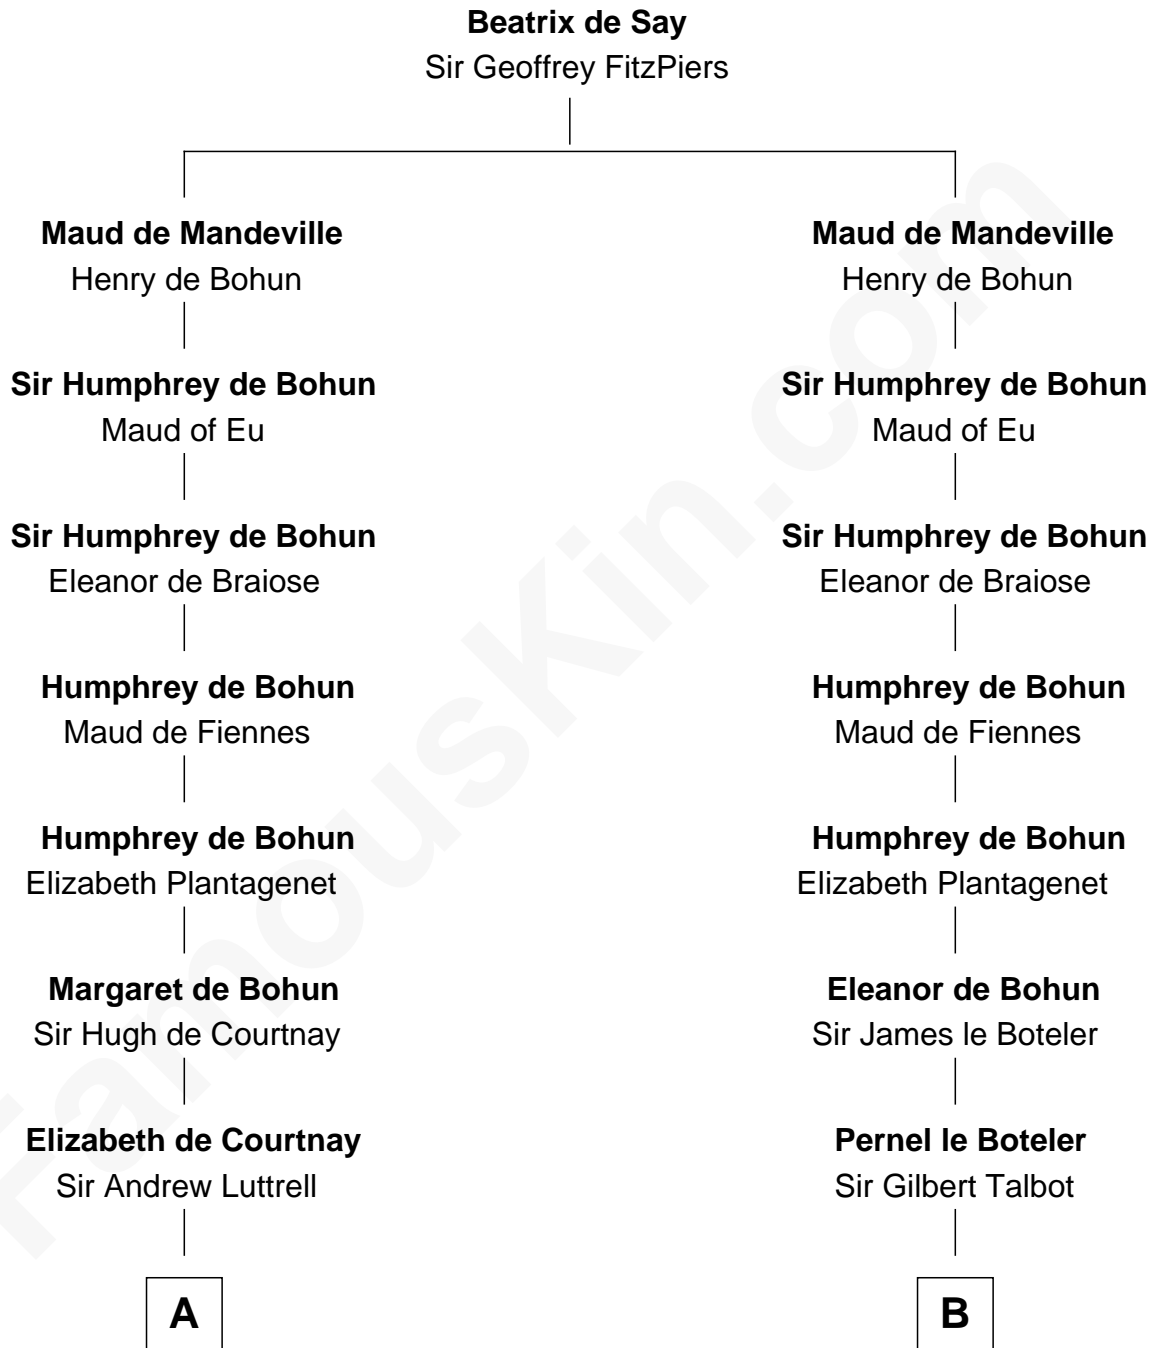

FamousKin.com
Relationship Chart of
James Russell Lowell
American "Fireside" Poet

18th cousin 3 times removed of

Jonathan Swift
Author of Gulliver's Travels

C

Ebenezer Lowell
Elizabeth Shailer

Rev. John Lowell
Sarah Champney

John Lowell
Rebecca Russell

Rev. Charles Lowell
Harriet Brackett Spence

James Russell Lowell
American "Fireside" Poet

D

Jonathan Swift
Abigail Erick

Jonathan Swift
Author of Gulliver's Travels

FamousKin.com