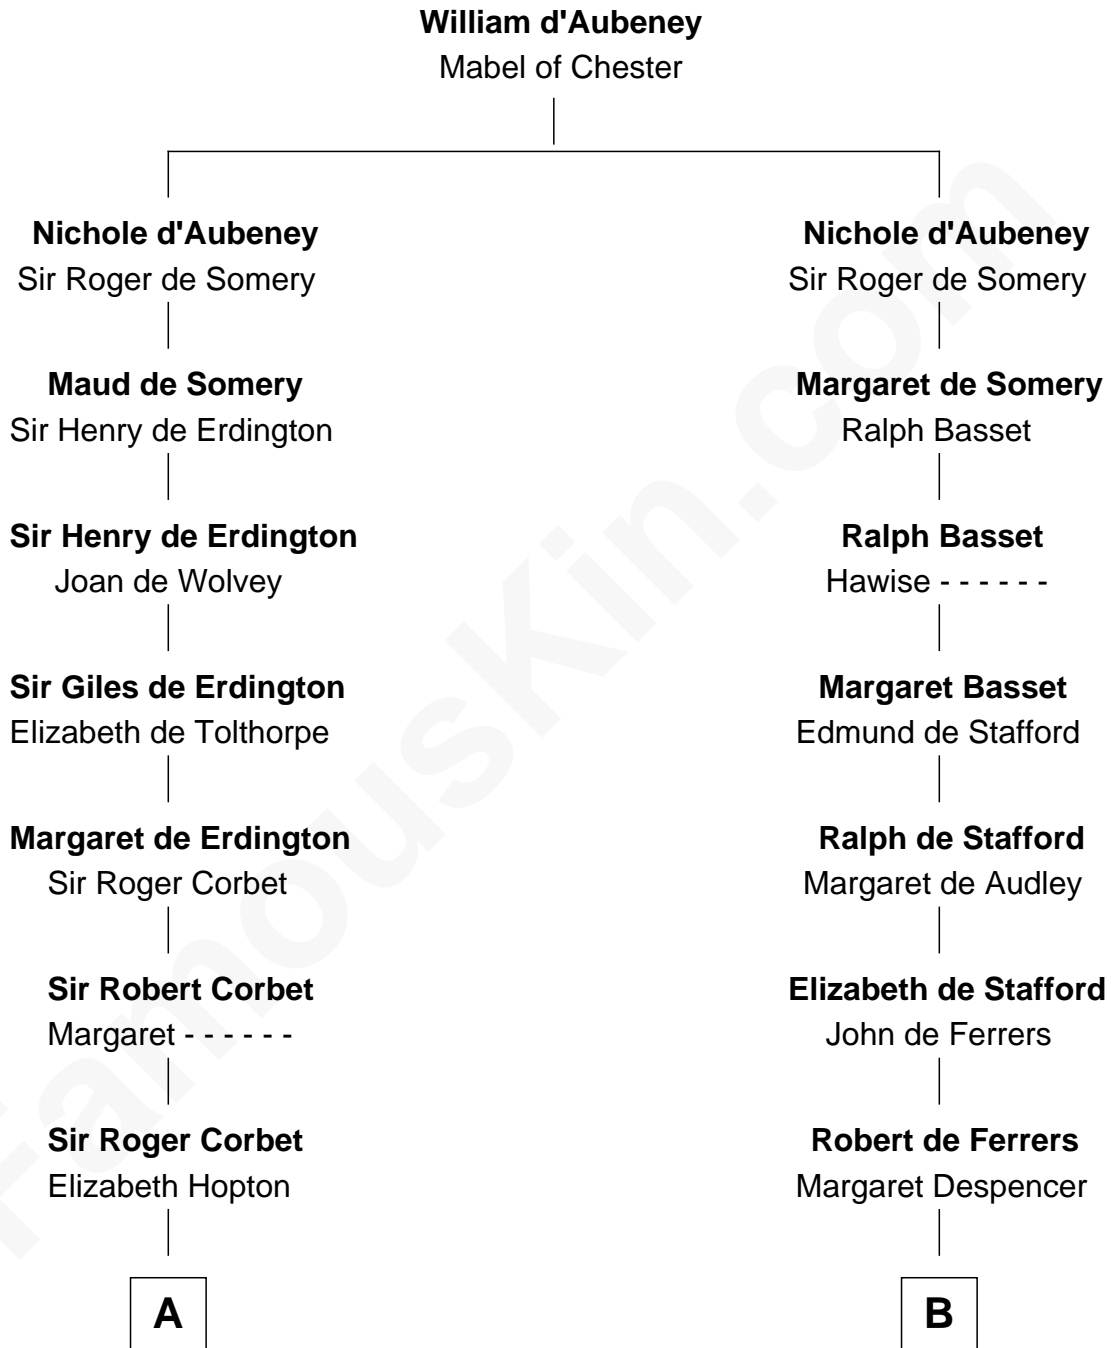

FamousKin.com
Relationship Chart of
James Russell Lowell
American "Fireside" Poet

16th cousin 3 times removed of

Jonathan Swift
Author of Gulliver's Travels

C

—
Rebecca Russell

John Lowell

—
Rev. Charles Lowell
Harriet Brackett Spence

—
James Russell Lowell

American "Fireside" Poet

FamousKin.com