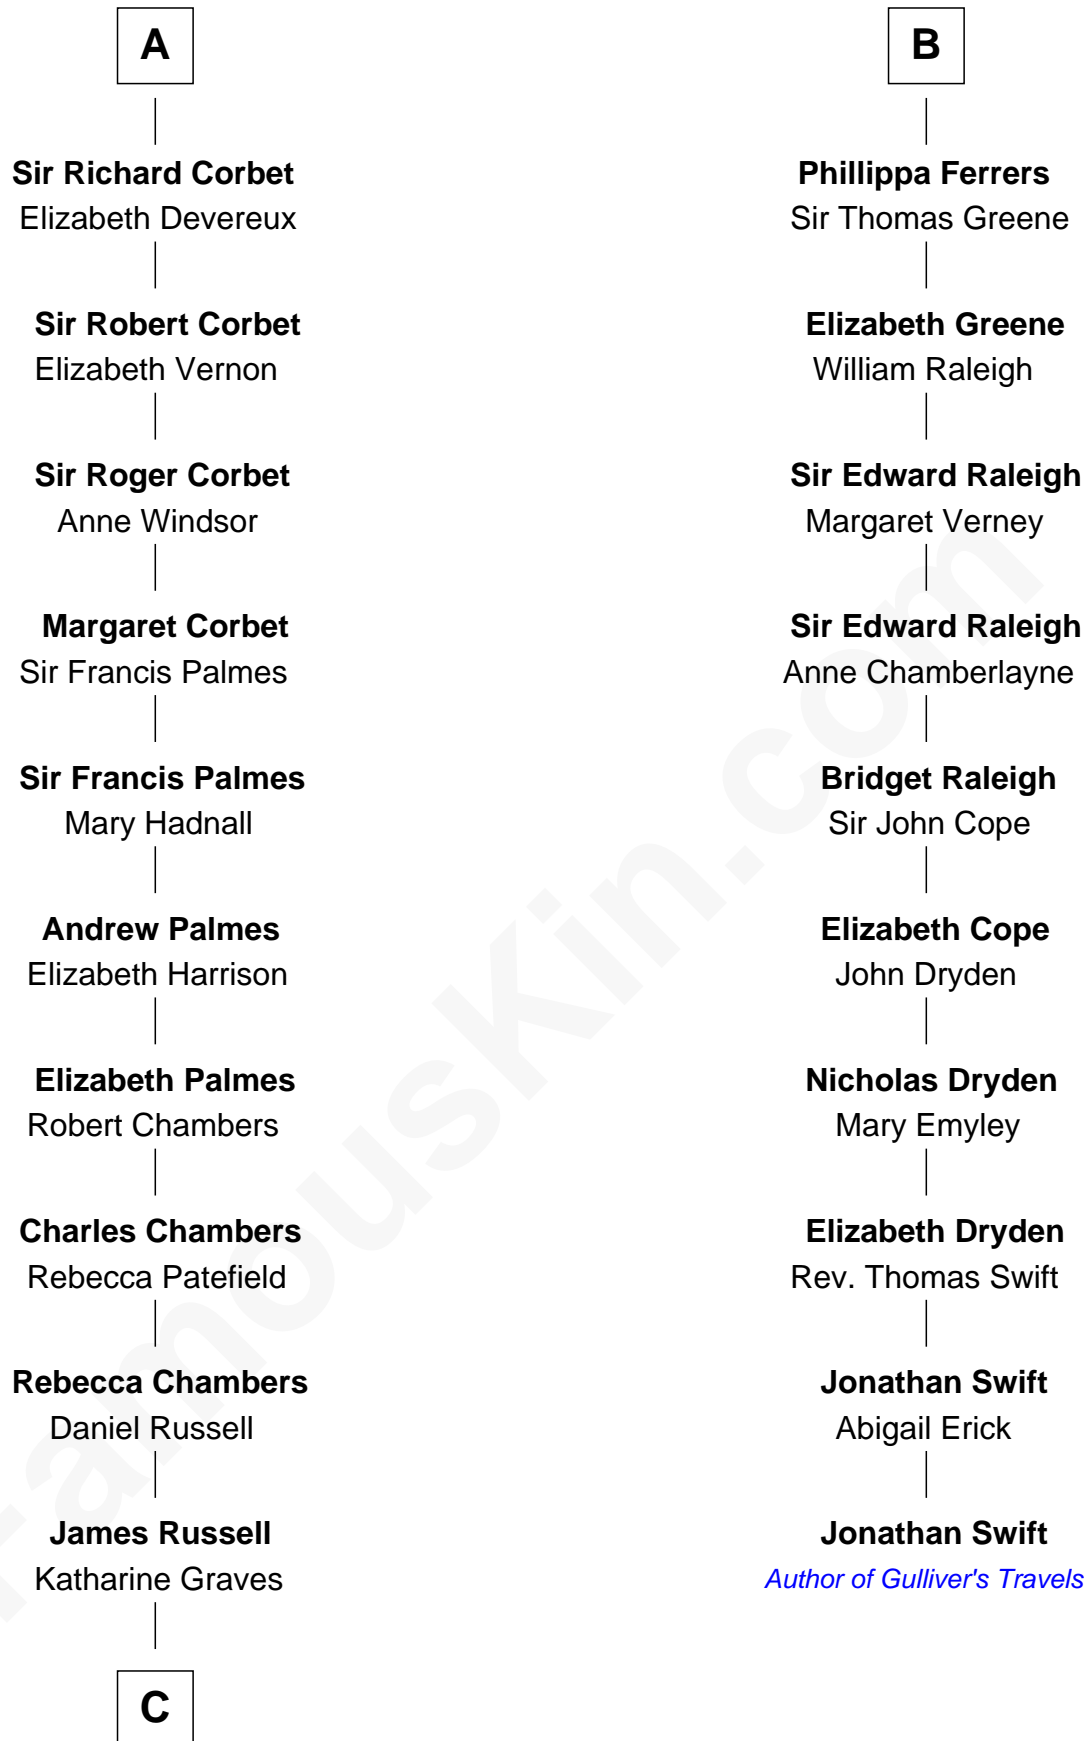

FamousKin.com
Relationship Chart of
James Russell Lowell
American "Fireside" Poet

16th cousin 3 times removed of

Jonathan Swift
Author of Gulliver's Travels

C

—
Rebecca Russell

John Lowell

—
Rev. Charles Lowell
Harriet Brackett Spence

—
James Russell Lowell

American "Fireside" Poet

FamousKin.com