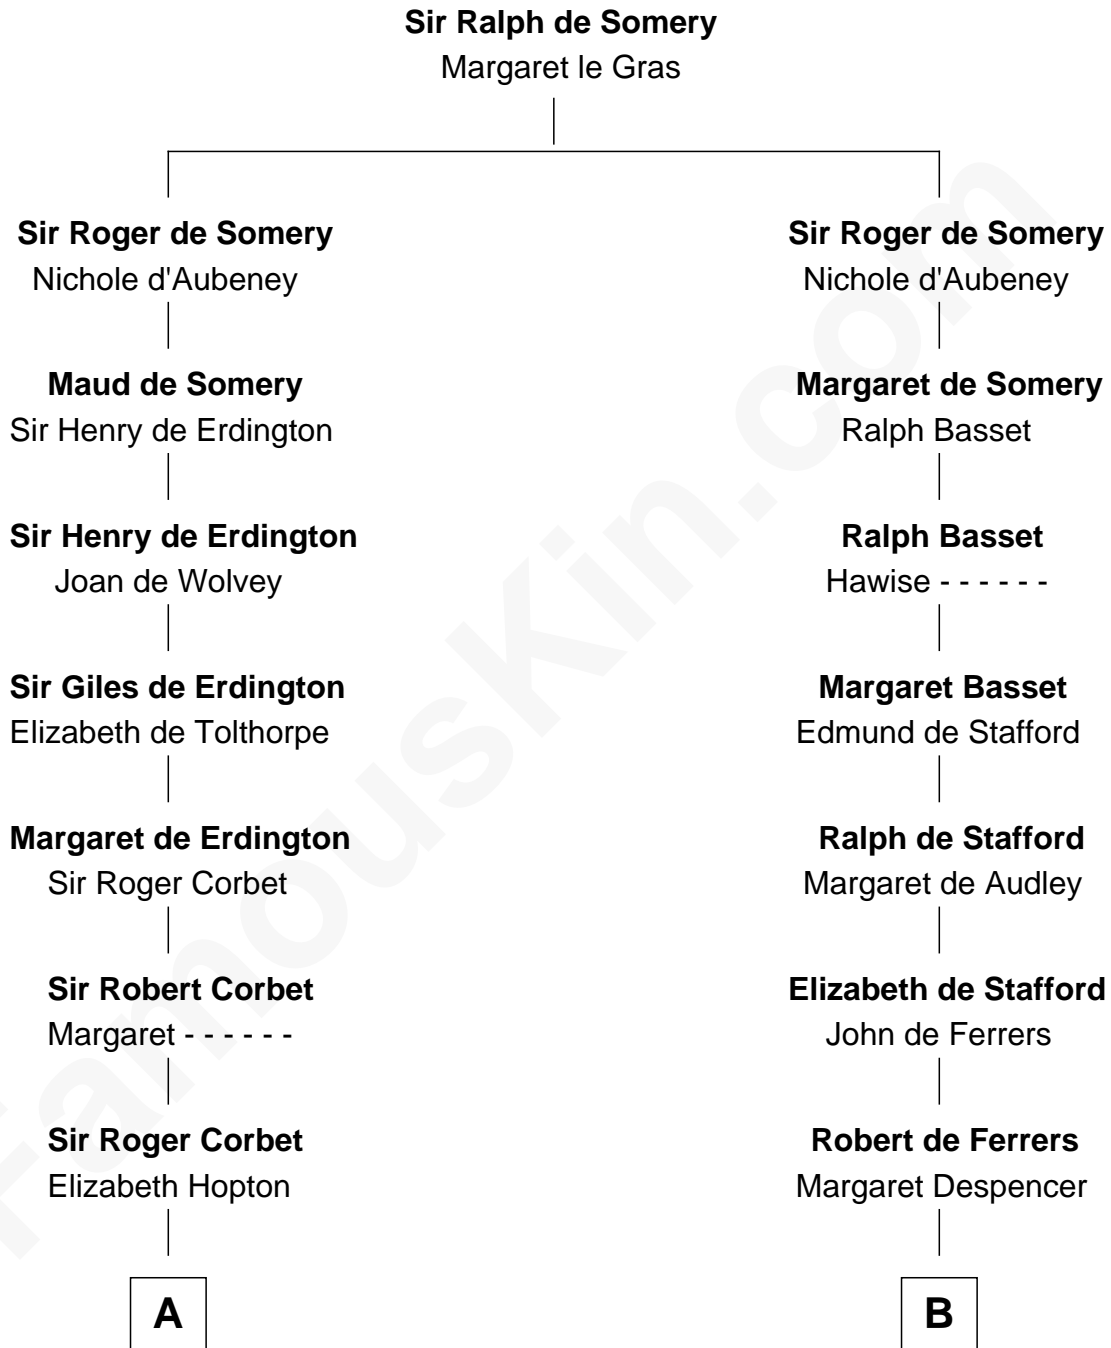

FamousKin.com
Relationship Chart of
James Russell Lowell
American "Fireside" Poet

16th cousin 3 times removed of

Jonathan Swift
Author of Gulliver's Travels

C

—
Rebecca Russell

John Lowell

—
Rev. Charles Lowell
Harriet Brackett Spence

—
James Russell Lowell

American "Fireside" Poet

FamousKin.com