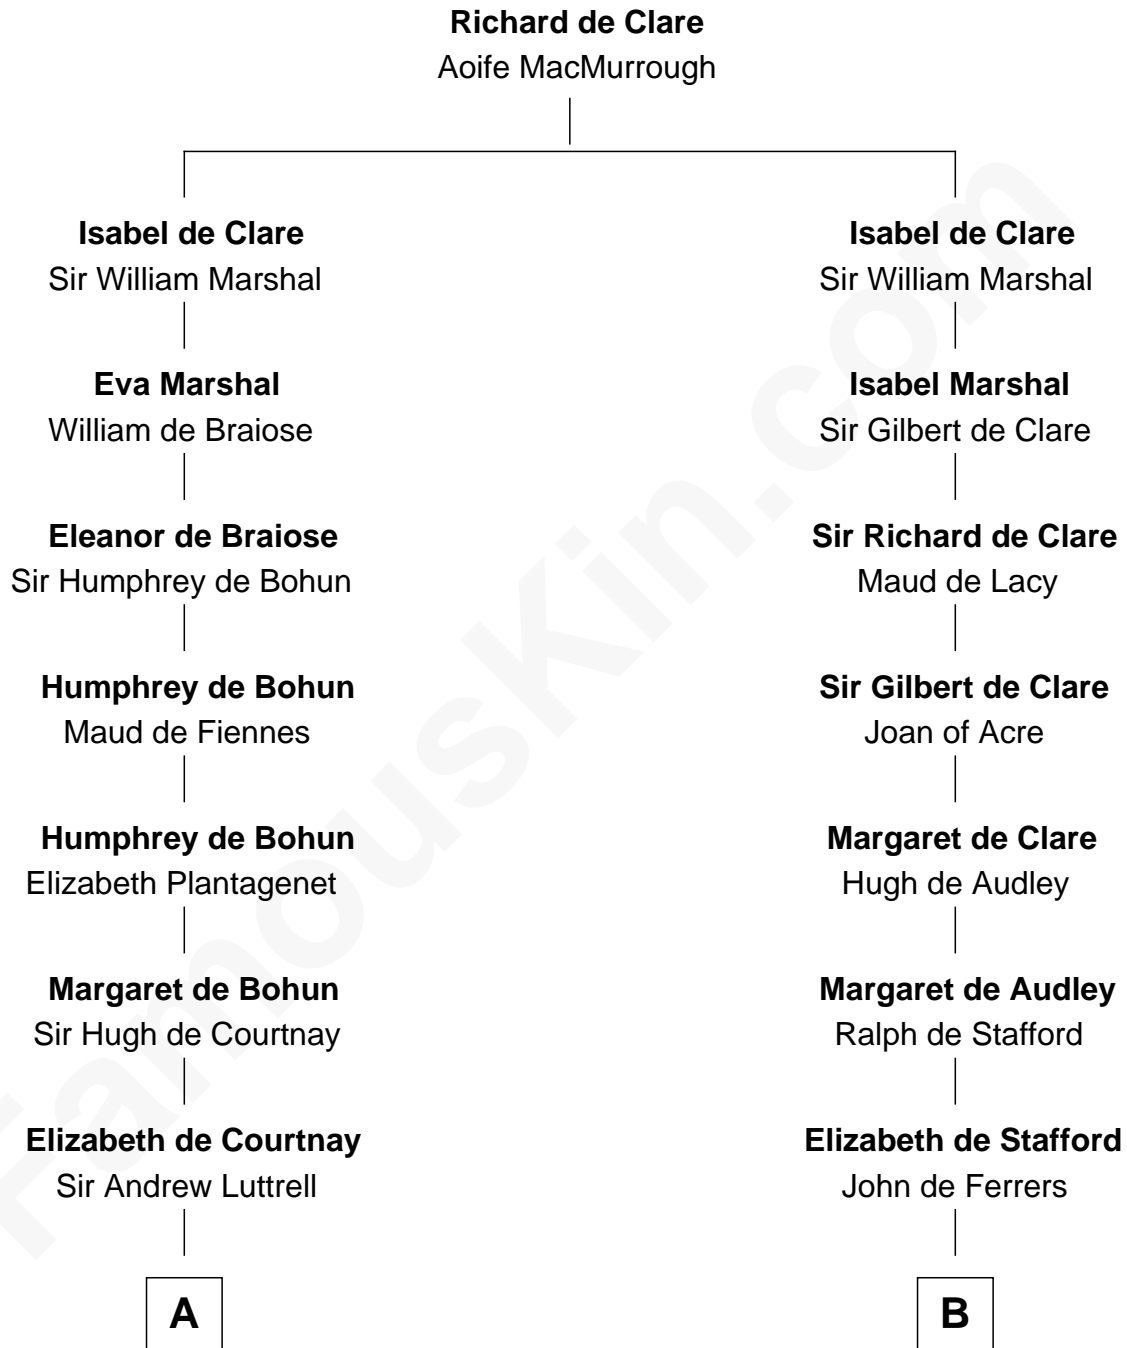

FamousKin.com
Relationship Chart of
James Russell Lowell
American "Fireside" Poet

17th cousin 4 times removed of

Jonathan Swift
Author of Gulliver's Travels

C

—
Ebenezer Lowell

Elizabeth Shailer

—
Rev. John Lowell

Sarah Champney

—
John Lowell

Rebecca Russell

—
Rev. Charles Lowell

Harriet Brackett Spence

—
James Russell Lowell

American "Fireside" Poet