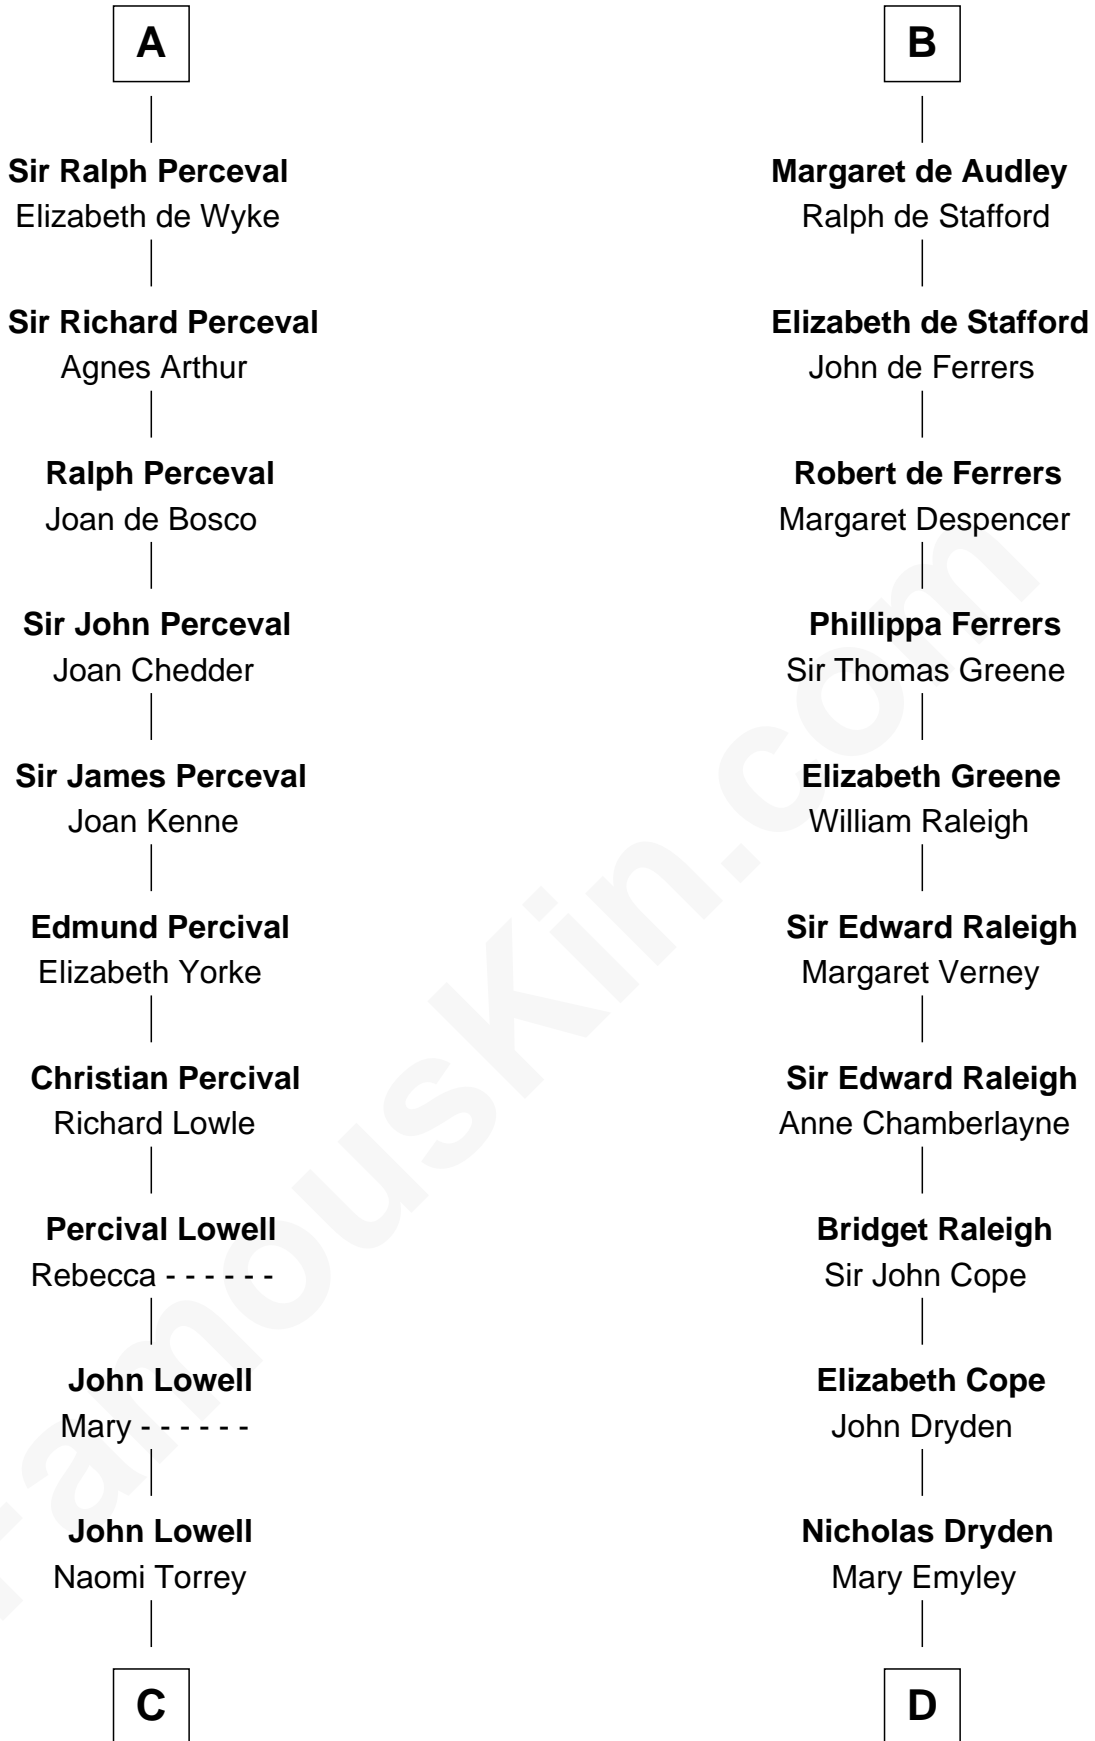

FamousKin.com
Relationship Chart of
James Russell Lowell
American "Fireside" Poet

19th cousin 2 times removed of

Jonathan Swift
Author of Gulliver's Travels

Sir Robert de Beaumont
 Isabel de Vermandois

C

Ebenezer Lowell
Elizabeth Shailer