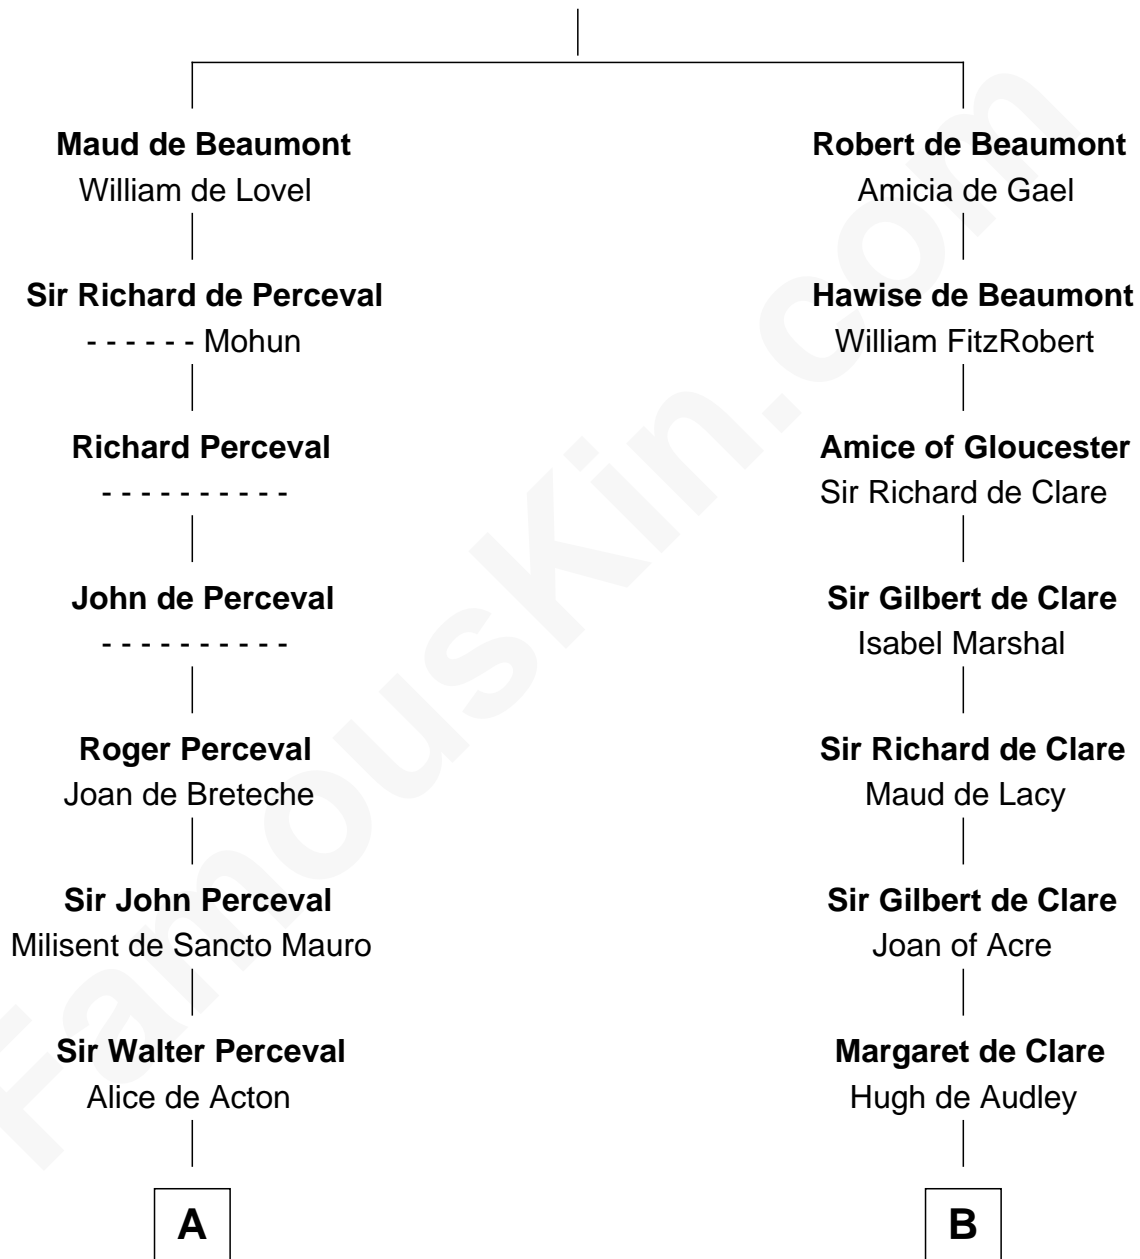

FamousKin.com
Relationship Chart of
James Russell Lowell
American "Fireside" Poet

19th cousin 2 times removed of

Jonathan Swift
Author of Gulliver's Travels

Sir Robert de Beaumont
 Isabel de Vermandois

C

Ebenezer Lowell
Elizabeth Shailer

Jonathan Swift
Author of Gulliver's Travels