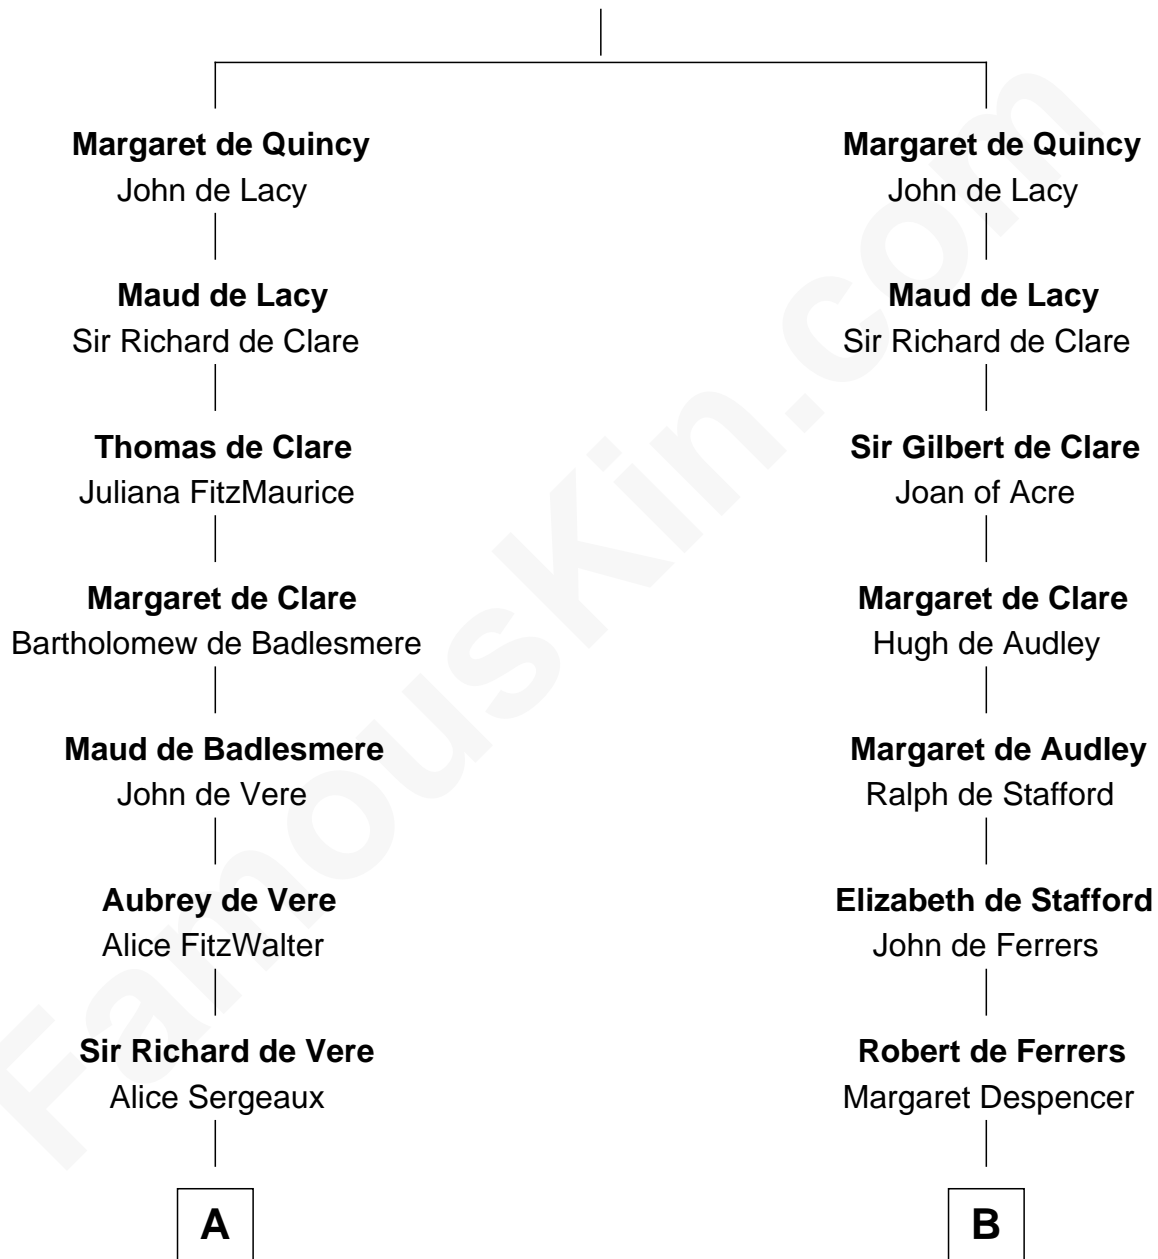

FamousKin.com
Relationship Chart of
James Russell Lowell
American "Fireside" Poet

16th cousin 4 times removed of

Jonathan Swift
Author of Gulliver's Travels

Sir Robert II de Quincy
 Hawise of Chester

C

—
Sarah Champney