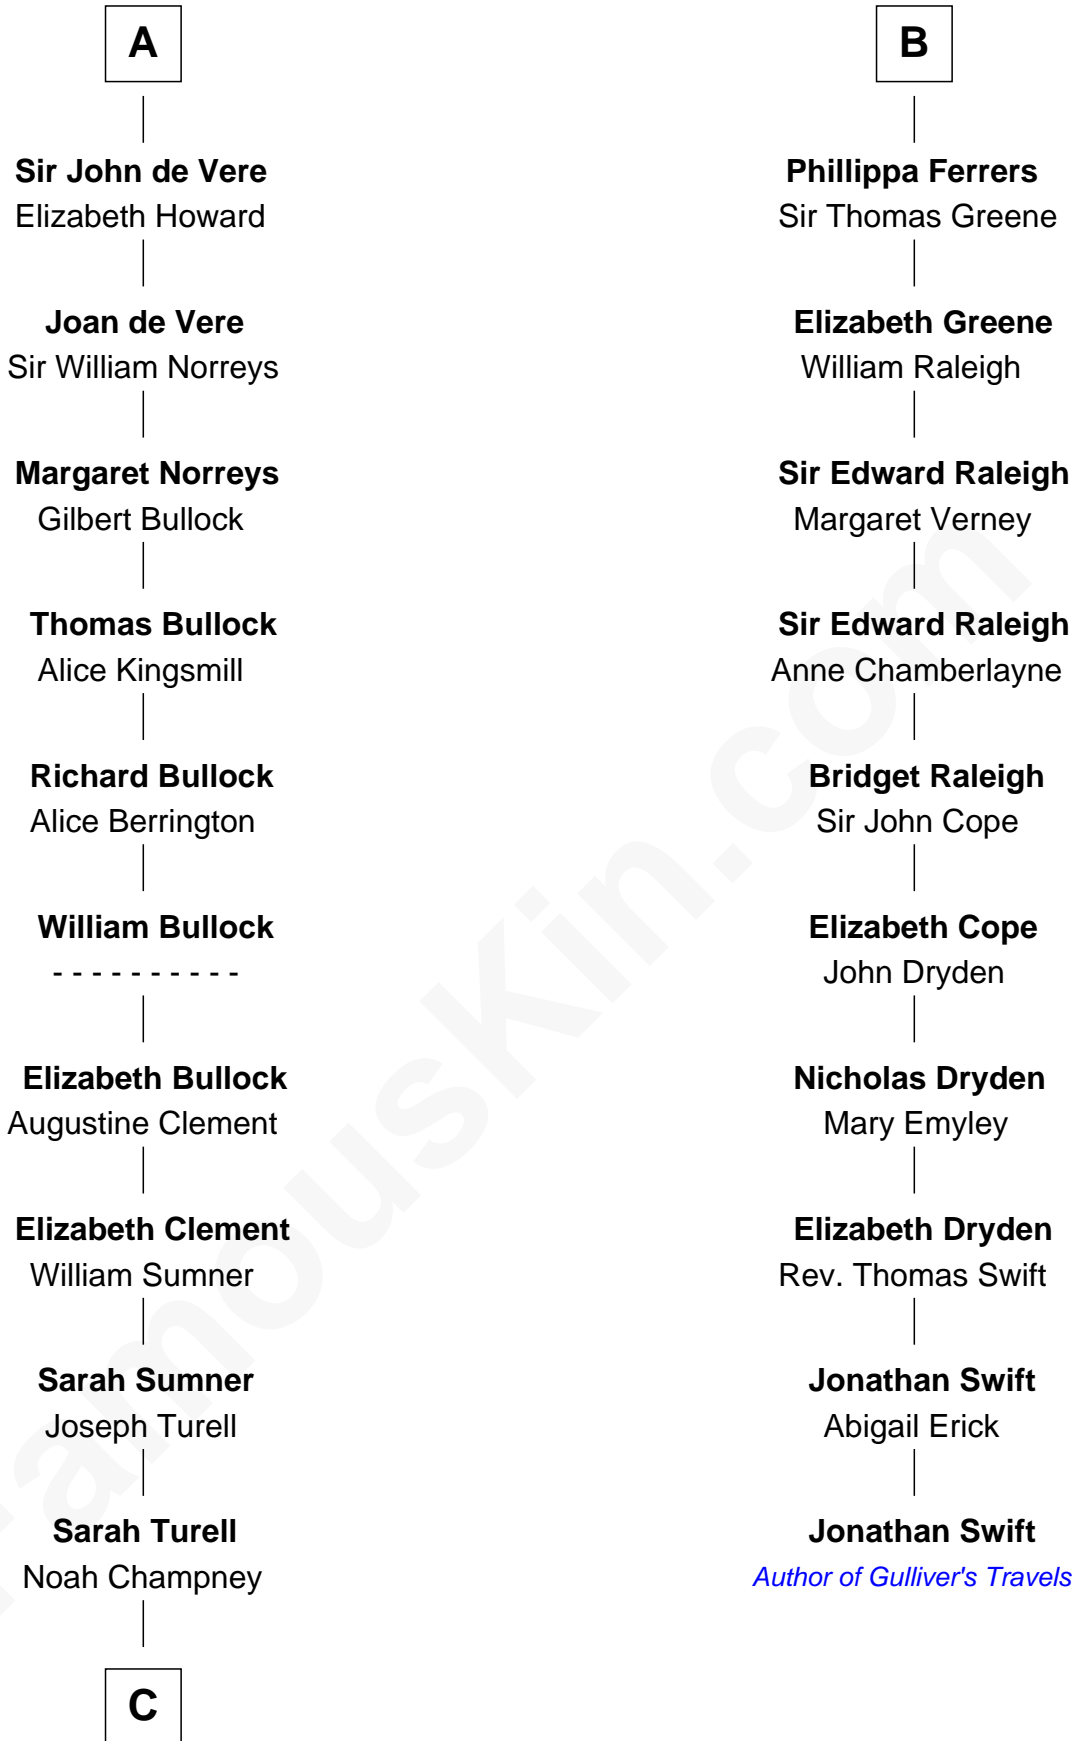

FamousKin.com
Relationship Chart of
James Russell Lowell
American "Fireside" Poet

16th cousin 4 times removed of

Jonathan Swift
Author of Gulliver's Travels

Sir Robert II de Quincy
 Hawise of Chester

C

—
Sarah Champney