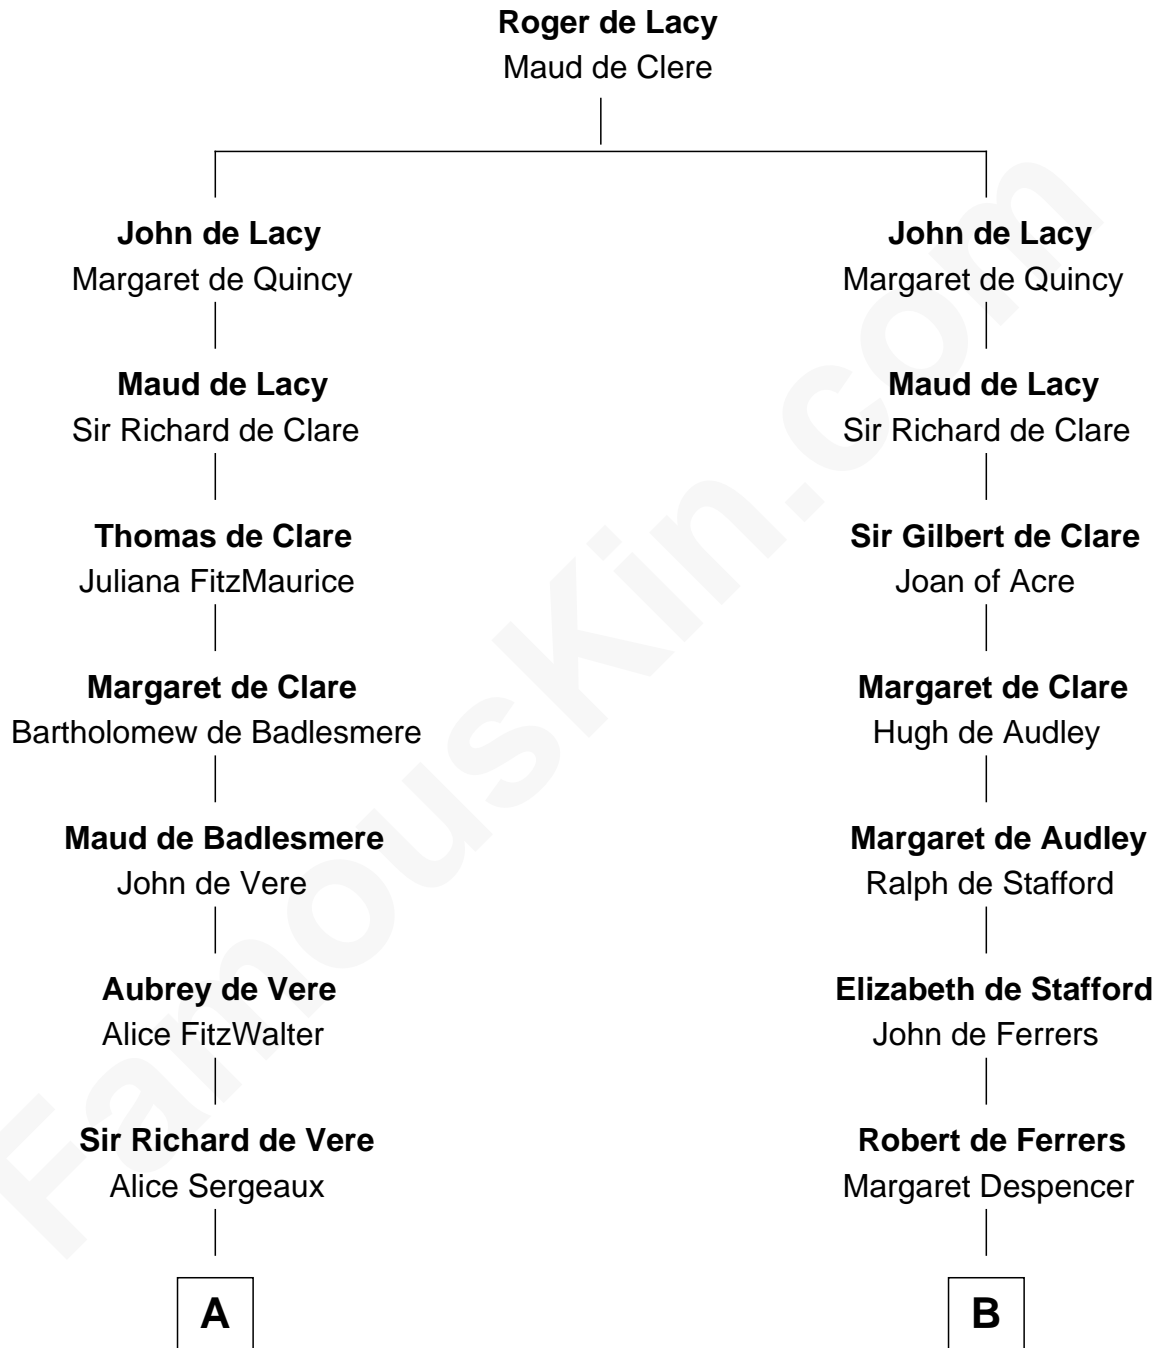

**FamousKin.com**  
**Relationship Chart of**  
**James Russell Lowell**  
*American "Fireside" Poet*

16th cousin 4 times removed of

**Jonathan Swift**  
*Author of Gulliver's Travels*

**C**

—  
**Sarah Champney**