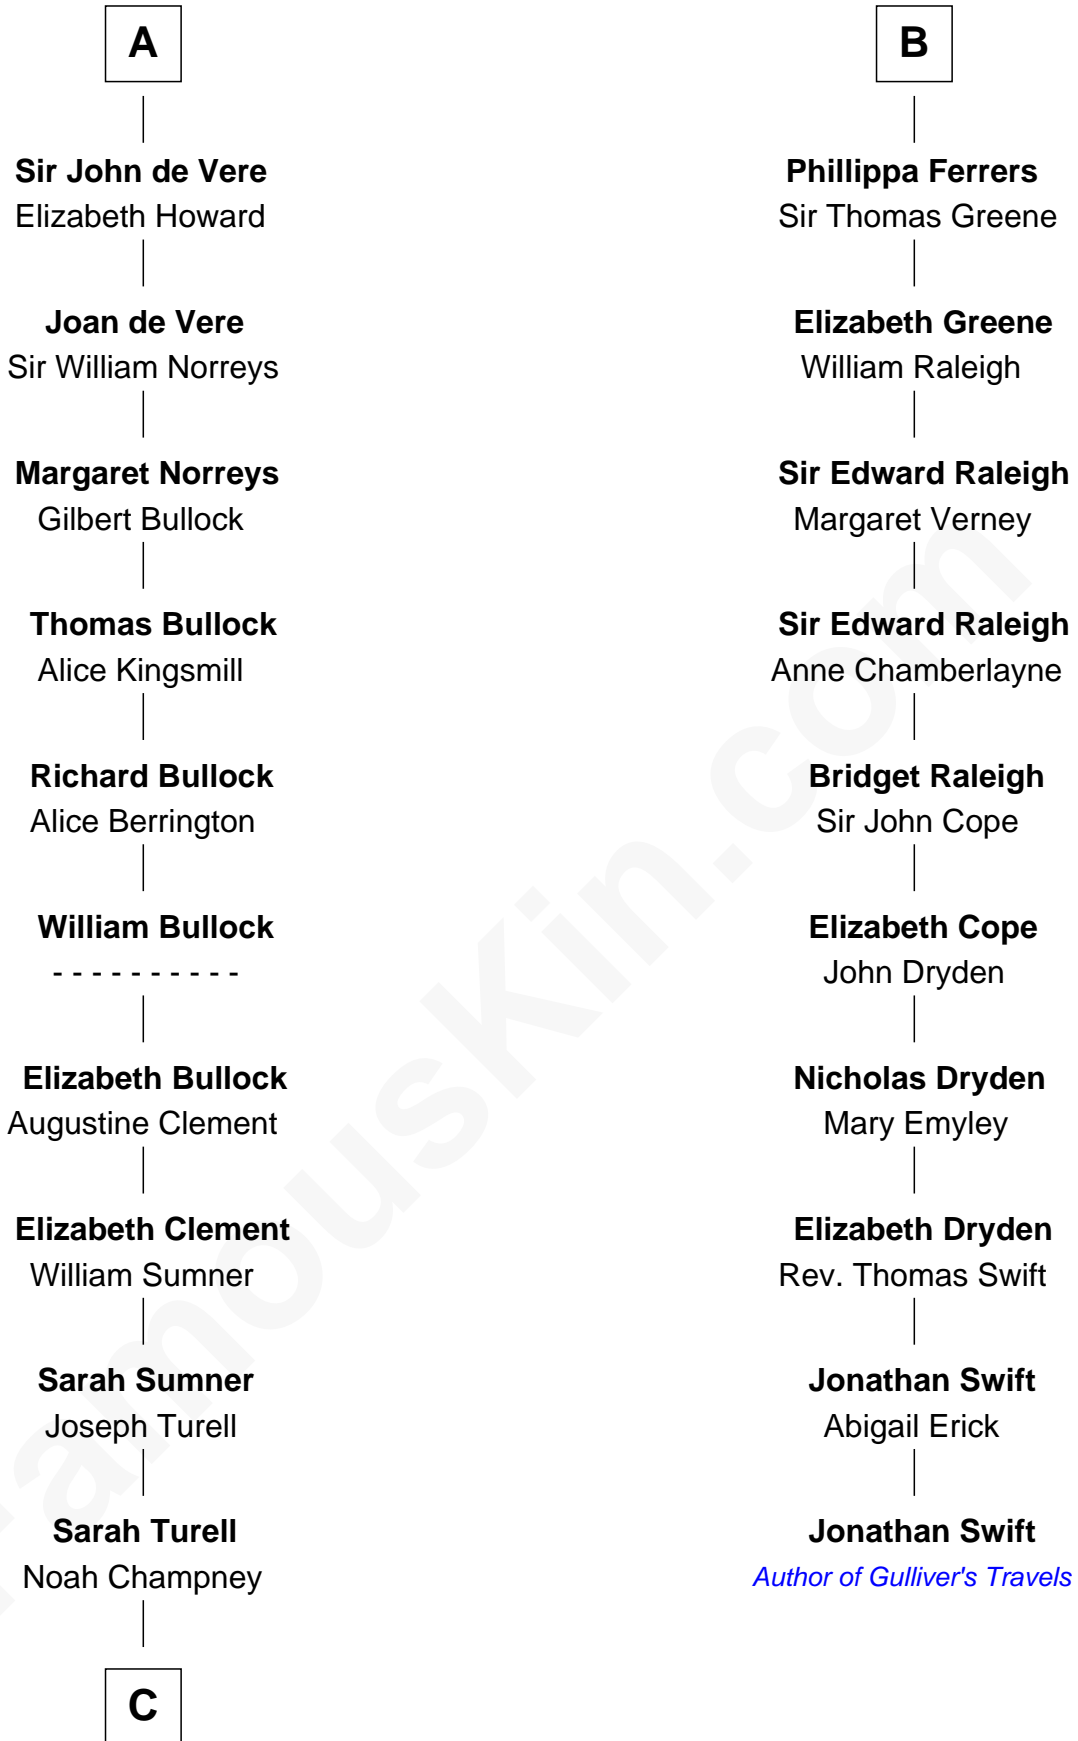

**FamousKin.com**  
**Relationship Chart of**  
**James Russell Lowell**  
*American "Fireside" Poet*

16th cousin 4 times removed of

**Jonathan Swift**  
*Author of Gulliver's Travels*

**C**

—  
**Sarah Champney**