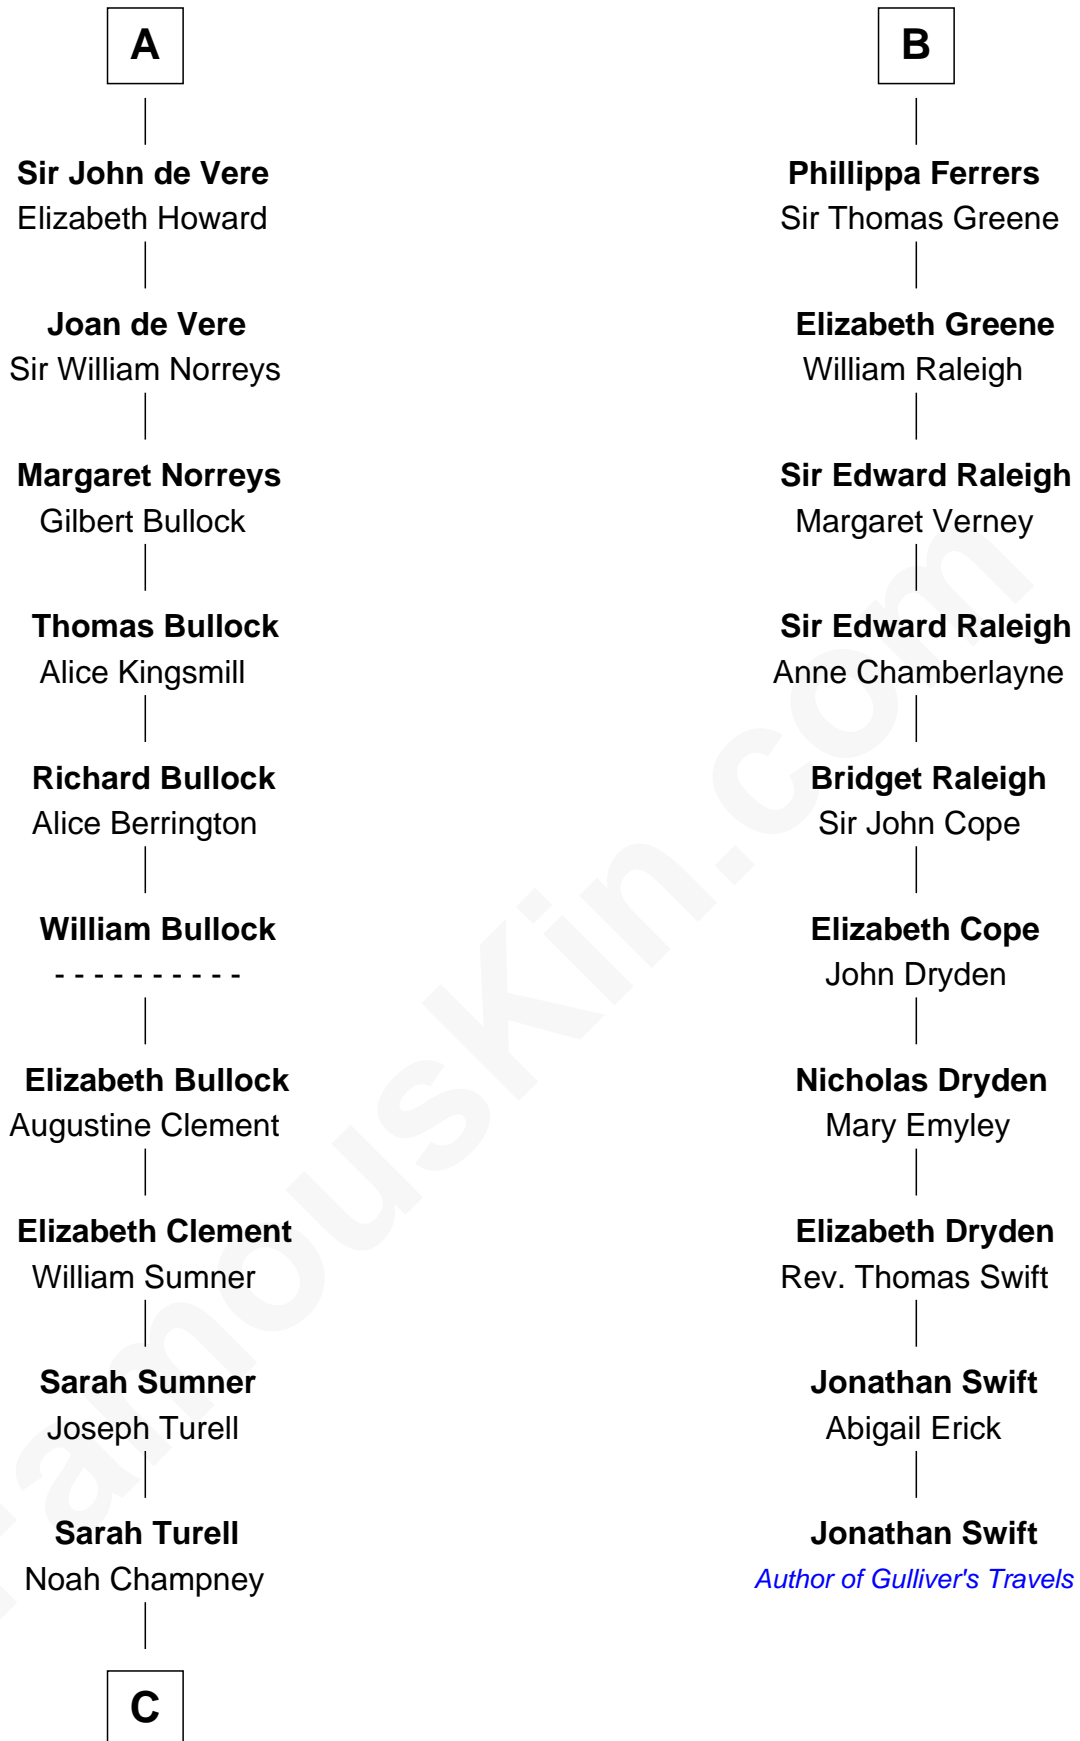

FamousKin.com
Relationship Chart of
James Russell Lowell
American "Fireside" Poet

16th cousin 4 times removed of

Jonathan Swift
Author of Gulliver's Travels

C

—
Sarah Champney

Rev. John Lowell

—
John Lowell