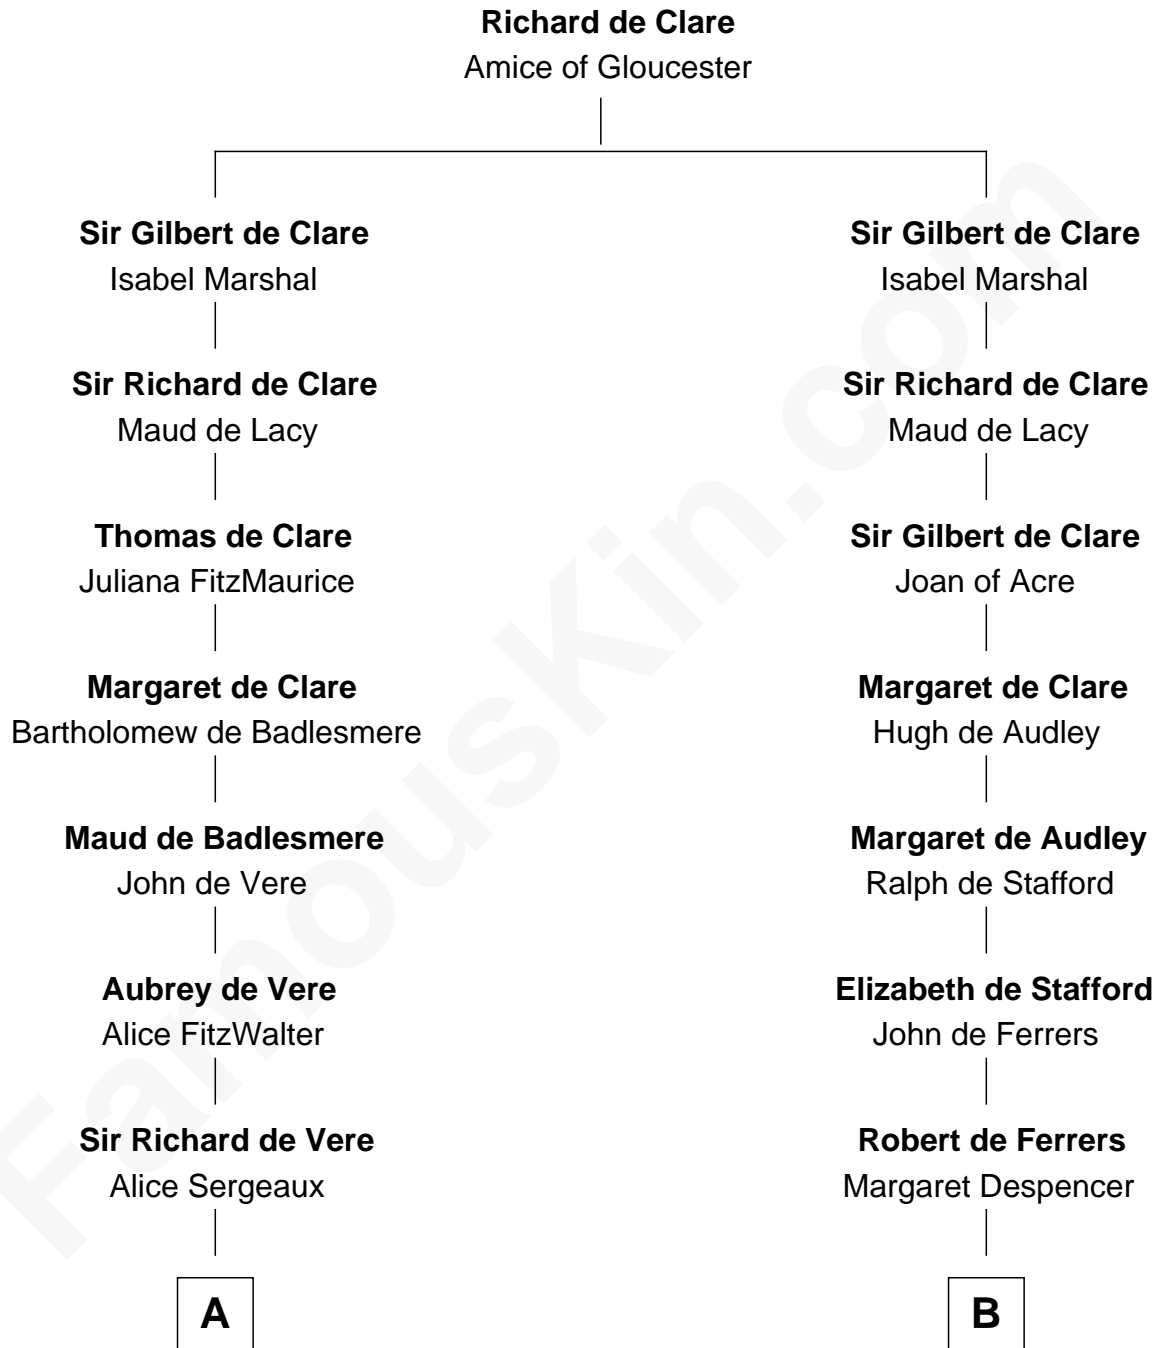

FamousKin.com
Relationship Chart of
James Russell Lowell
American "Fireside" Poet

16th cousin 4 times removed of

Jonathan Swift
Author of Gulliver's Travels

C

—
Sarah Champney

Rev. John Lowell

—
John Lowell

Rebecca Russell

—
Rev. Charles Lowell

Harriet Brackett Spence

—
James Russell Lowell

American "Fireside" Poet

FamousKin.com