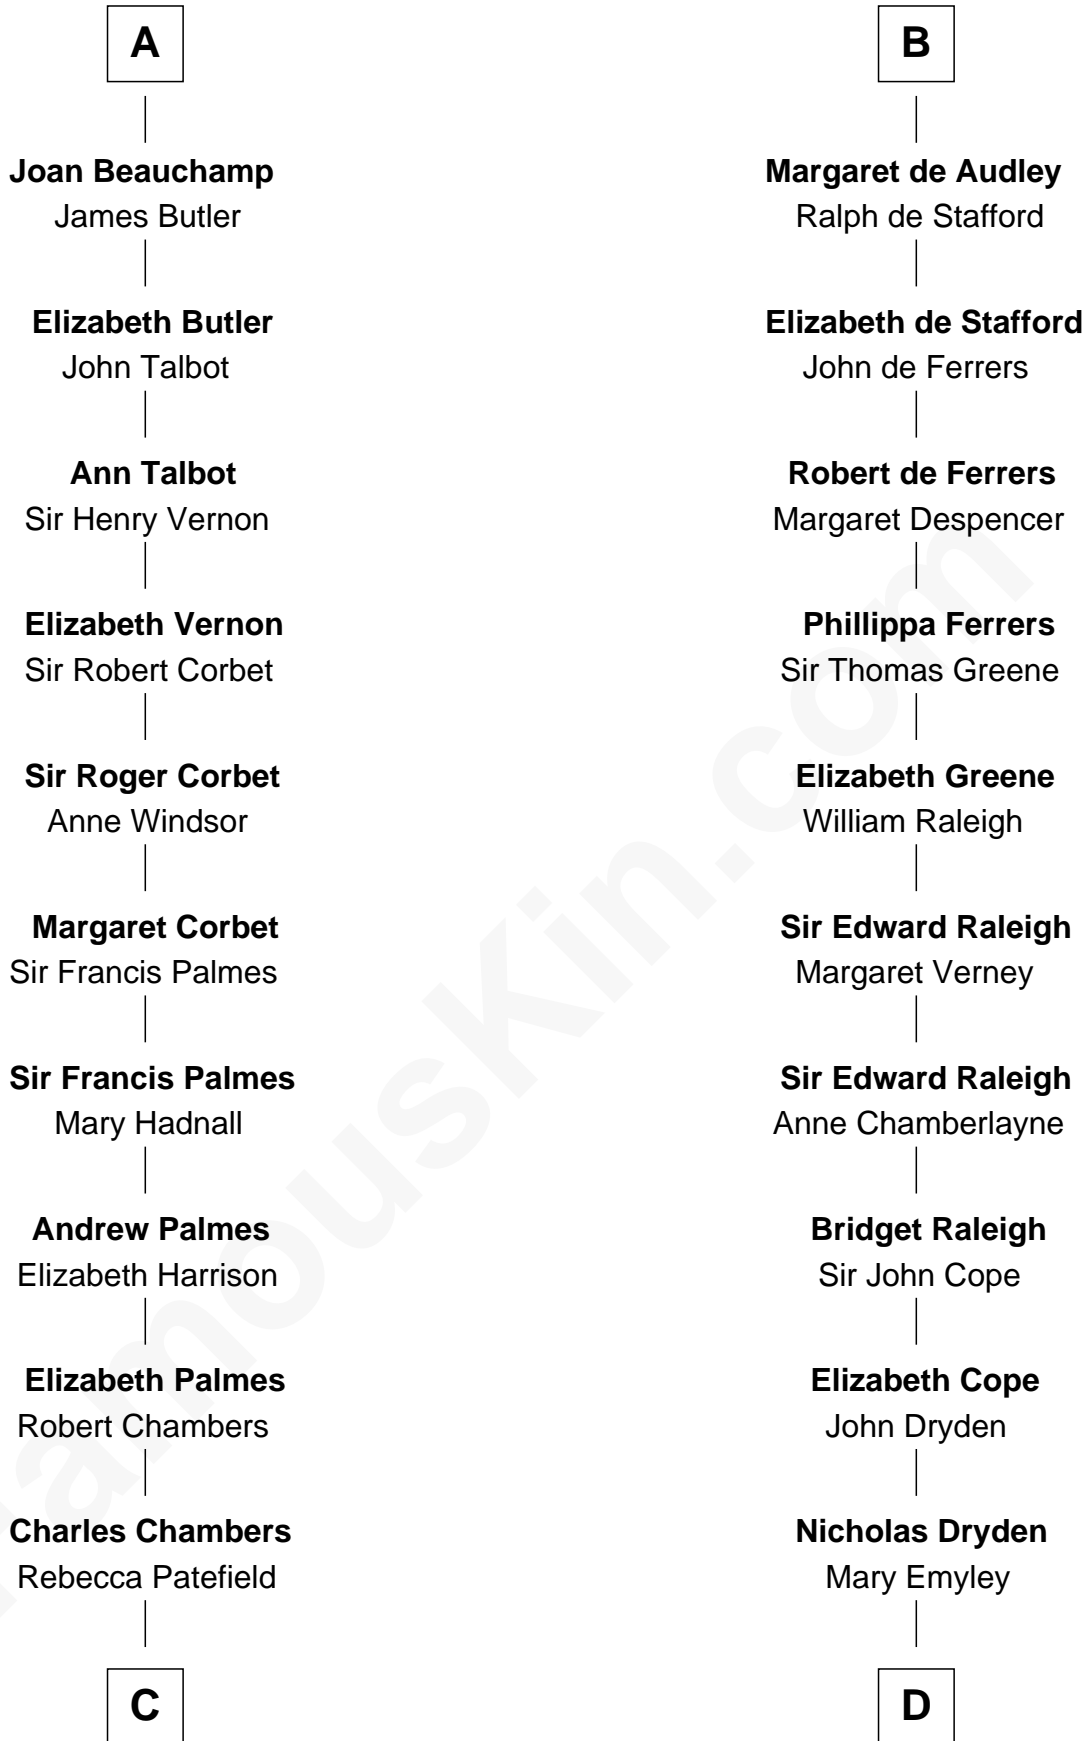

FamousKin.com
Relationship Chart of
James Russell Lowell
American "Fireside" Poet

19th cousin 2 times removed of

Jonathan Swift
Author of Gulliver's Travels

C

Rebecca Chambers

Daniel Russell

James Russell

Katharine Graves