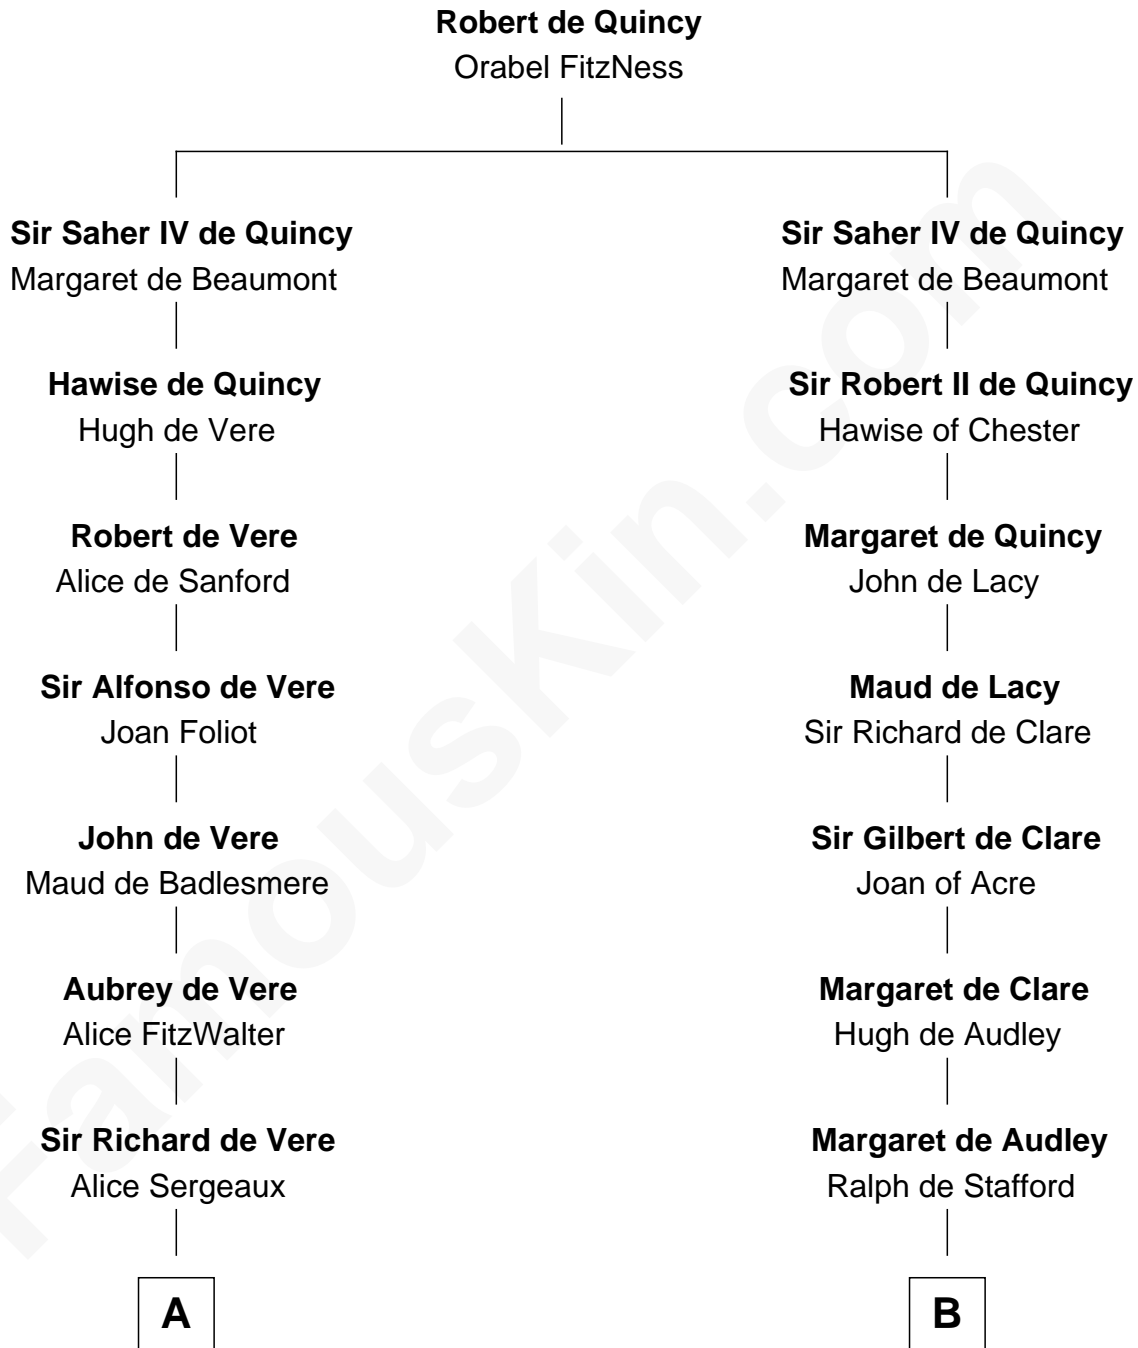

FamousKin.com
Relationship Chart of
James Russell Lowell
American "Fireside" Poet

18th cousin 2 times removed of

Jonathan Swift
Author of Gulliver's Travels

C

Sarah Champney

Rev. John Lowell

John Lowell

Rebecca Russell