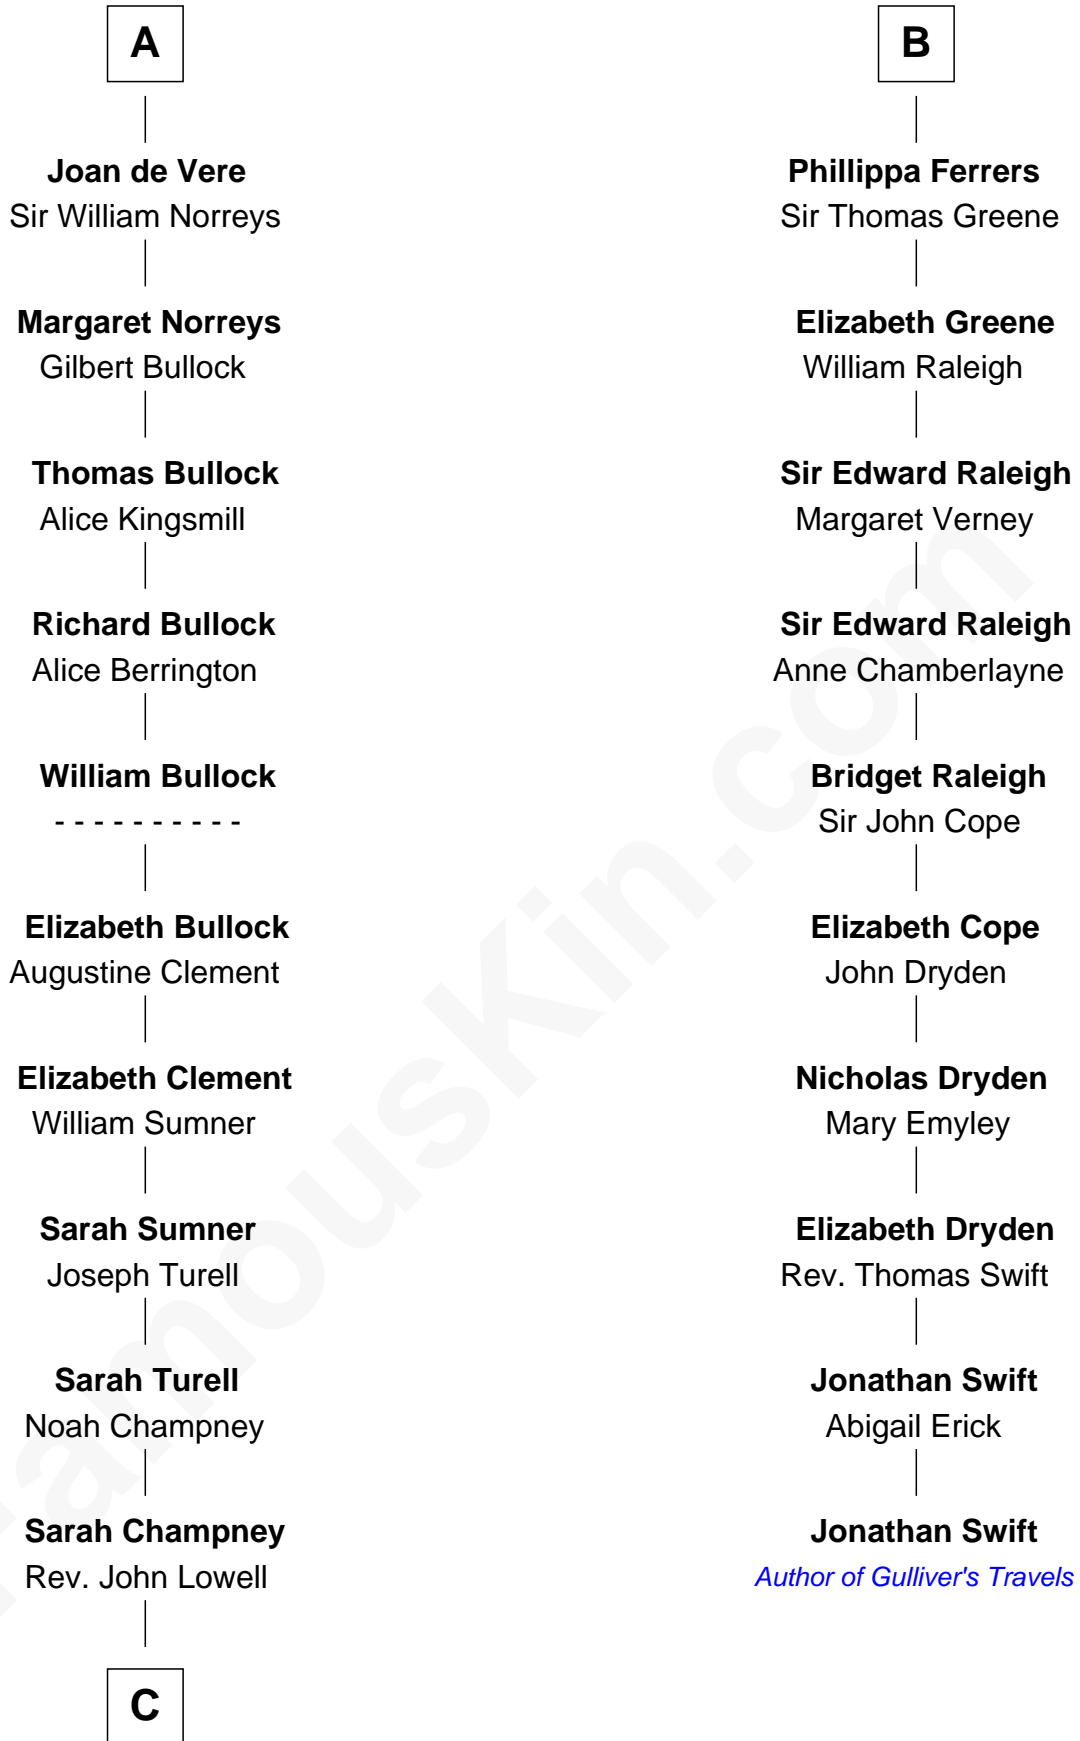

**FamousKin.com**  
**Relationship Chart of**  
**James Russell Lowell**  
*American "Fireside" Poet*

16th cousin 3 times removed of

**Jonathan Swift**  
*Author of Gulliver's Travels*

**Sir William Longespee**  
 Ela of Salisbury

**C**

—  
**John Lowell**

Rebecca Russell

—  
**Rev. Charles Lowell**

Harriet Brackett Spence

—  
**James Russell Lowell**

*American "Fireside" Poet*

FamousKin.com