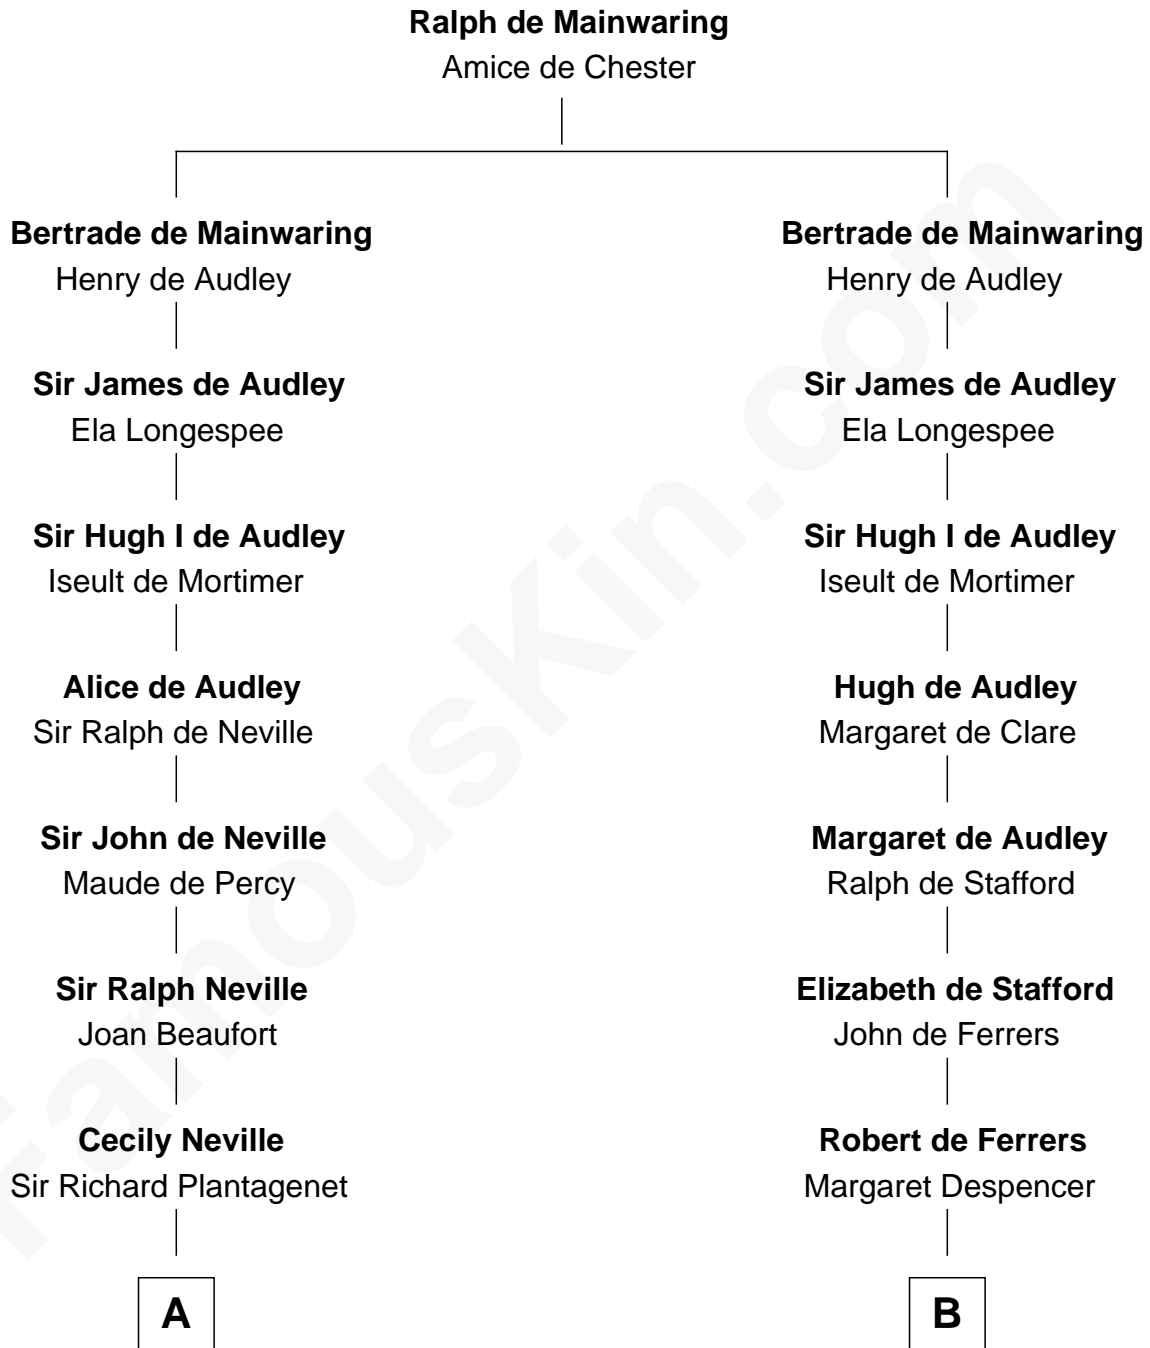

FamousKin.com
Relationship Chart of
James Russell Lowell
American "Fireside" Poet

16th cousin 5 times removed of

Jonathan Swift
Author of Gulliver's Travels

C

William Traill

Isabel Fea

Robert Traill

Mary Whipple