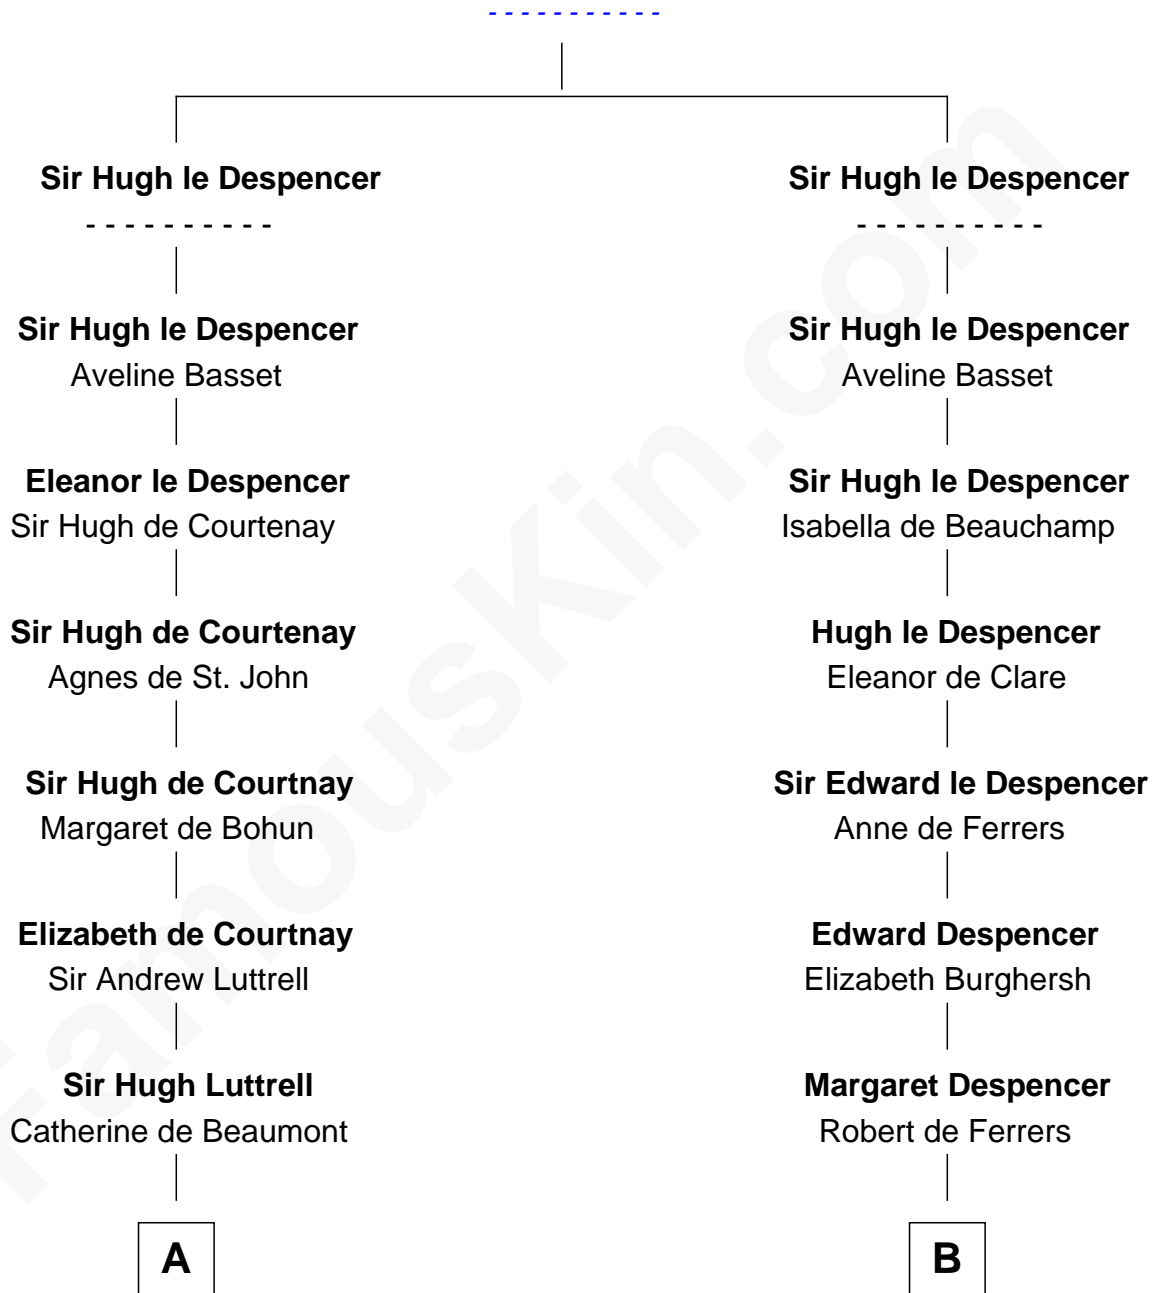

FamousKin.com
Relationship Chart of
James Russell Lowell
American "Fireside" Poet

16th cousin 4 times removed of

Jonathan Swift
Author of Gulliver's Travels

Thomas le Despencer

C

—
Rev. John Lowell

Sarah Champney

—
John Lowell

Rebecca Russell

—
Rev. Charles Lowell

Harriet Brackett Spence

—
James Russell Lowell

American "Fireside" Poet

FamousKin.com