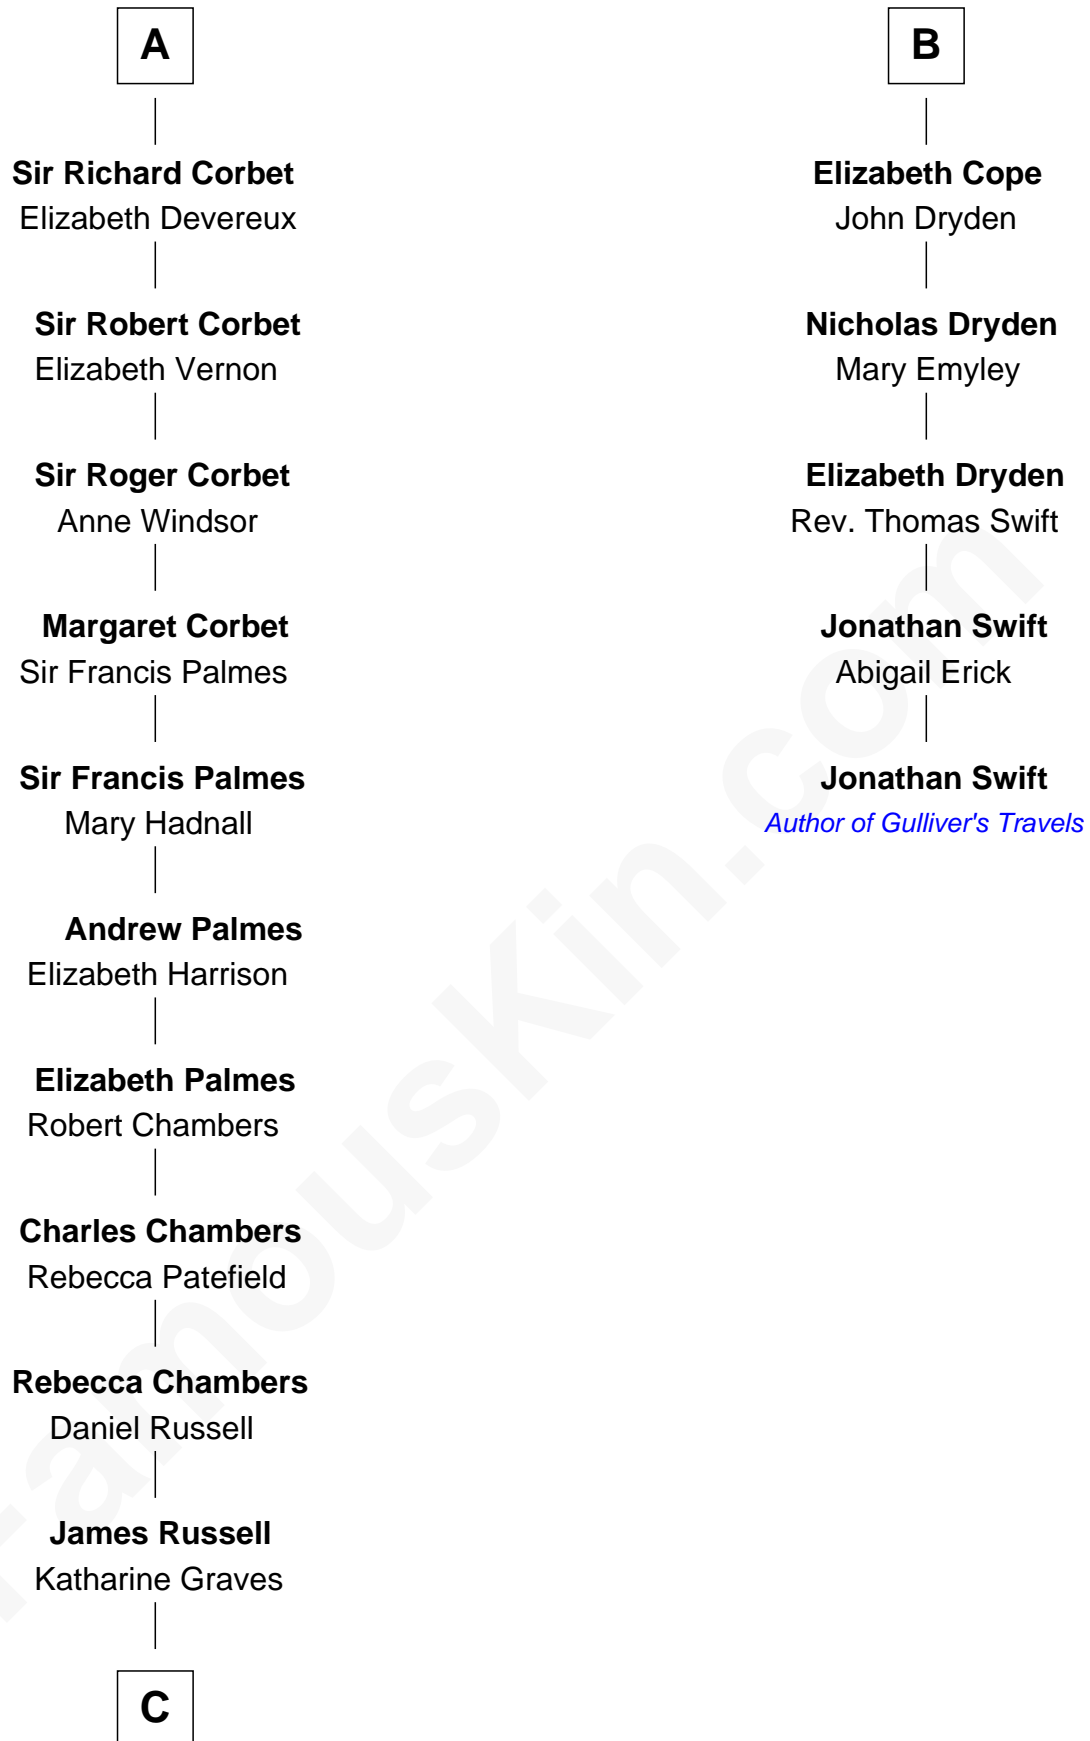

**FamousKin.com**  
**Relationship Chart of**  
**James Russell Lowell**  
*American "Fireside" Poet*

11th cousin 8 times removed of

**Jonathan Swift**  
*Author of Gulliver's Travels*

**C**

—  
**Rebecca Russell**