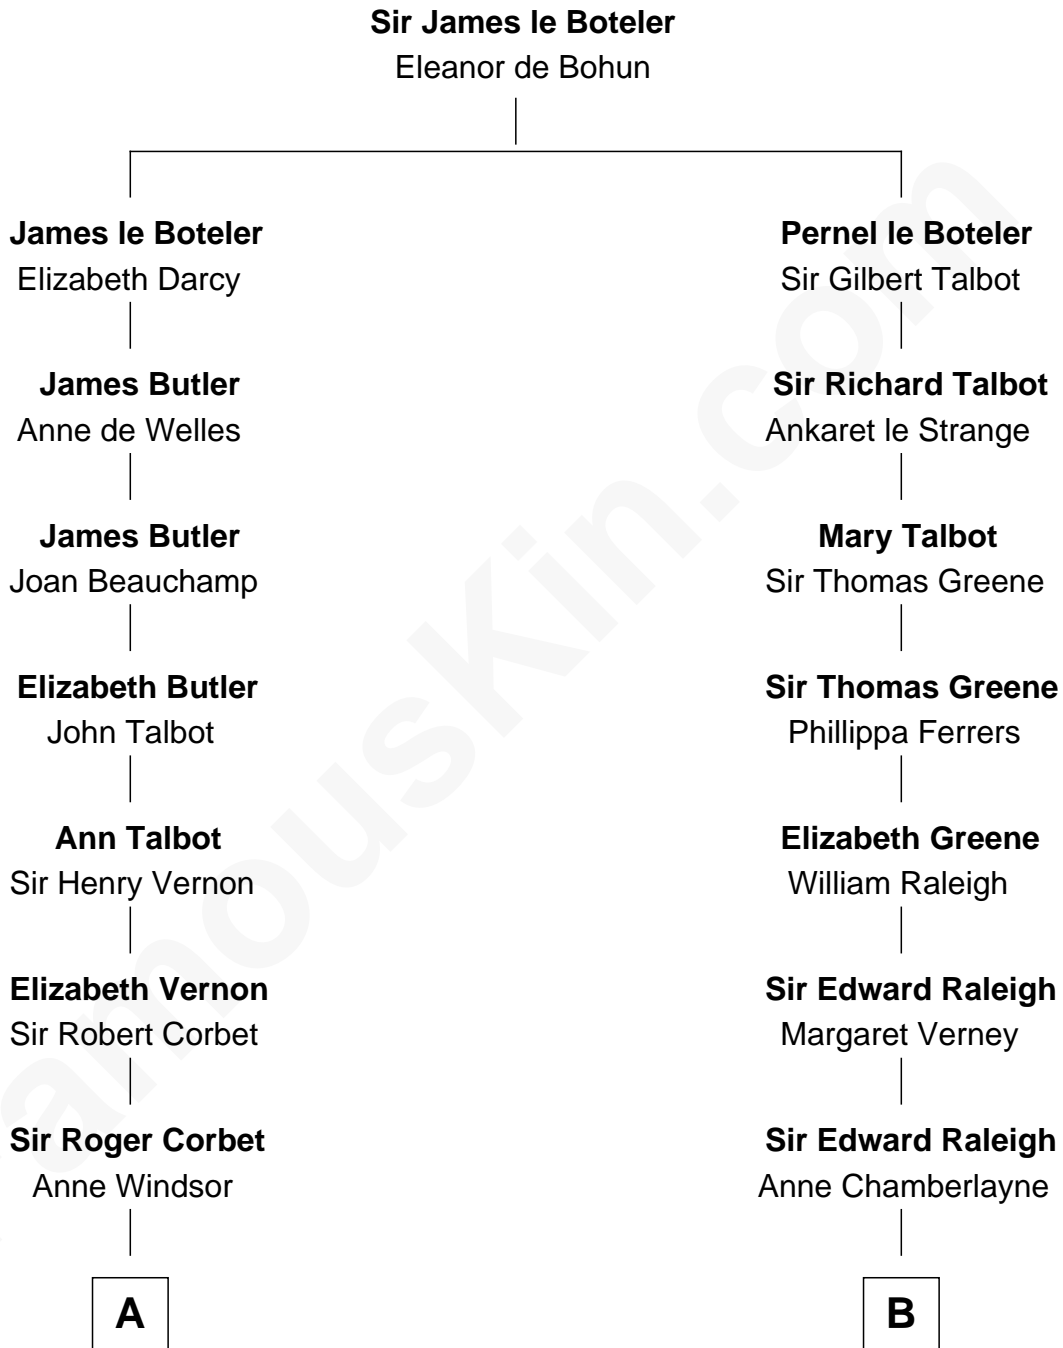

FamousKin.com
Relationship Chart of
James Russell Lowell
American "Fireside" Poet

12th cousin 4 times removed of

Jonathan Swift
Author of Gulliver's Travels

A

Margaret Corbet
Sir Francis Palmes

Sir Francis Palmes
Mary Hadnall

Andrew Palmes
Elizabeth Harrison

Elizabeth Palmes
Robert Chambers

Charles Chambers
Rebecca Patefield

Rebecca Chambers
Daniel Russell

James Russell
Katharine Graves

Rebecca Russell
John Lowell

Rev. Charles Lowell
Harriet Brackett Spence