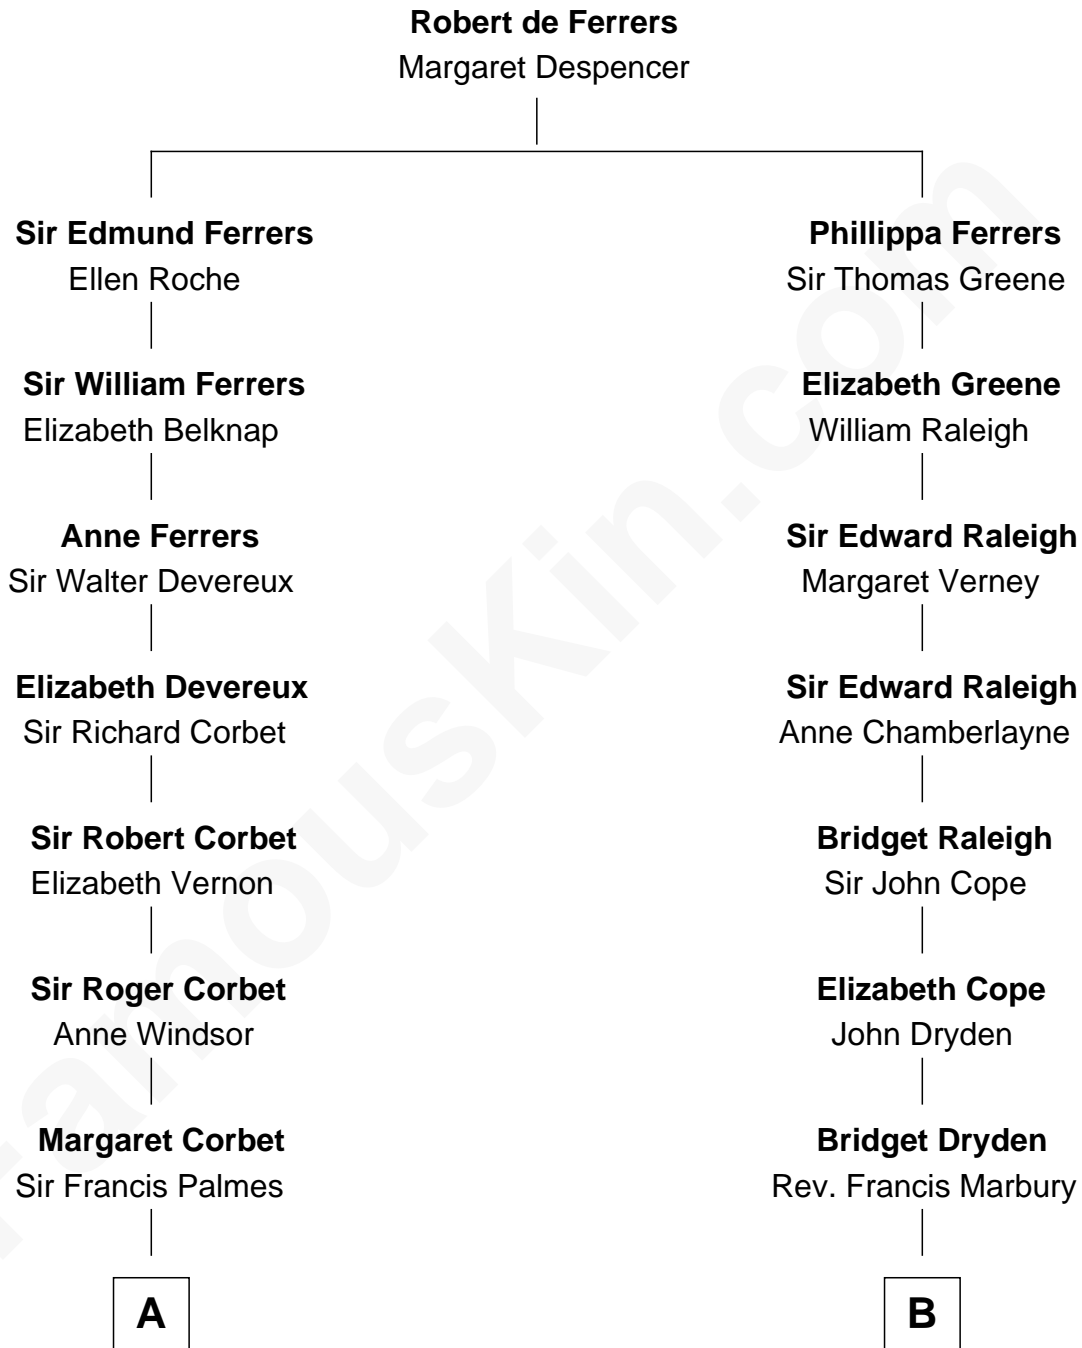

**FamousKin.com**  
**Relationship Chart of**  
**James Russell Lowell**  
*American "Fireside" Poet*

**15th cousin 3 times removed of**  
**Erskine Childers**  
*4th President of Ireland*

C

Mary Alden Osgood

Erskine Childers

Erskine Childers

*4th President of Ireland*

FamousKin.com