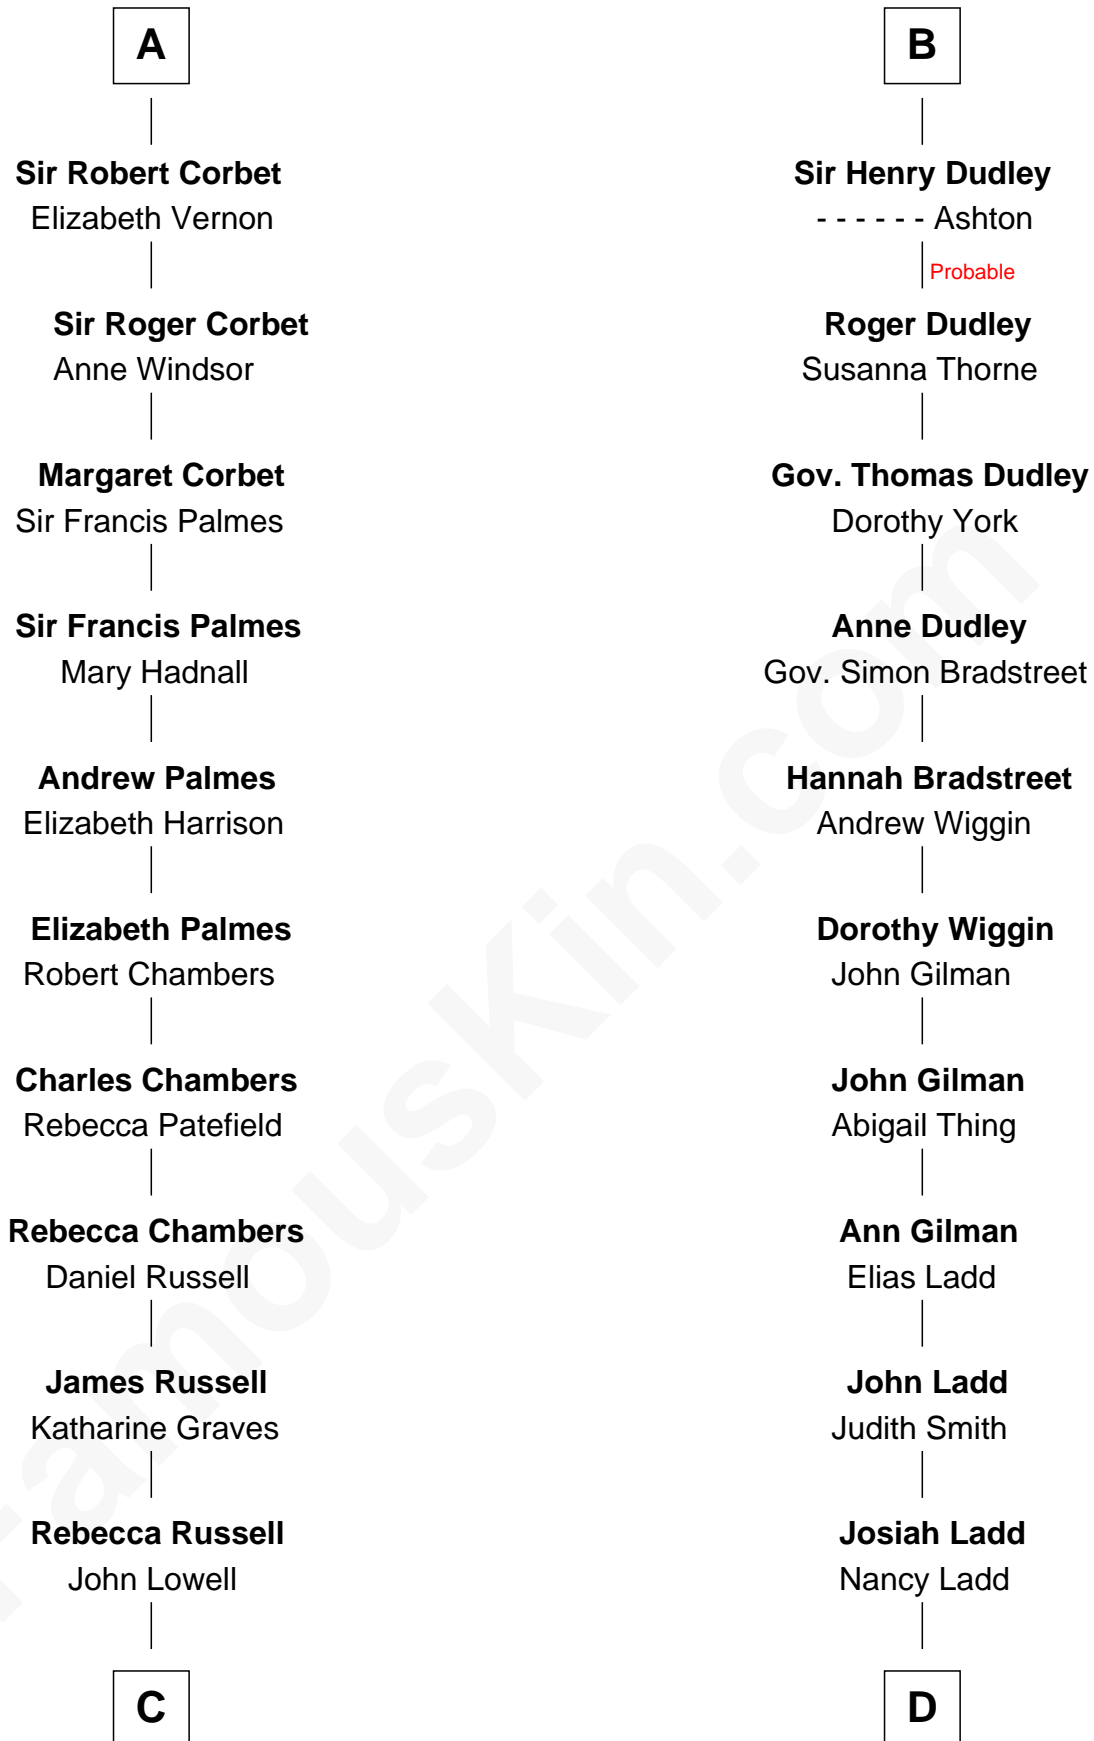

FamousKin.com

Relationship Chart of

James Russell Lowell

American "Fireside" Poet

18th cousin 2 times removed of

Alan Ladd
Movie Actor

C

Rev. Charles Lowell
Harriet Brackett Spence