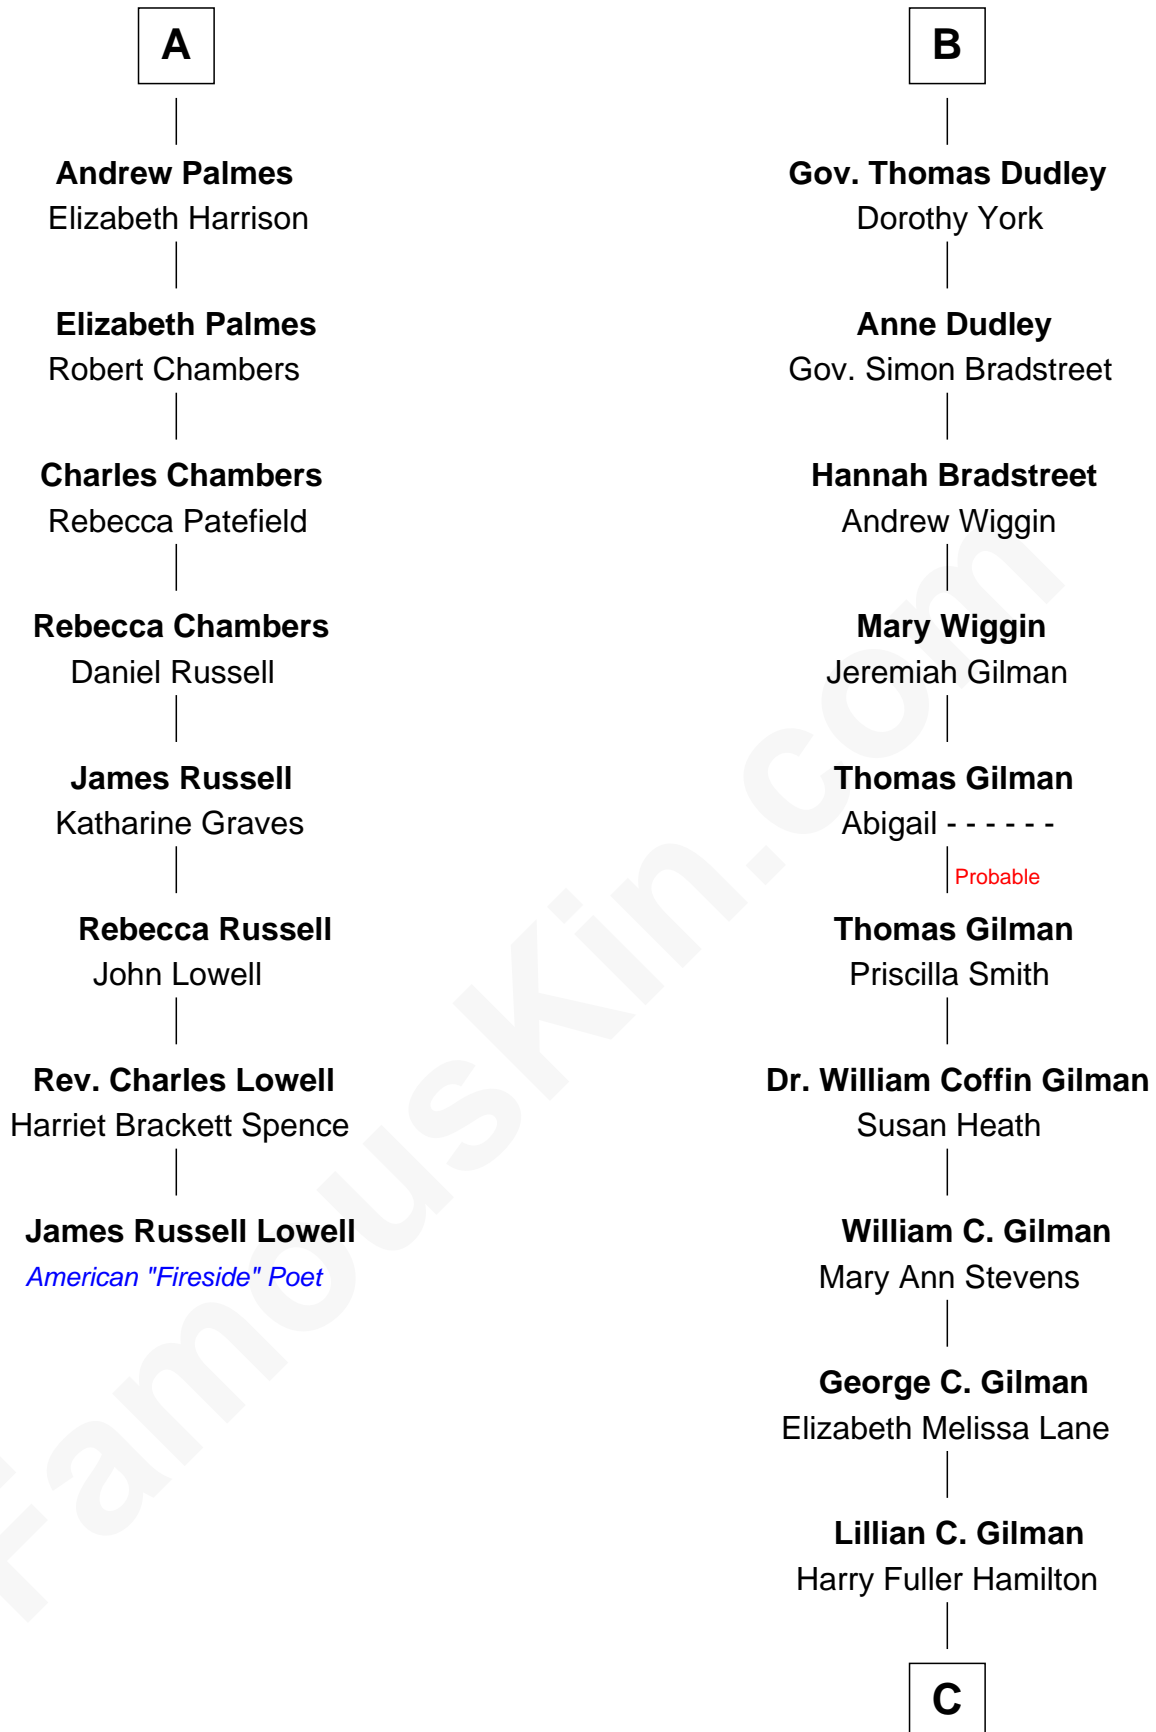

FamousKin.com
Relationship Chart of
James Russell Lowell
American "Fireside" Poet

14th cousin 4 times removed of

George Hamilton
TV and Movie Actor

C

George William Hamilton

Anne Lucille Stevens

George Hamilton

TV and Movie Actor

FamousKin.com