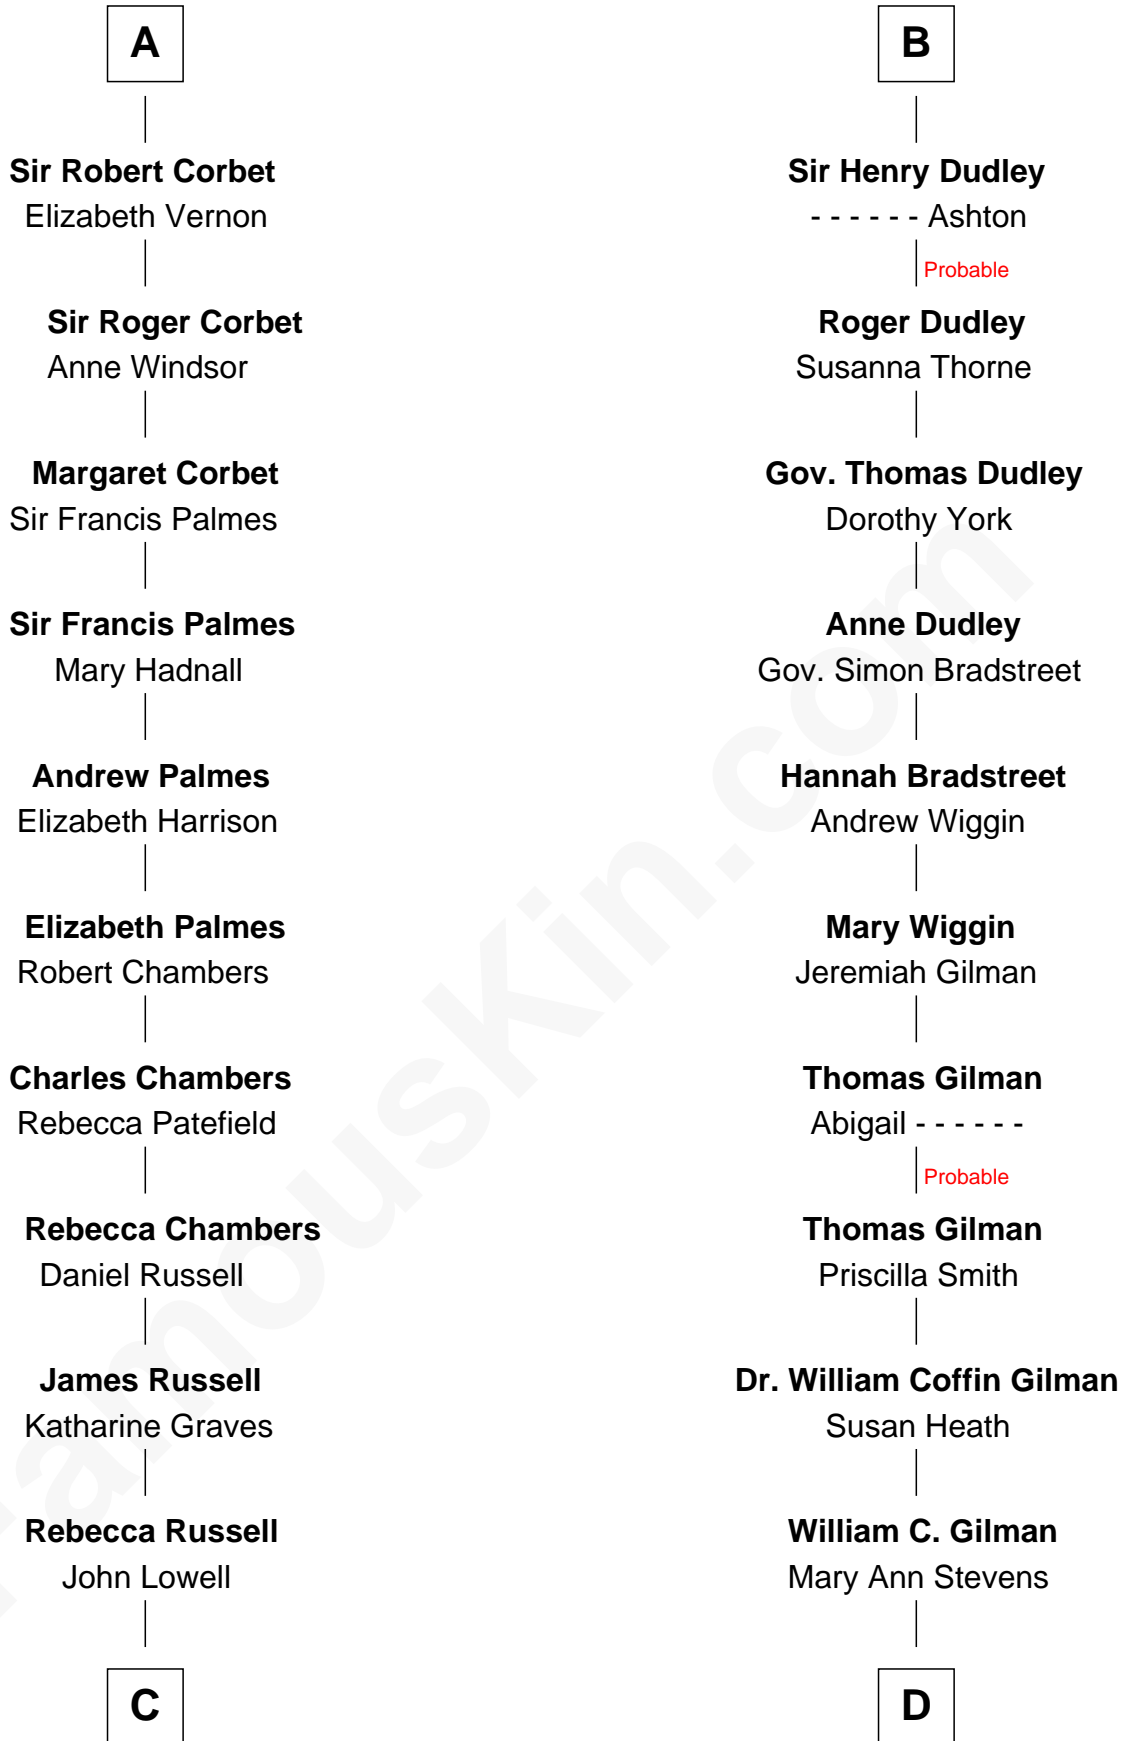

FamousKin.com

Relationship Chart of

James Russell Lowell

American "Fireside" Poet

18th cousin 2 times removed of

George Hamilton
TV and Movie Actor

C

Rev. Charles Lowell
Harriet Brackett Spence

James Russell Lowell
American "Fireside" Poet

D

George C. Gilman
Elizabeth Melissa Lane

Lillian C. Gilman
Harry Fuller Hamilton

George William Hamilton
Anne Lucille Stevens

George Hamilton
TV and Movie Actor