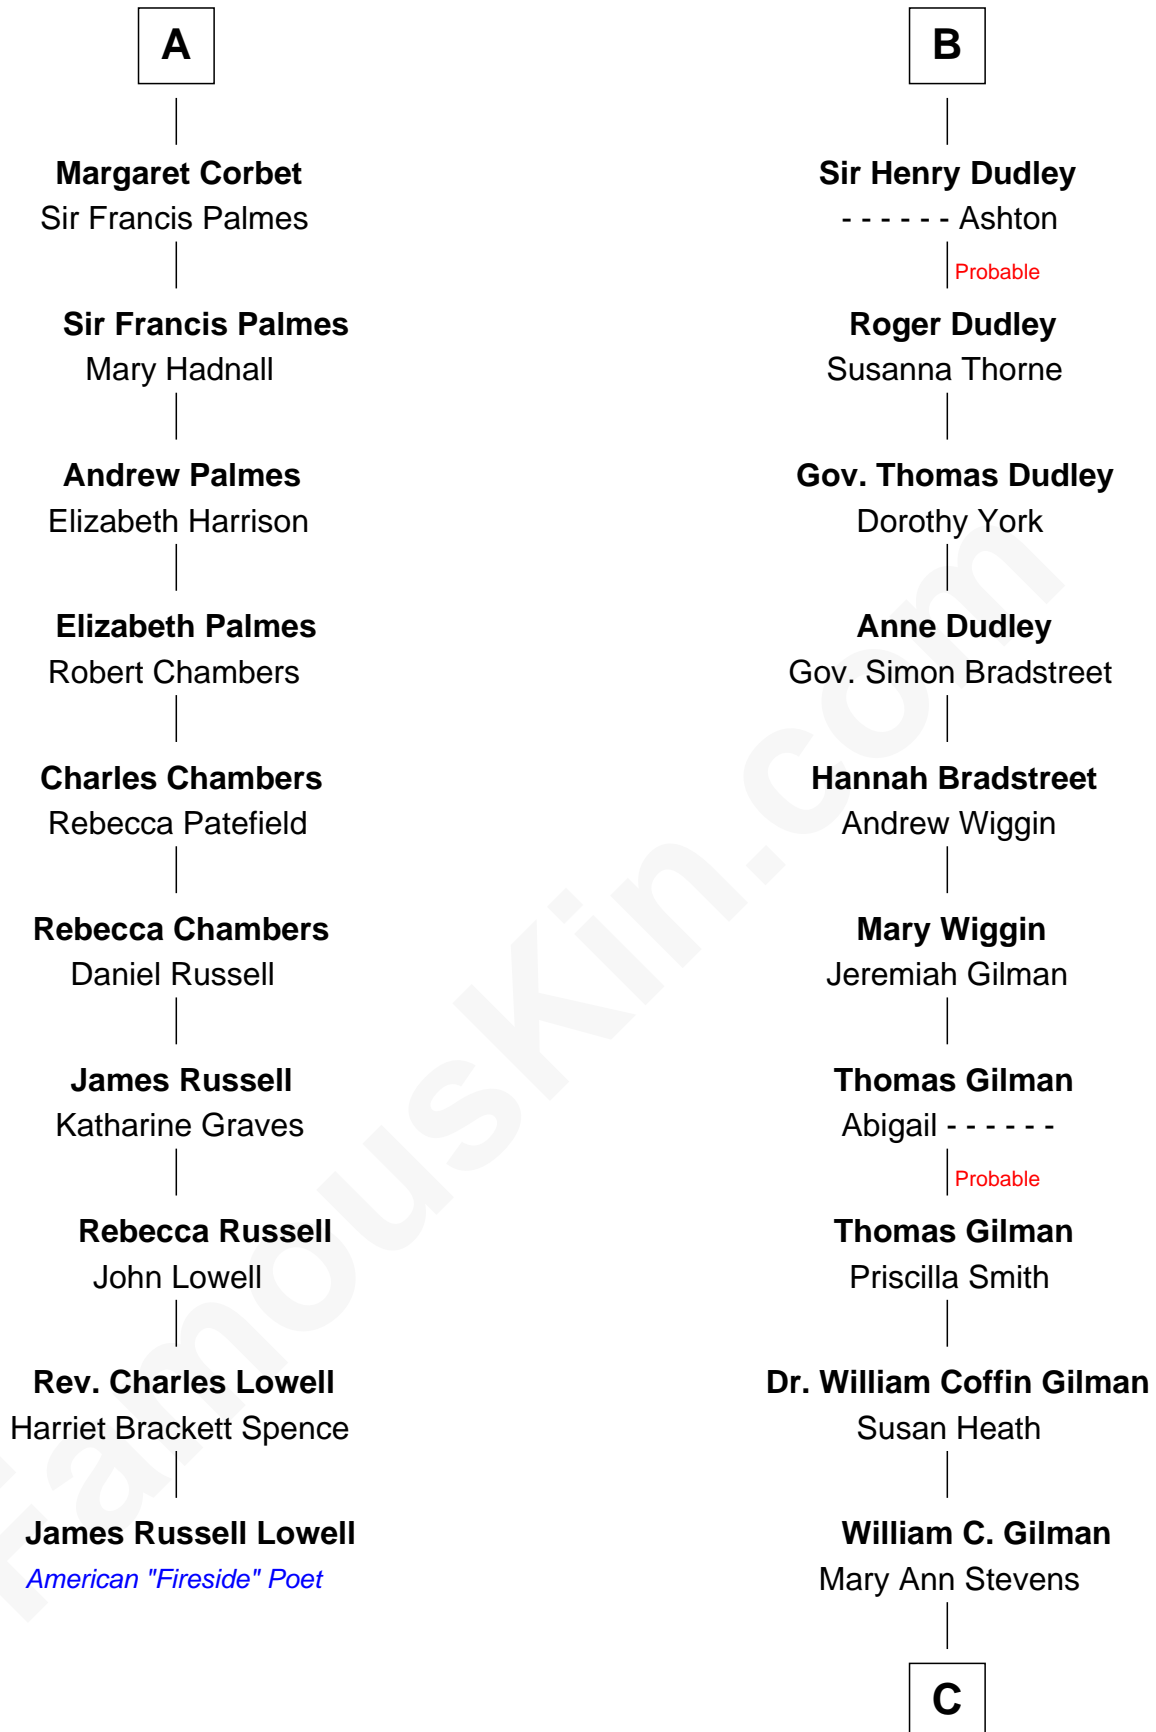

## Relationship Chart of

### James Russell Lowell

American "Fireside" Poet

16th cousin 4 times removed of

**George Hamilton**  
TV and Movie Actor

**Sir William de Ros**  
Margery de Badlesmere

**C**

**George C. Gilman**  
Elizabeth Melissa Lane

**Lillian C. Gilman**  
Harry Fuller Hamilton

**George William Hamilton**  
Anne Lucille Stevens

**George Hamilton**  
*TV and Movie Actor*