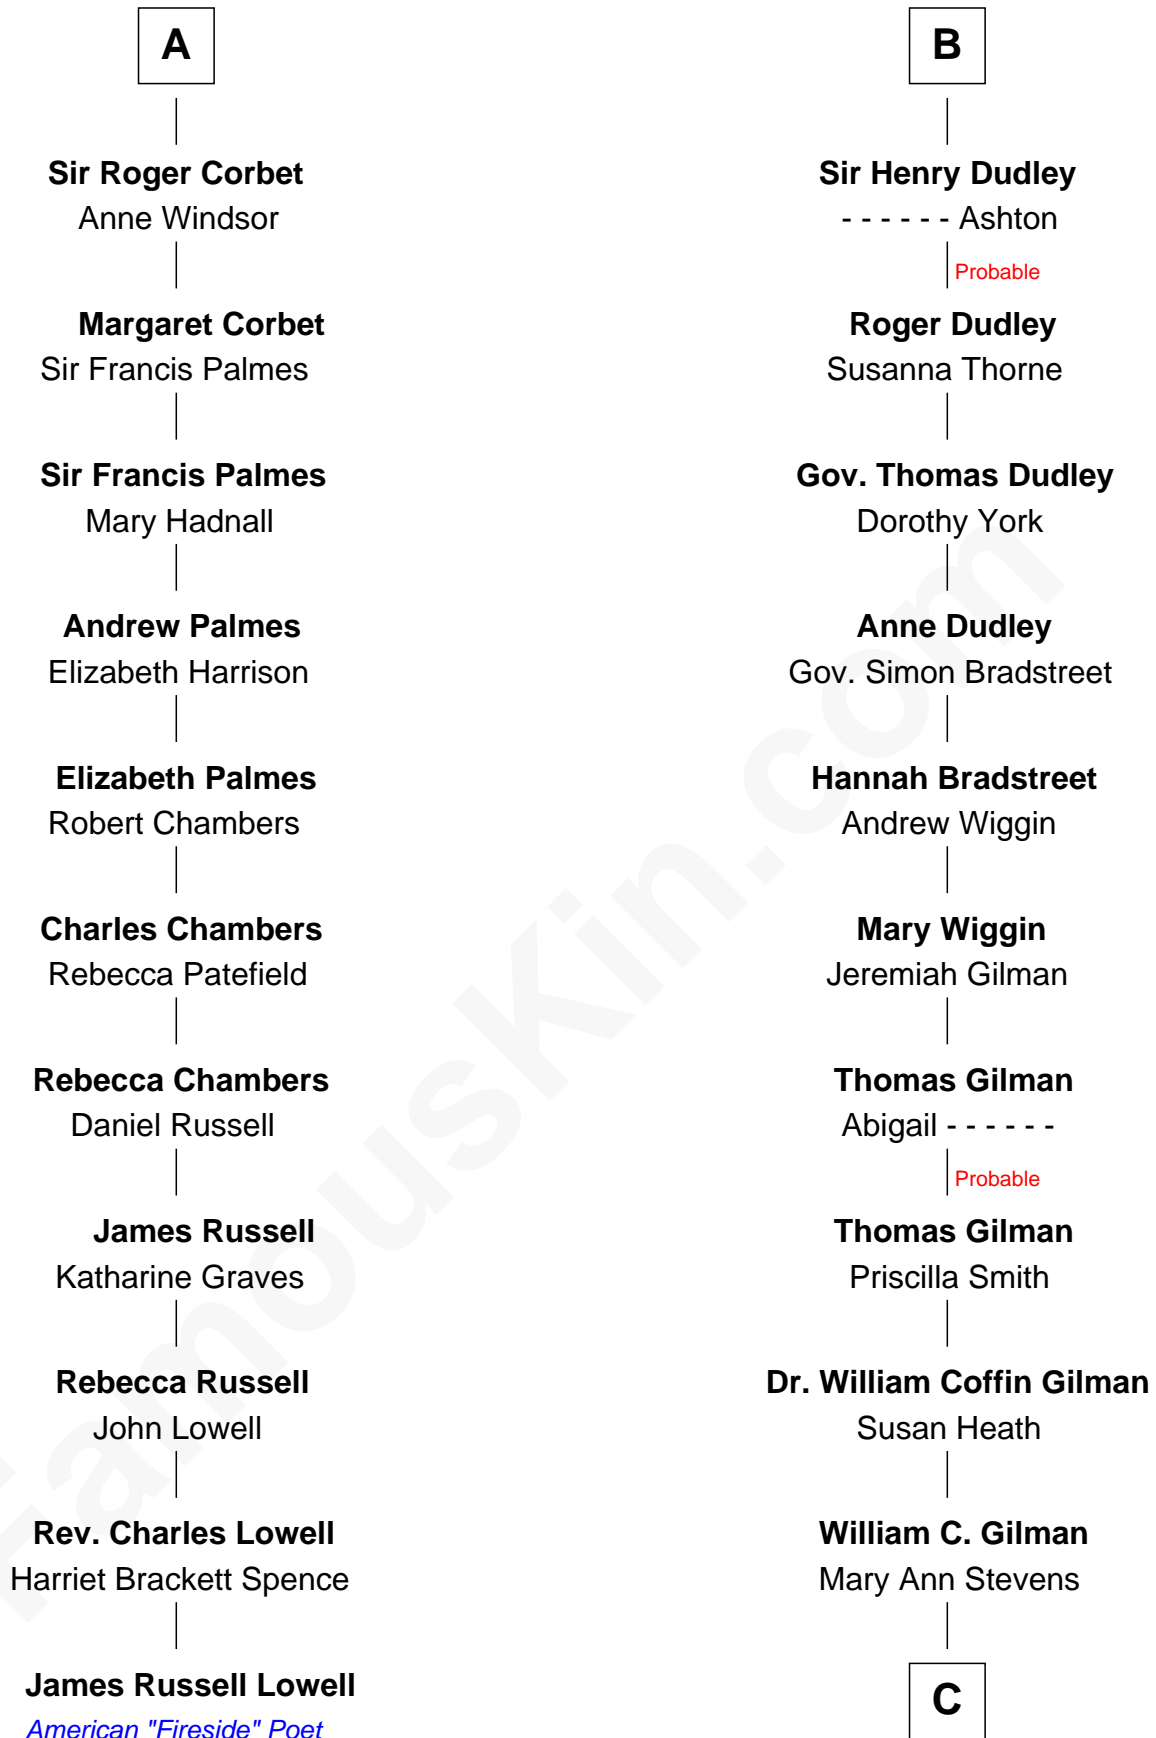

FamousKin.com

Relationship Chart of

James Russell Lowell

American "Fireside" Poet

17th cousin 3 times removed of

George Hamilton
TV and Movie Actor

C

George C. Gilman
Elizabeth Melissa Lane

Lillian C. Gilman
Harry Fuller Hamilton

George William Hamilton
Anne Lucille Stevens

George Hamilton
TV and Movie Actor