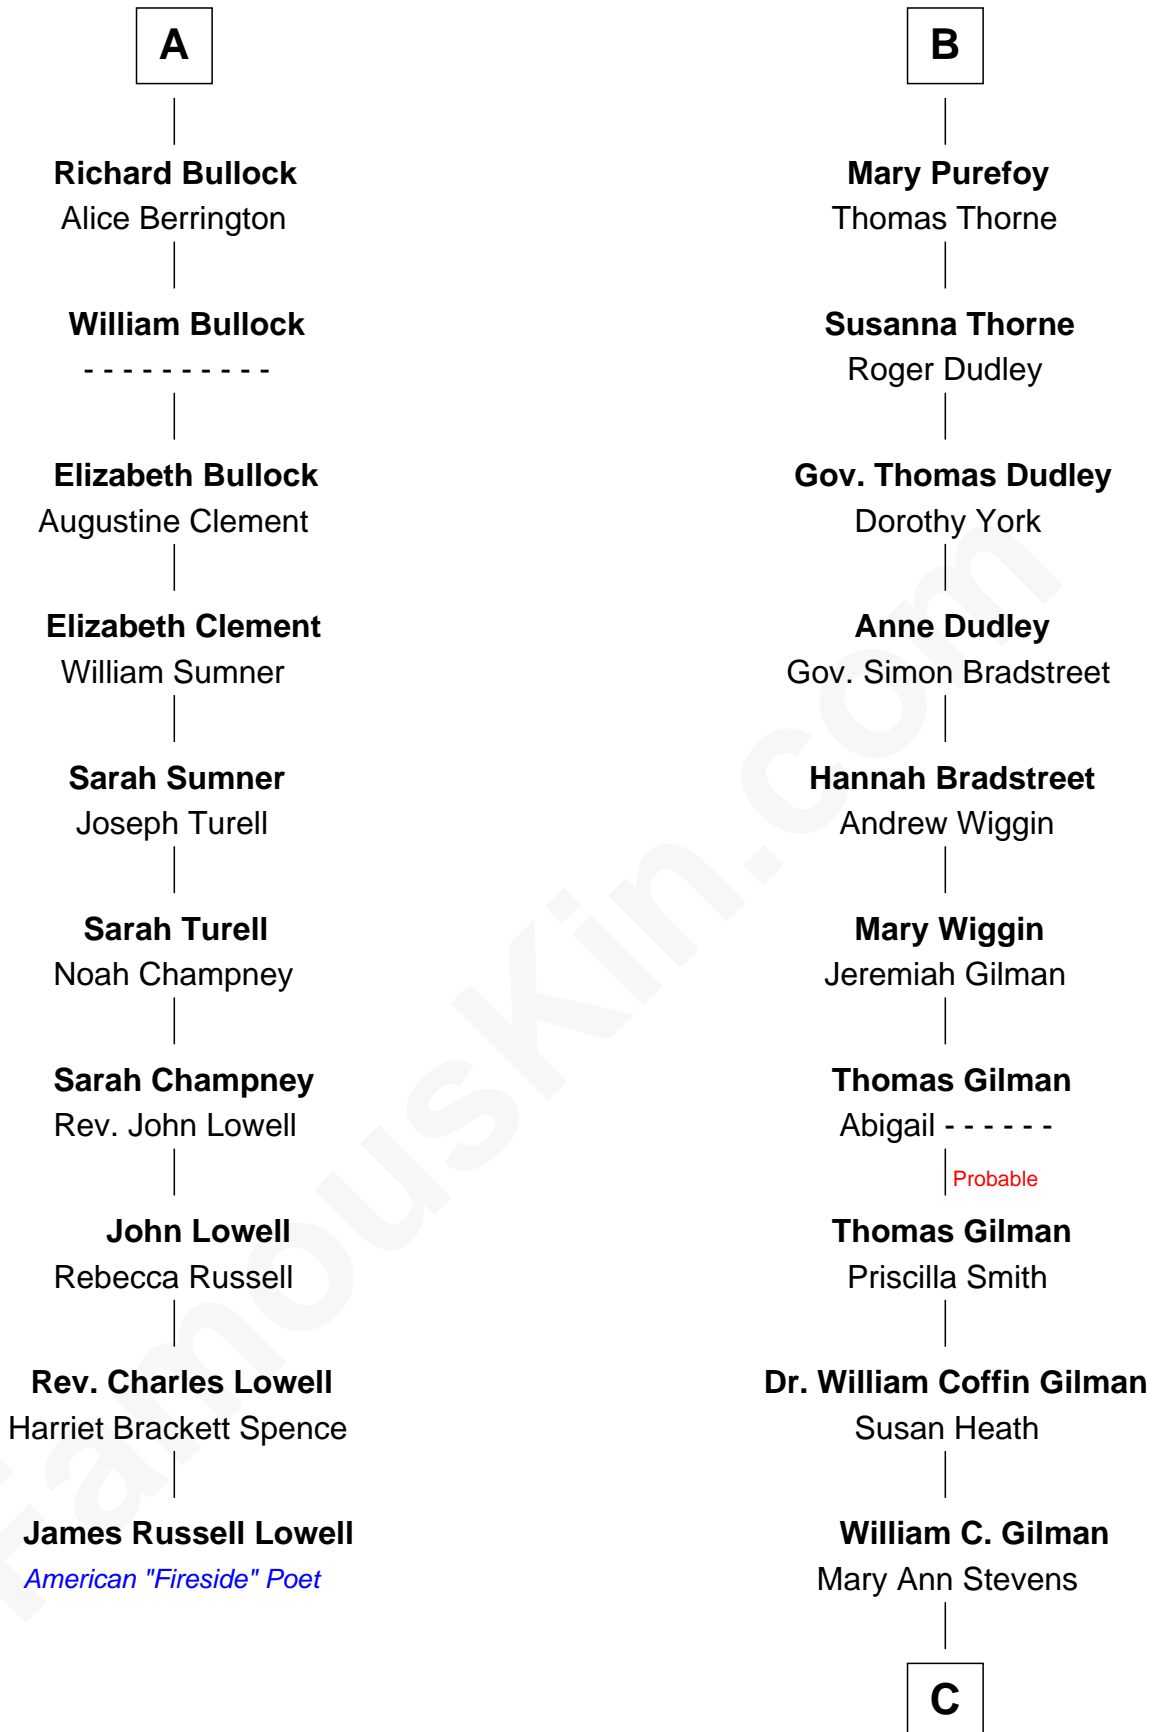

FamousKin.com
Relationship Chart of
James Russell Lowell
American "Fireside" Poet

16th cousin 4 times removed of

George Hamilton
TV and Movie Actor

Sir John Howard
 Alice de Bois

C

George C. Gilman
Elizabeth Melissa Lane

Lillian C. Gilman
Harry Fuller Hamilton

George William Hamilton
Anne Lucille Stevens

George Hamilton
TV and Movie Actor