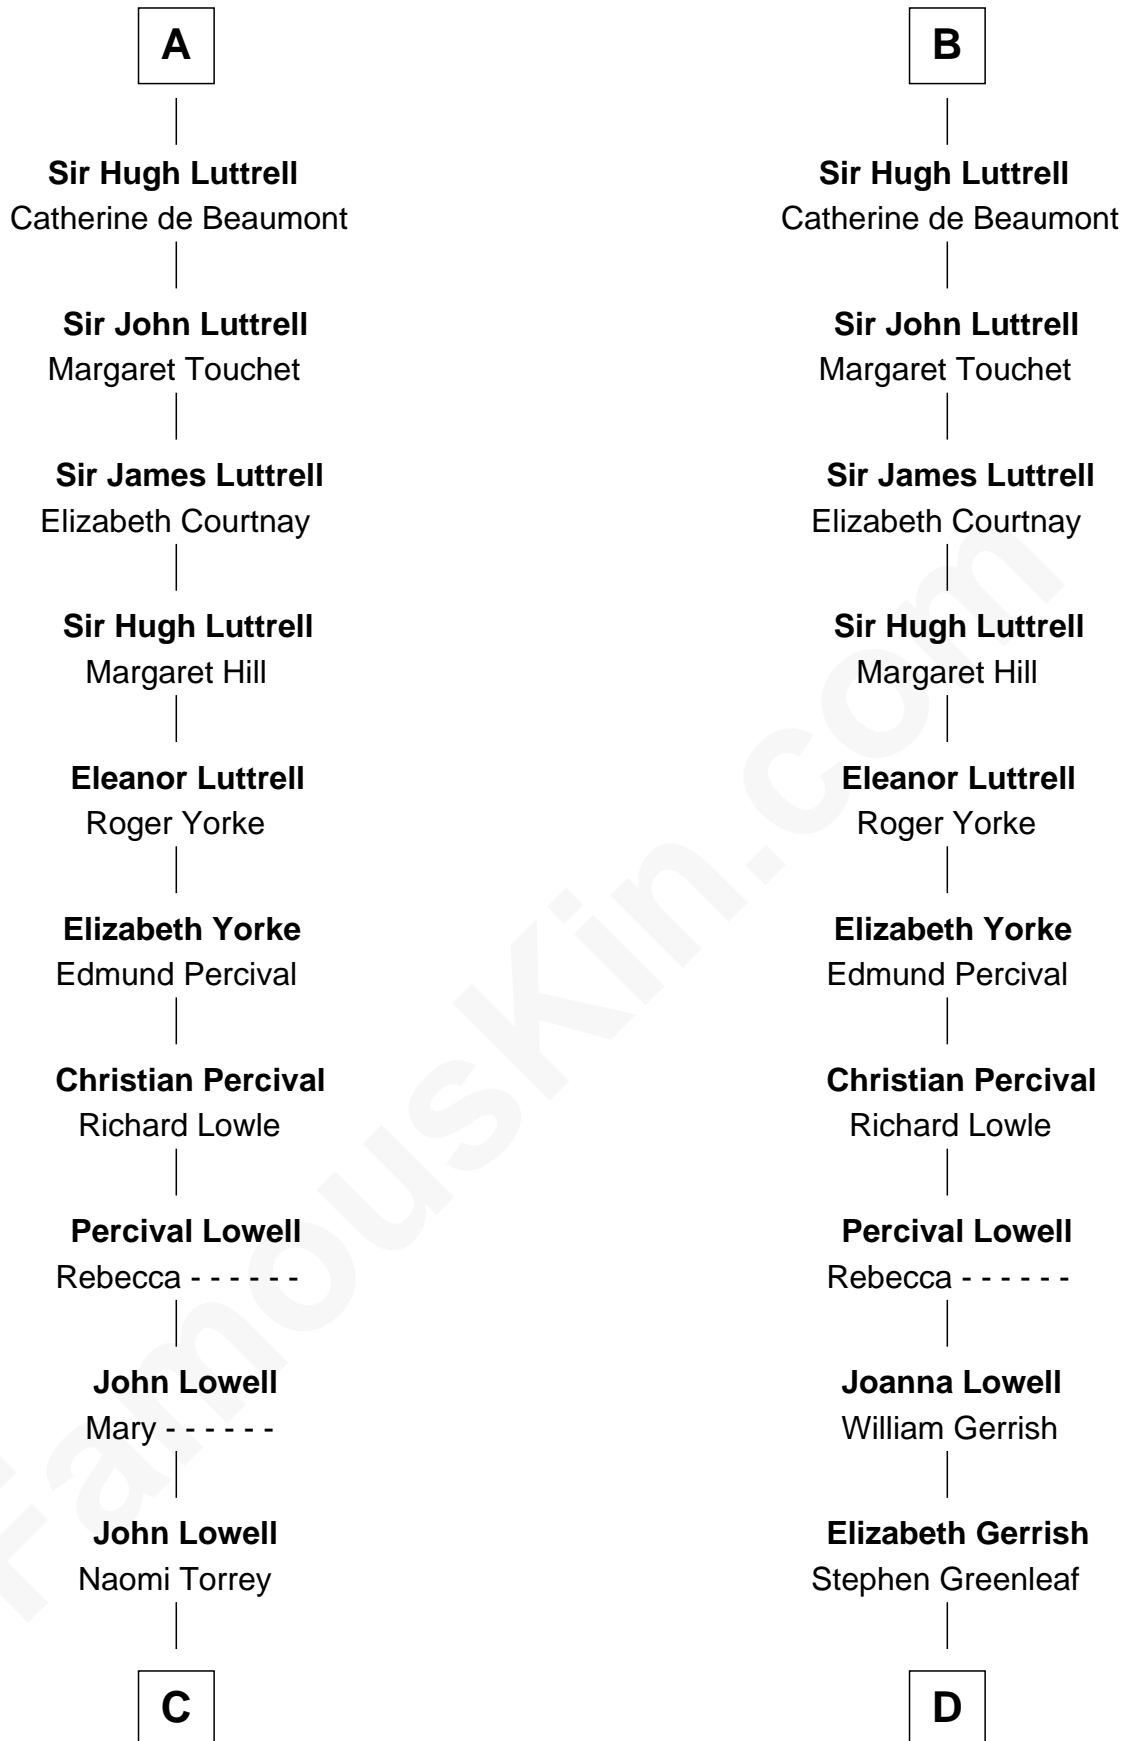

# FamousKin.com Relationship Chart of

**James Russell Lowell**

*American "Fireside" Poet*

21st cousin of

**Herman Melville**

*Author of Moby Dick*

**Henri de Eu**  
Maud de Warenne

**C**

**Ebenezer Lowell**

Elizabeth Shailer

**Rev. John Lowell**

Sarah Champney

**John Lowell**

Rebecca Russell

**Rev. Charles Lowell**

Harriet Brackett Spence