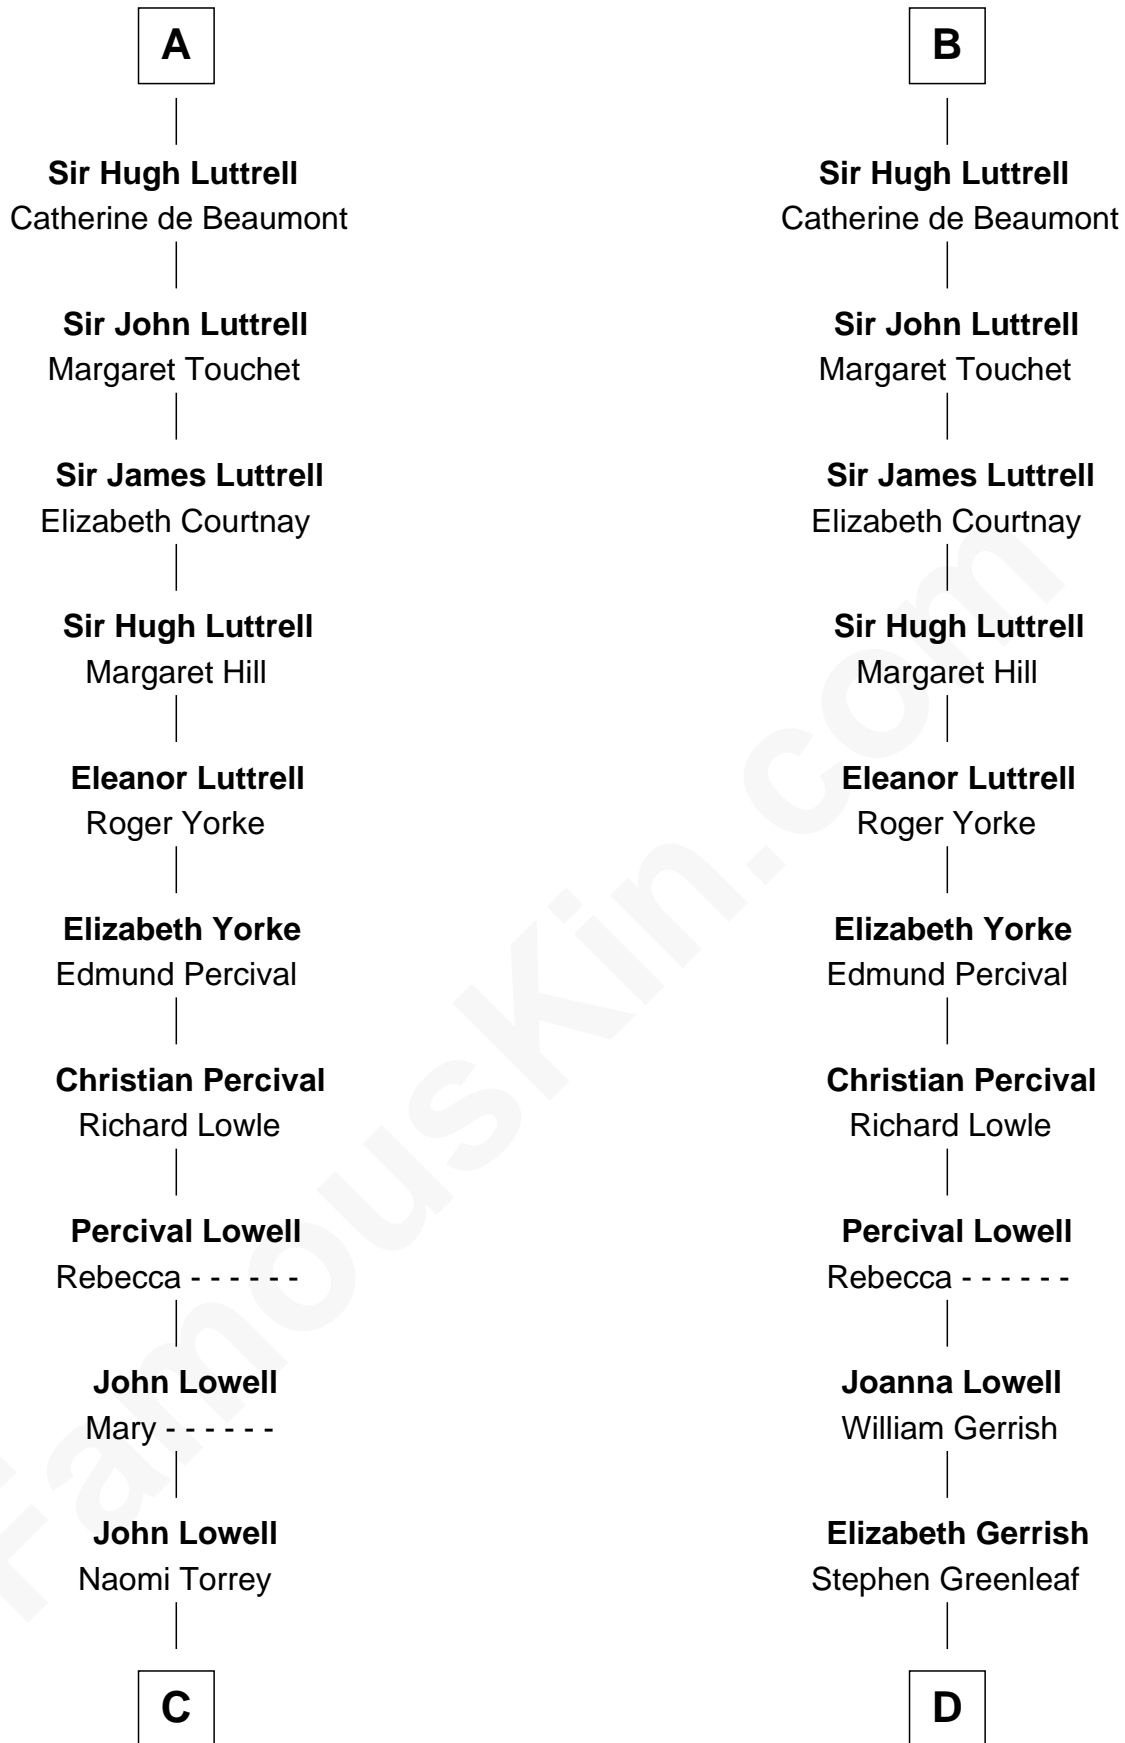

# FamousKin.com Relationship Chart of

**James Russell Lowell**

*American "Fireside" Poet*

21st cousin of

**Herman Melville**

*Author of Moby Dick*

**Hugues de Lusignan**

Orengarde - - - - -

**C**

**Ebenezer Lowell**

Elizabeth Shailer

**Rev. John Lowell**

Sarah Champney

**John Lowell**

Rebecca Russell

**Rev. Charles Lowell**