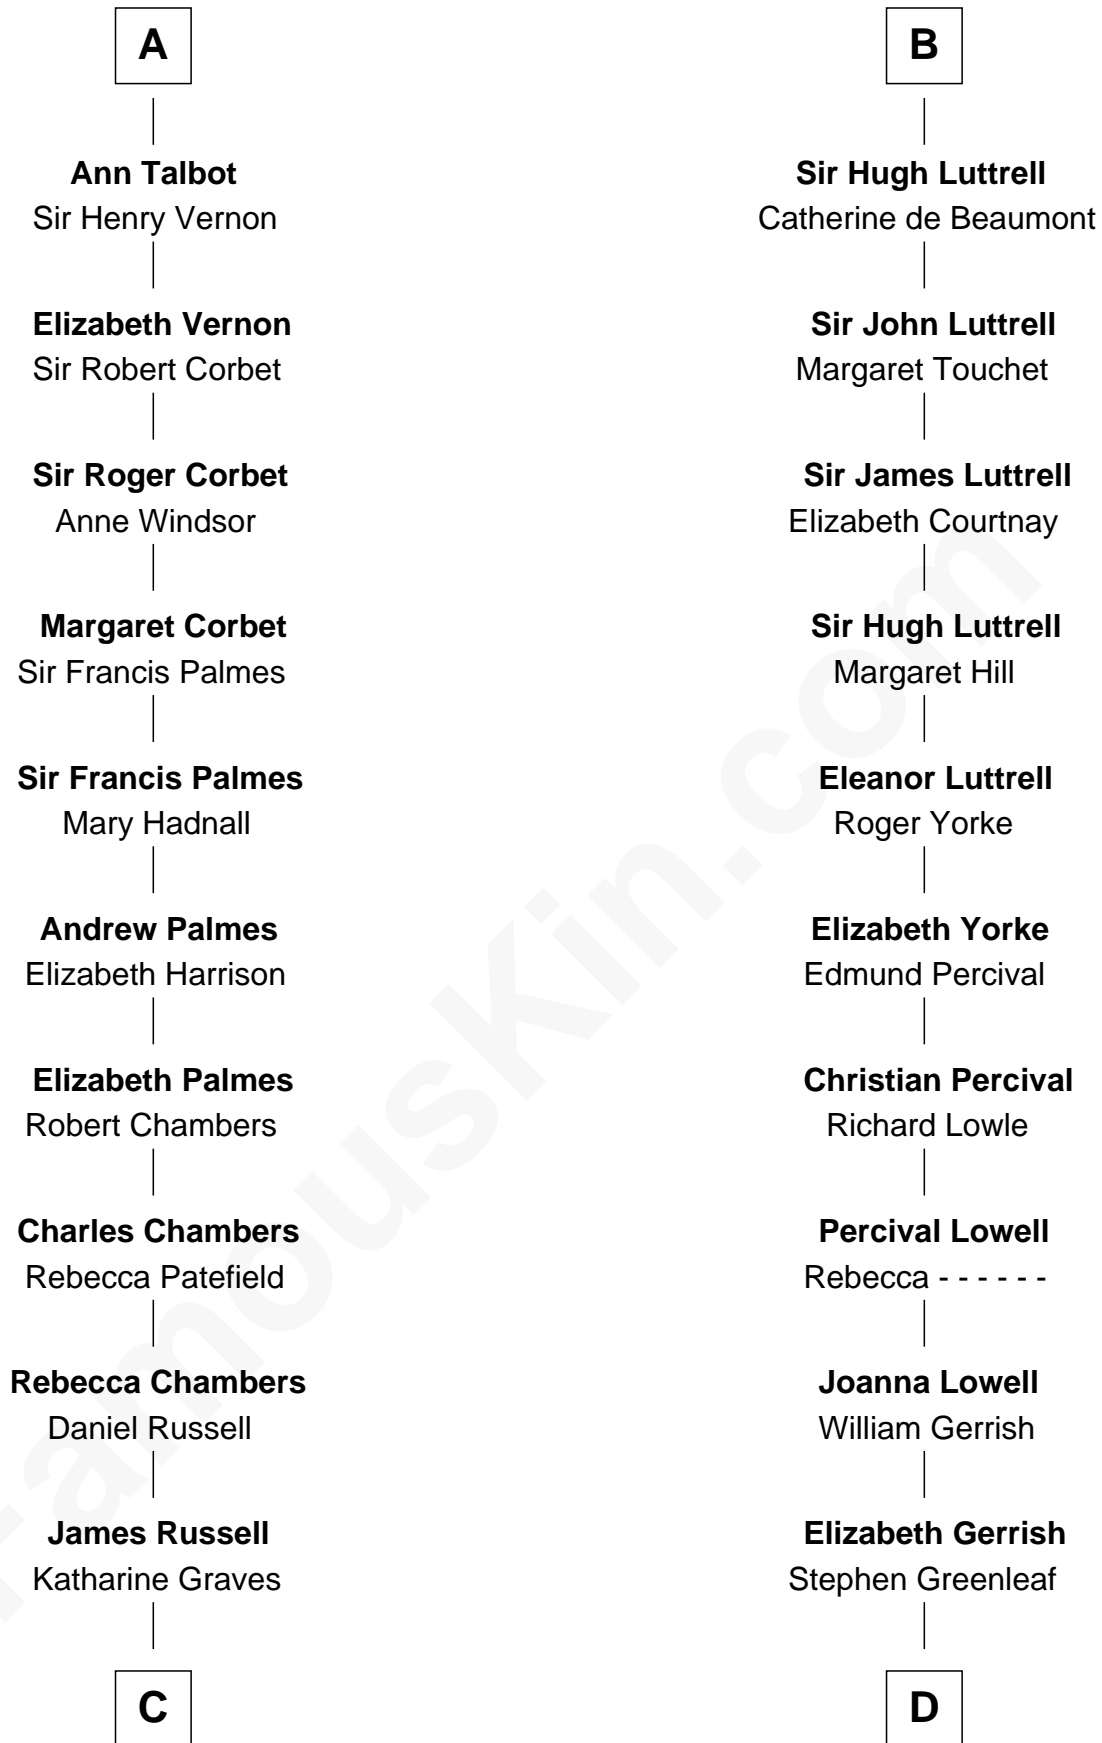

FamousKin.com

Relationship Chart of

James Russell Lowell

American "Fireside" Poet

19th cousin 2 times removed of

Herman Melville
Author of *Moby Dick*

C

Rebecca Russell