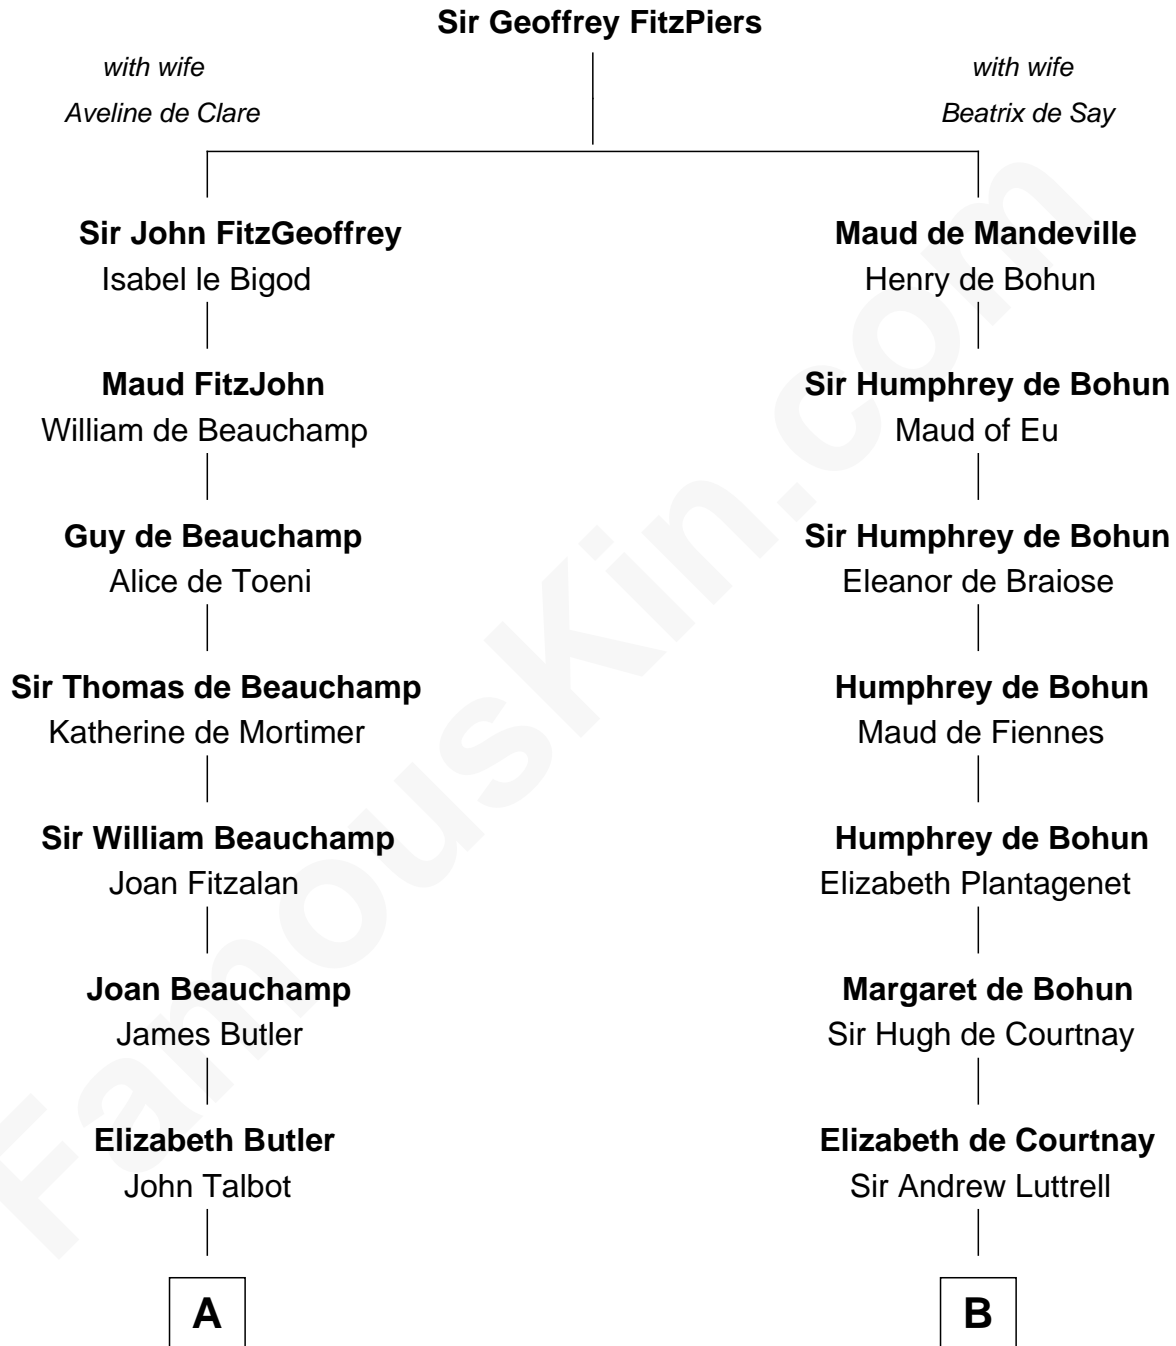

FamousKin.com

Relationship Chart of

James Russell Lowell

American "Fireside" Poet

19th cousin 2 times removed of

Herman Melville
Author of *Moby Dick*

C

Rebecca Russell