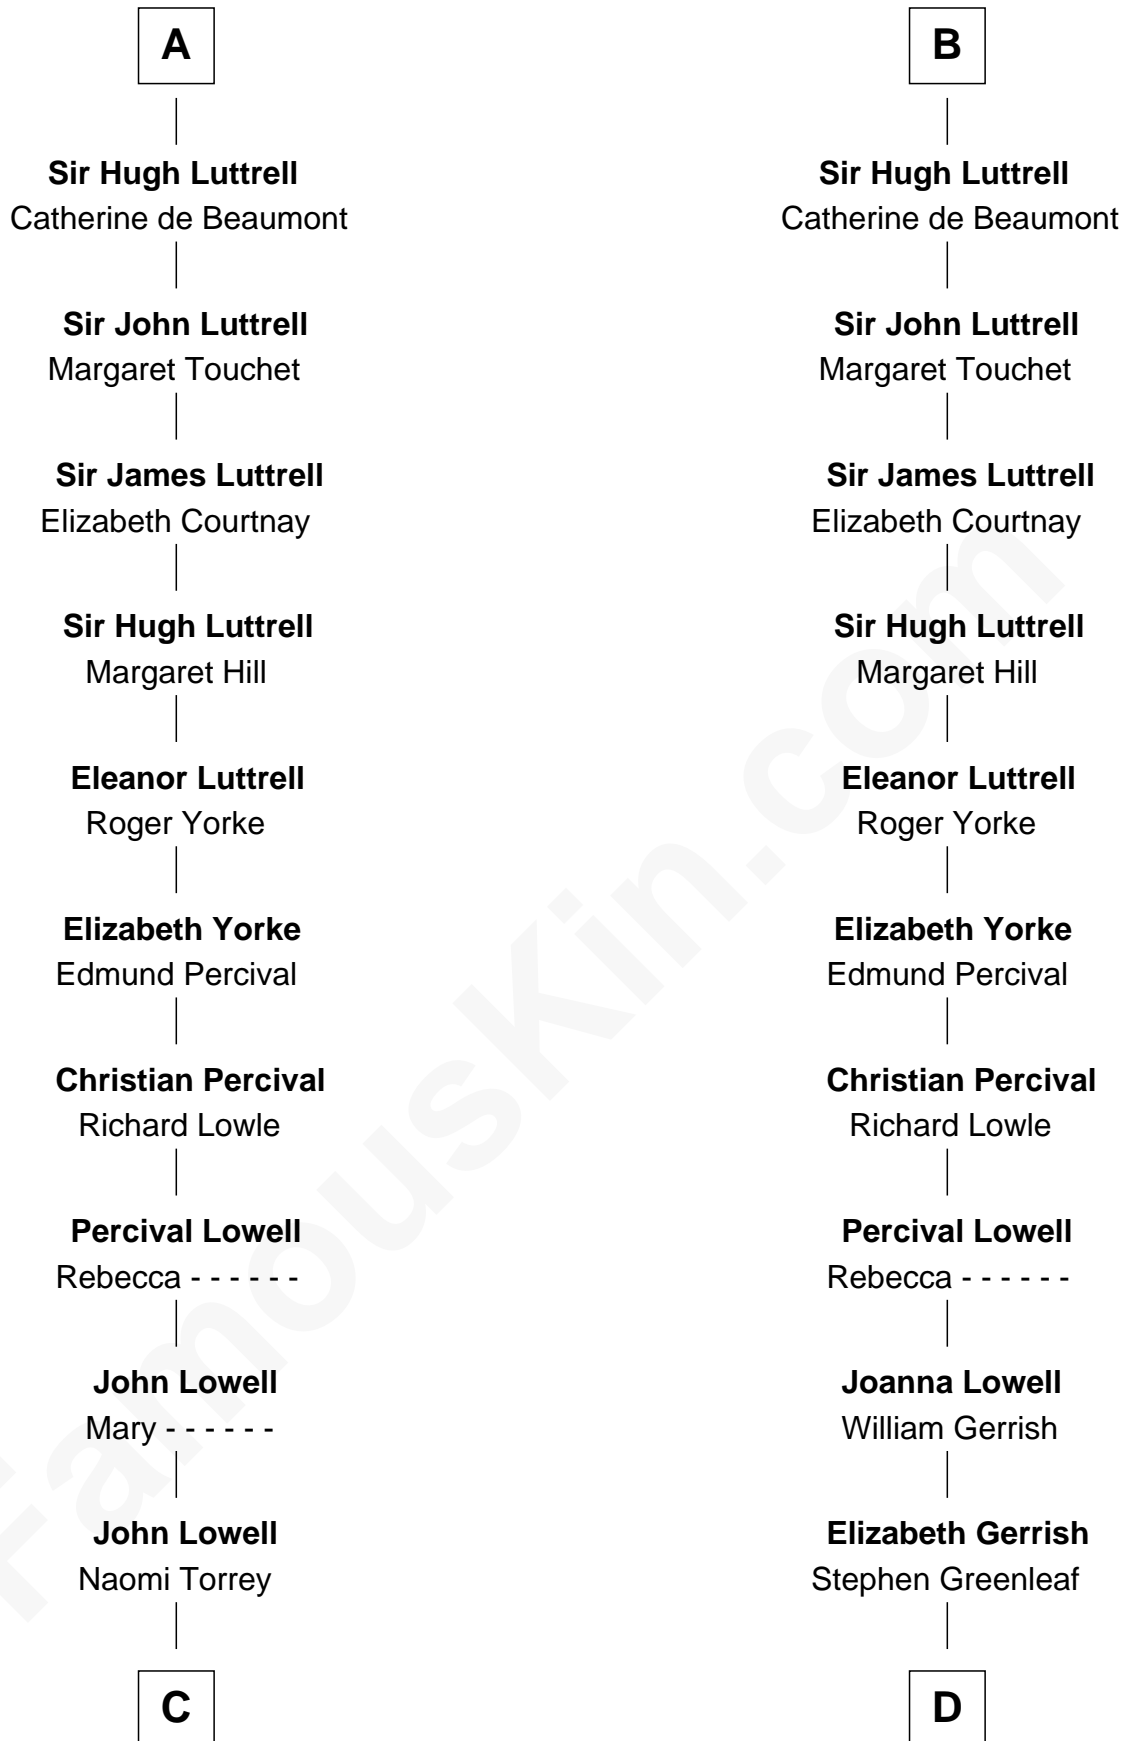

# FamousKin.com Relationship Chart of

**James Russell Lowell**

*American "Fireside" Poet*

21st cousin of

**Herman Melville**

*Author of Moby Dick*

**Sir Robert de Beaumont**

Maud FitzReginald

**C**

**Ebenezer Lowell**

Elizabeth Shailer

**Rev. John Lowell**

Sarah Champney

**John Lowell**

Rebecca Russell

**Rev. Charles Lowell**