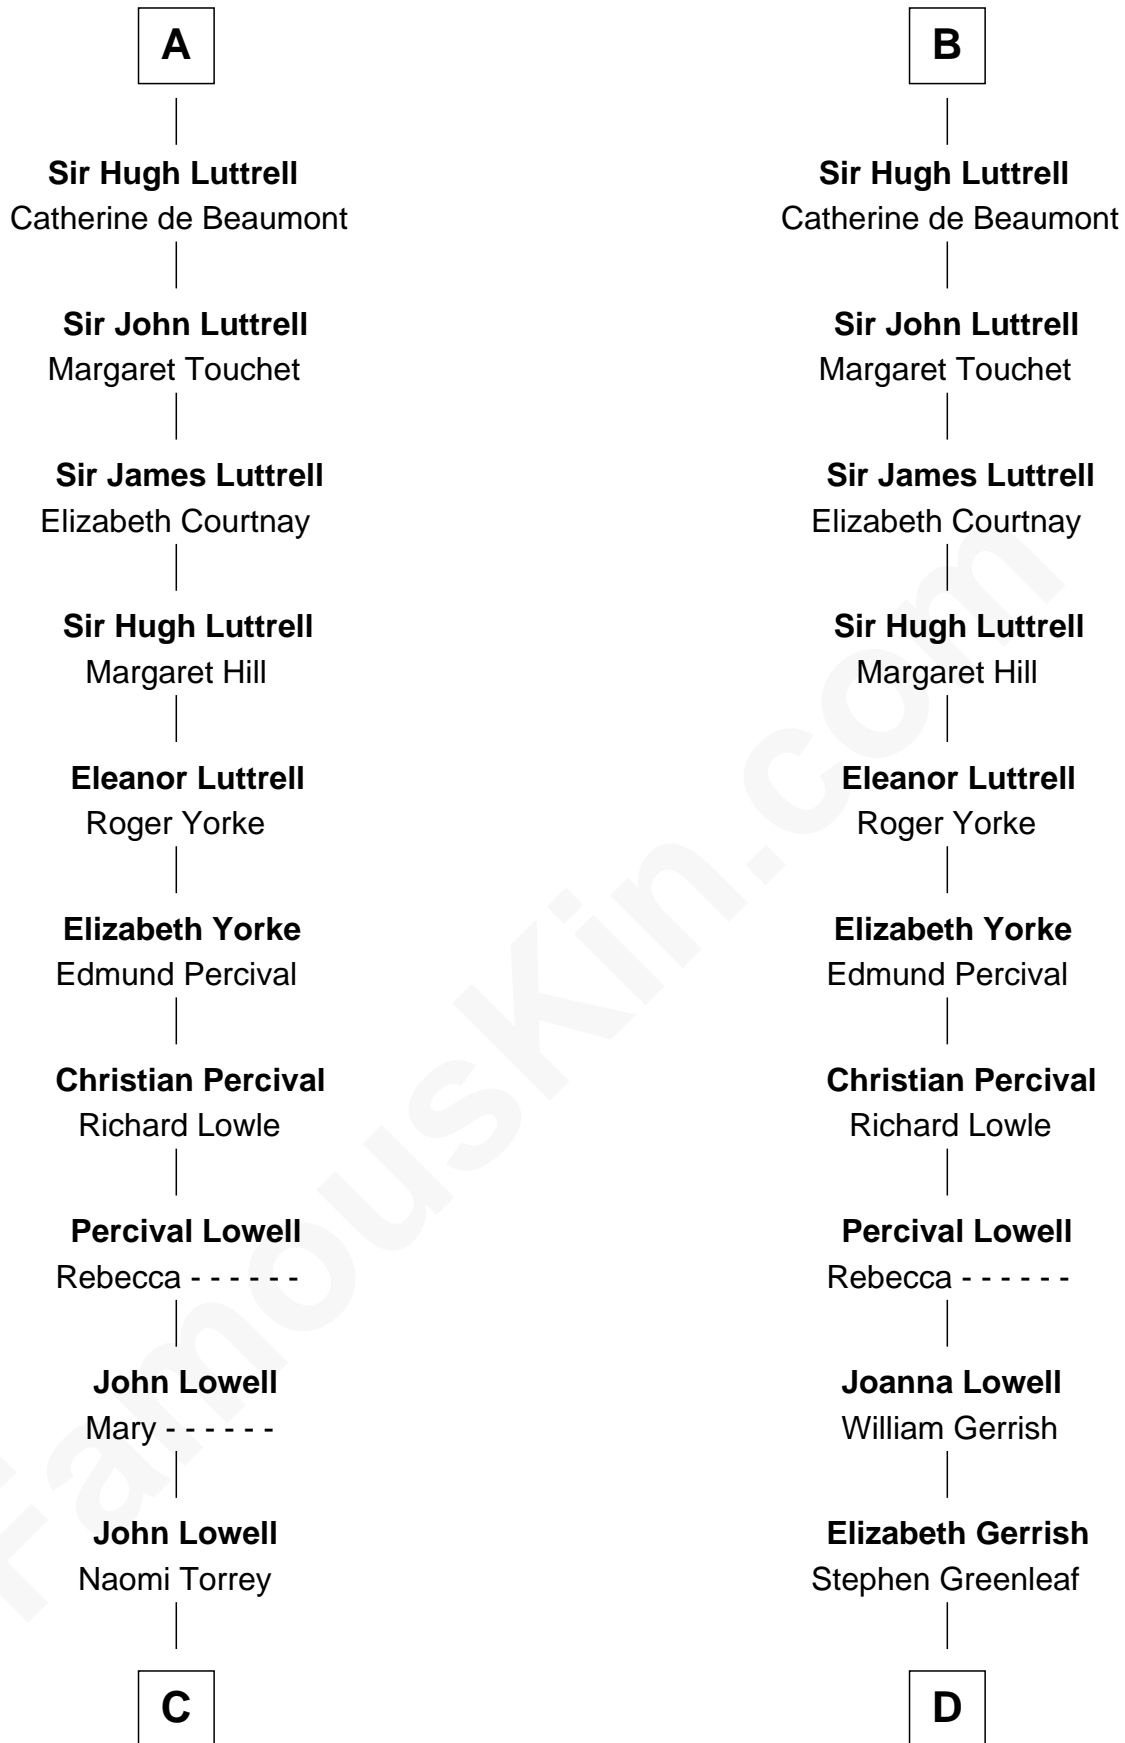

FamousKin.com Relationship Chart of

James Russell Lowell

American "Fireside" Poet

21st cousin of

Herman Melville

Author of Moby Dick

Richard de Clare
Aoife MacMurrough

C