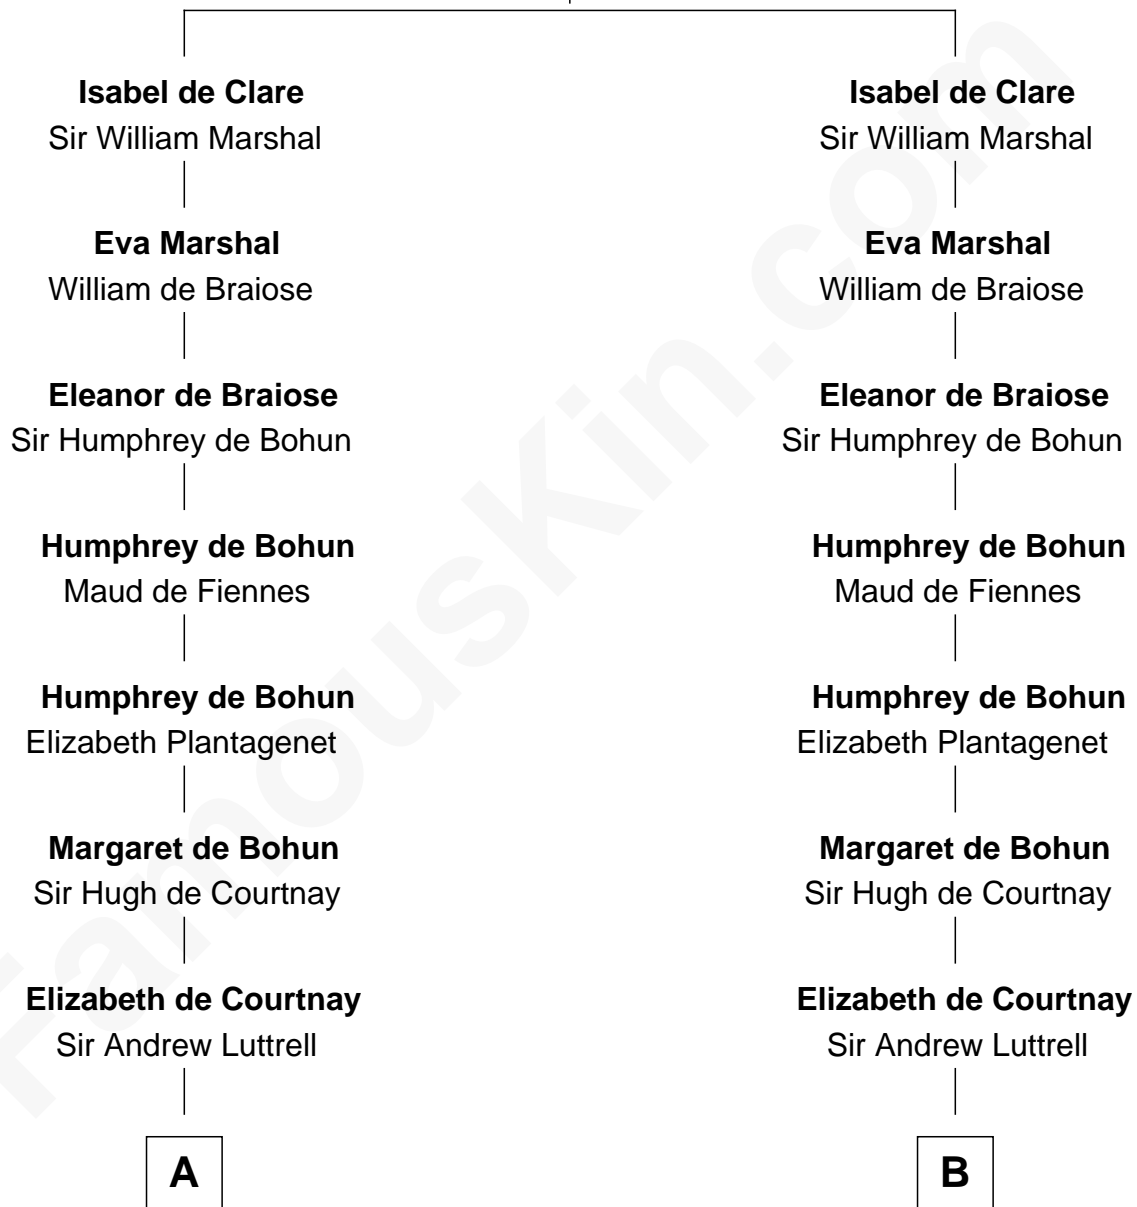

FamousKin.com Relationship Chart of

James Russell Lowell

American "Fireside" Poet

21st cousin of

Herman Melville

Author of Moby Dick

Richard de Clare
Aoife MacMurrough

C

Ebenezer Lowell

Elizabeth Shailer

Rev. John Lowell

Sarah Champney

John Lowell

Rebecca Russell

Rev. Charles Lowell

Harriet Brackett Spence