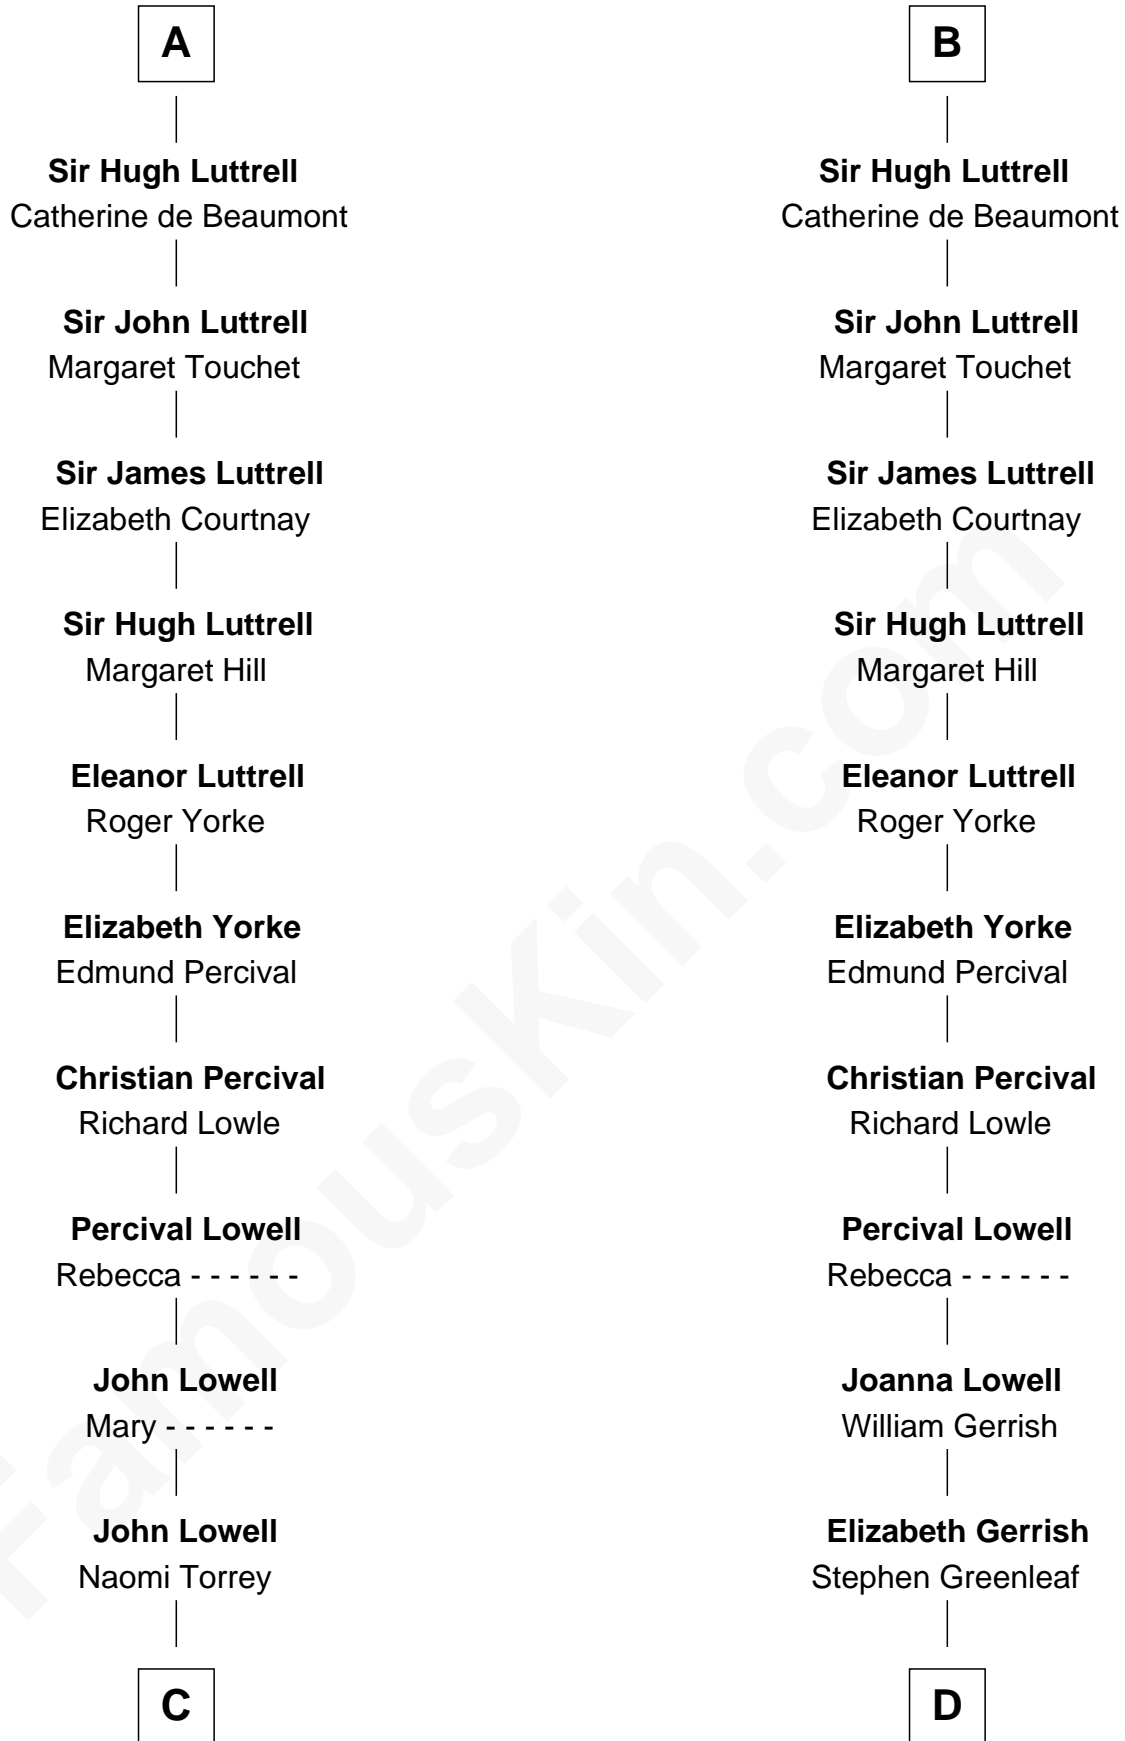

FamousKin.com Relationship Chart of

James Russell Lowell

American "Fireside" Poet

21st cousin of

Herman Melville

Author of Moby Dick

John FitzGilbert
Sybilla of Salisbury

C