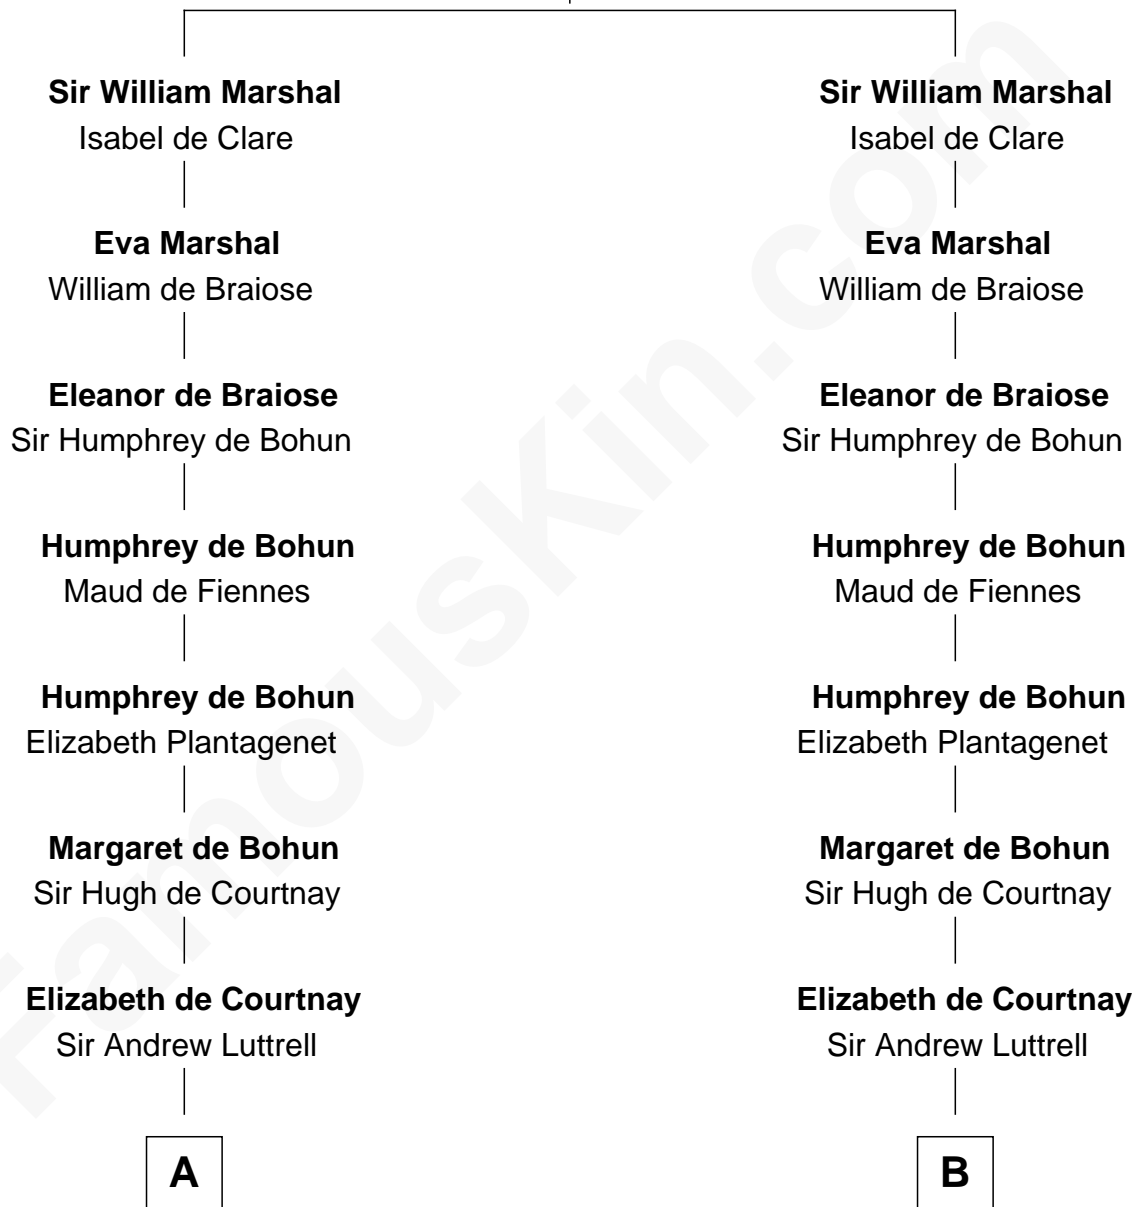

FamousKin.com Relationship Chart of

James Russell Lowell

American "Fireside" Poet

21st cousin of

Herman Melville

Author of Moby Dick

John FitzGilbert
Sybilla of Salisbury

C

Ebenezer Lowell

Elizabeth Shailer

Rev. John Lowell

Sarah Champney

John Lowell

Rebecca Russell

Rev. Charles Lowell

Harriet Brackett Spence