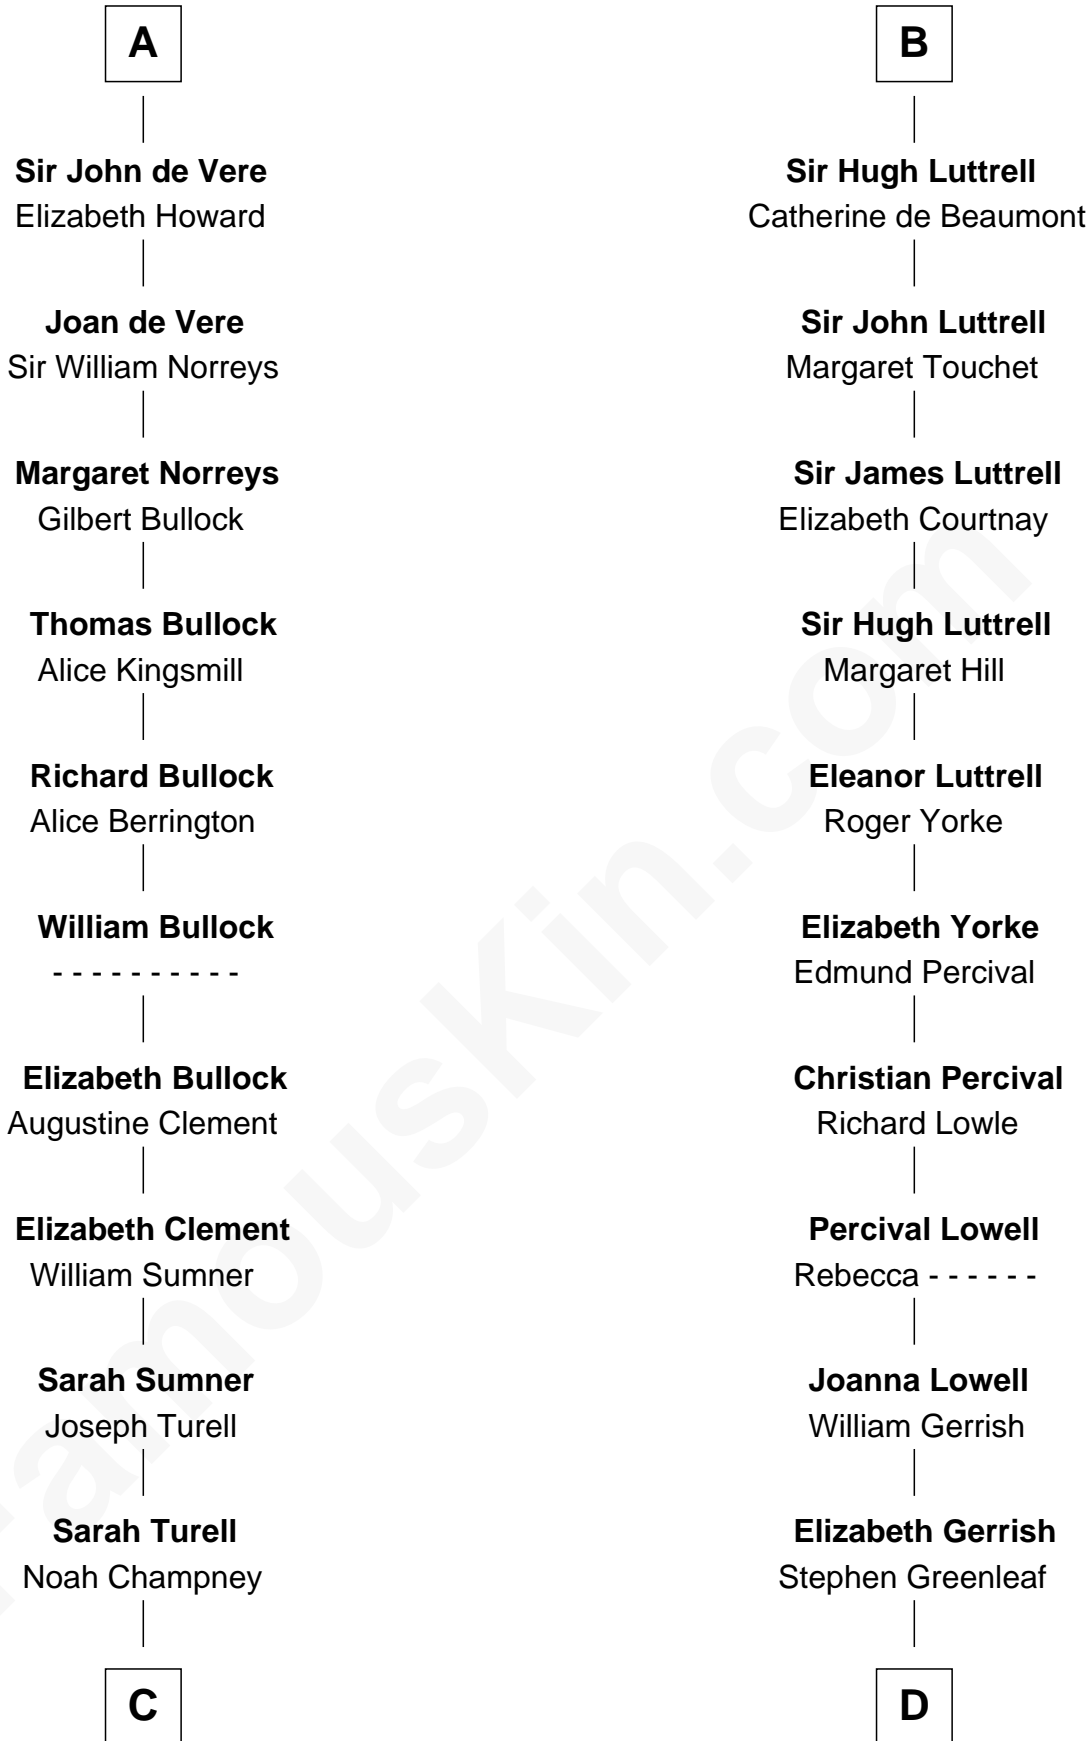

FamousKin.com
Relationship Chart of
James Russell Lowell
American "Fireside" Poet

20th cousin 1 time removed of

Herman Melville
Author of Moby Dick

C

Sarah Champney

Rev. John Lowell

John Lowell

Rebecca Russell