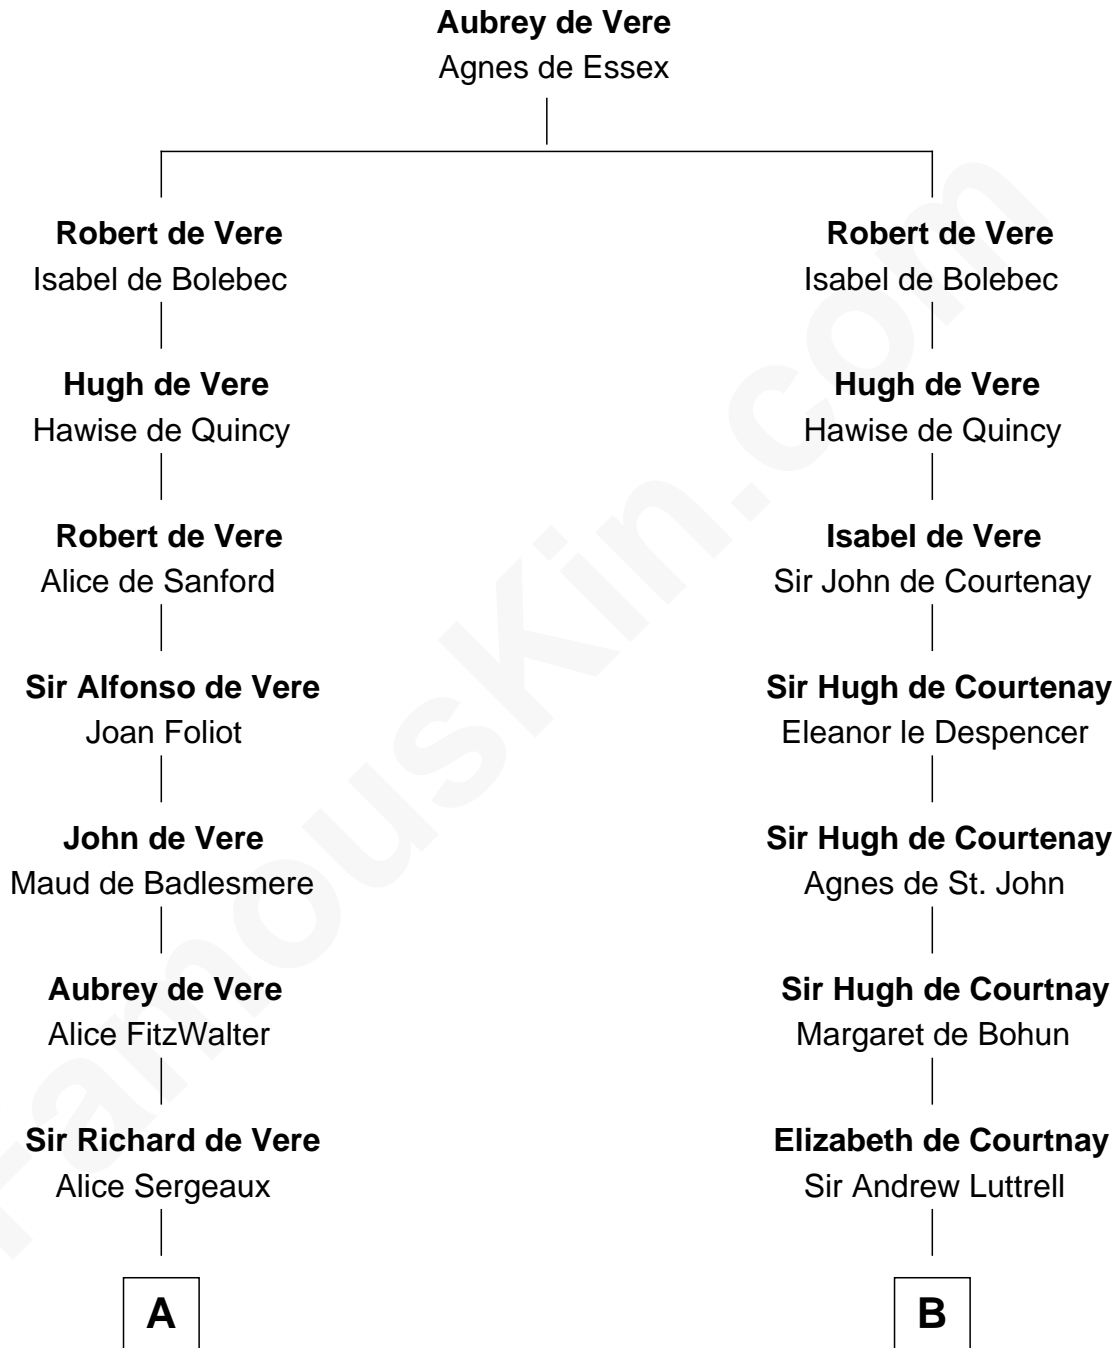

FamousKin.com
Relationship Chart of
James Russell Lowell
American "Fireside" Poet

20th cousin 1 time removed of

Herman Melville
Author of Moby Dick

C

Sarah Champney

Rev. John Lowell

John Lowell

Rebecca Russell