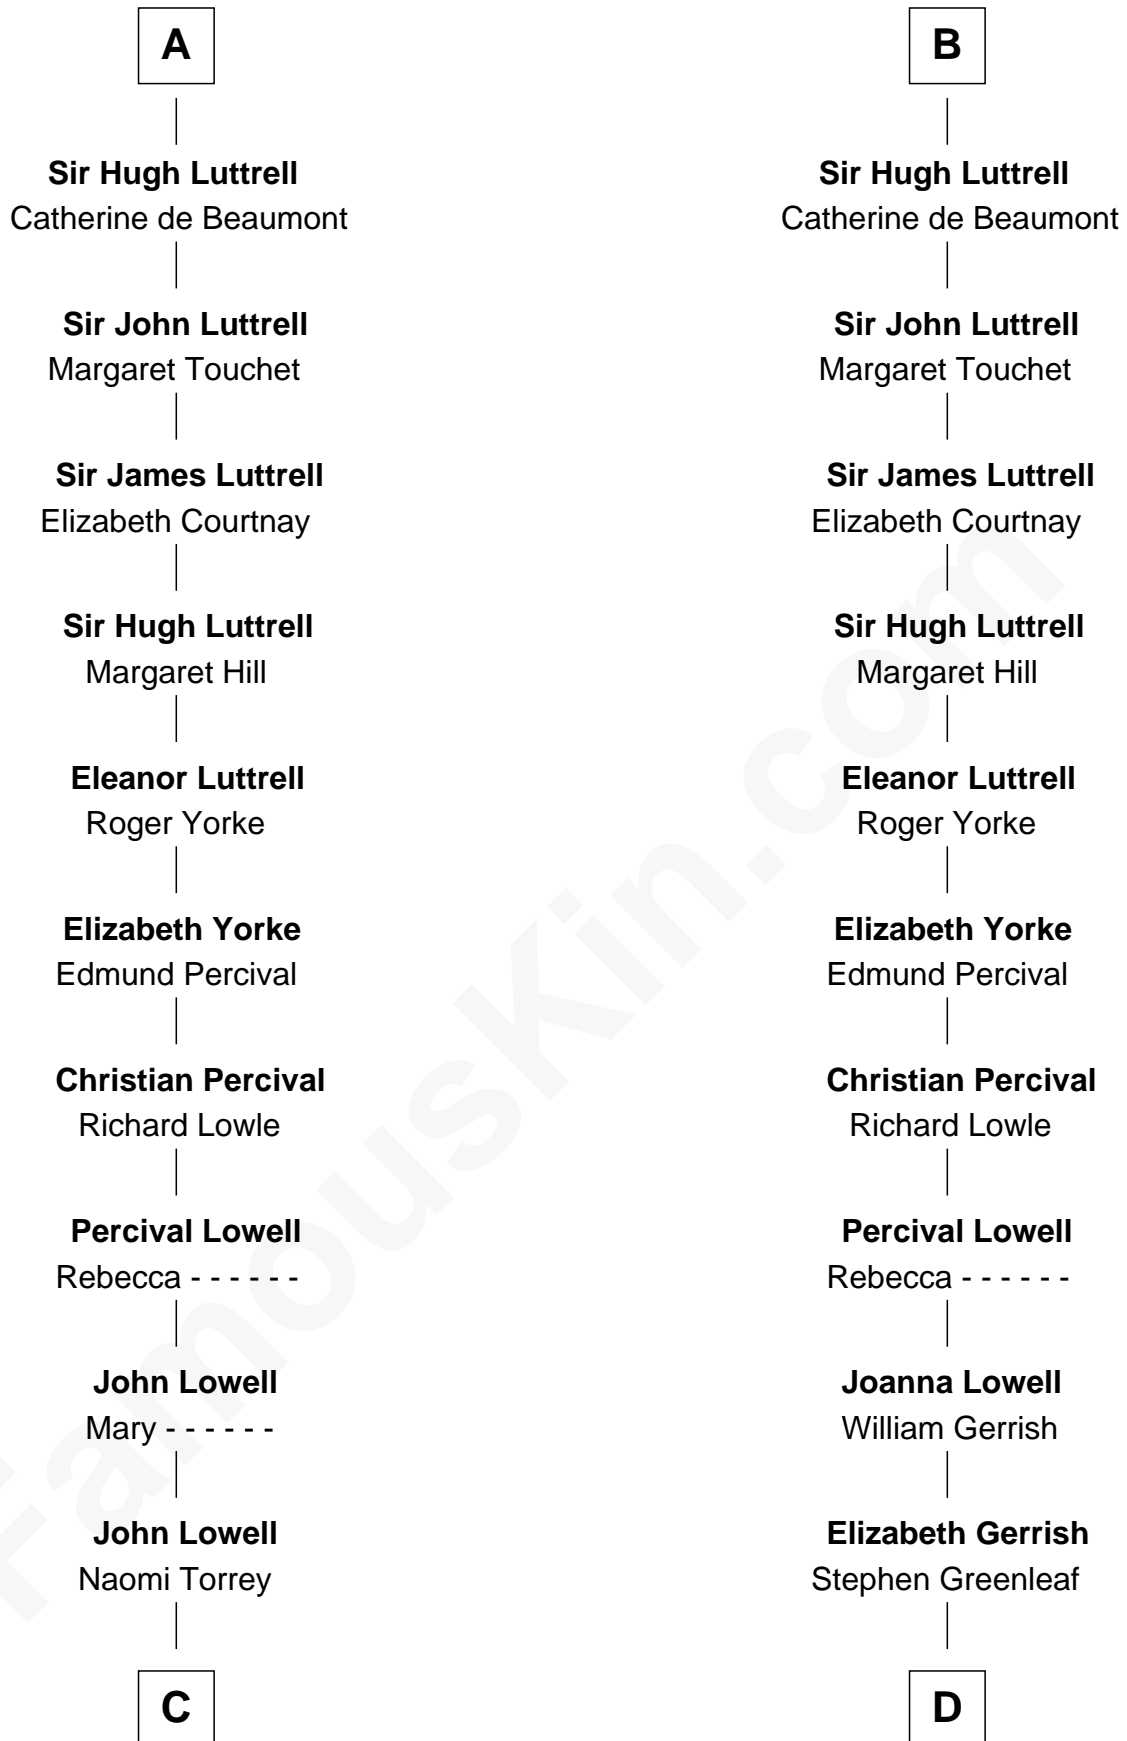

# FamousKin.com Relationship Chart of

**James Russell Lowell**

*American "Fireside" Poet*

21st cousin of

**Herman Melville**

*Author of Moby Dick*

**Baldwin de Reviere**

Adelise - - - - -

**C**

**Ebenezer Lowell**

Elizabeth Shailer

**Rev. John Lowell**

Sarah Champney

**John Lowell**

Rebecca Russell

**Rev. Charles Lowell**