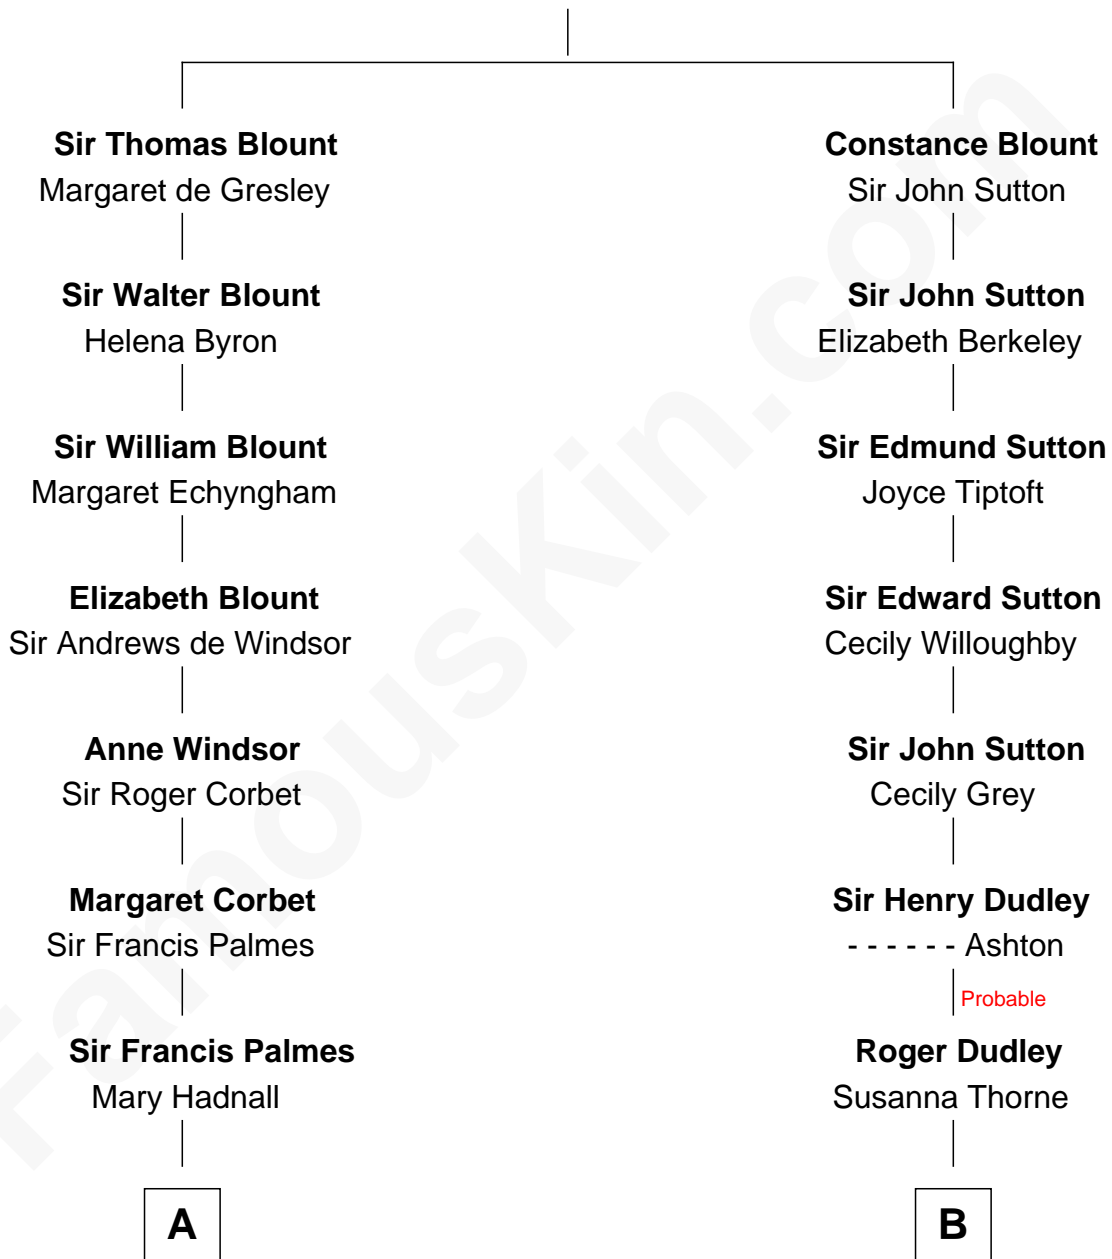

FamousKin.com
Relationship Chart of
James Russell Lowell
American "Fireside" Poet

14th cousin 3 times removed of

Dick Clark
Radio and TV Host

Sir Walter Blount
 Sancha de Ayala

A

Andrew Palmes
Elizabeth Harrison