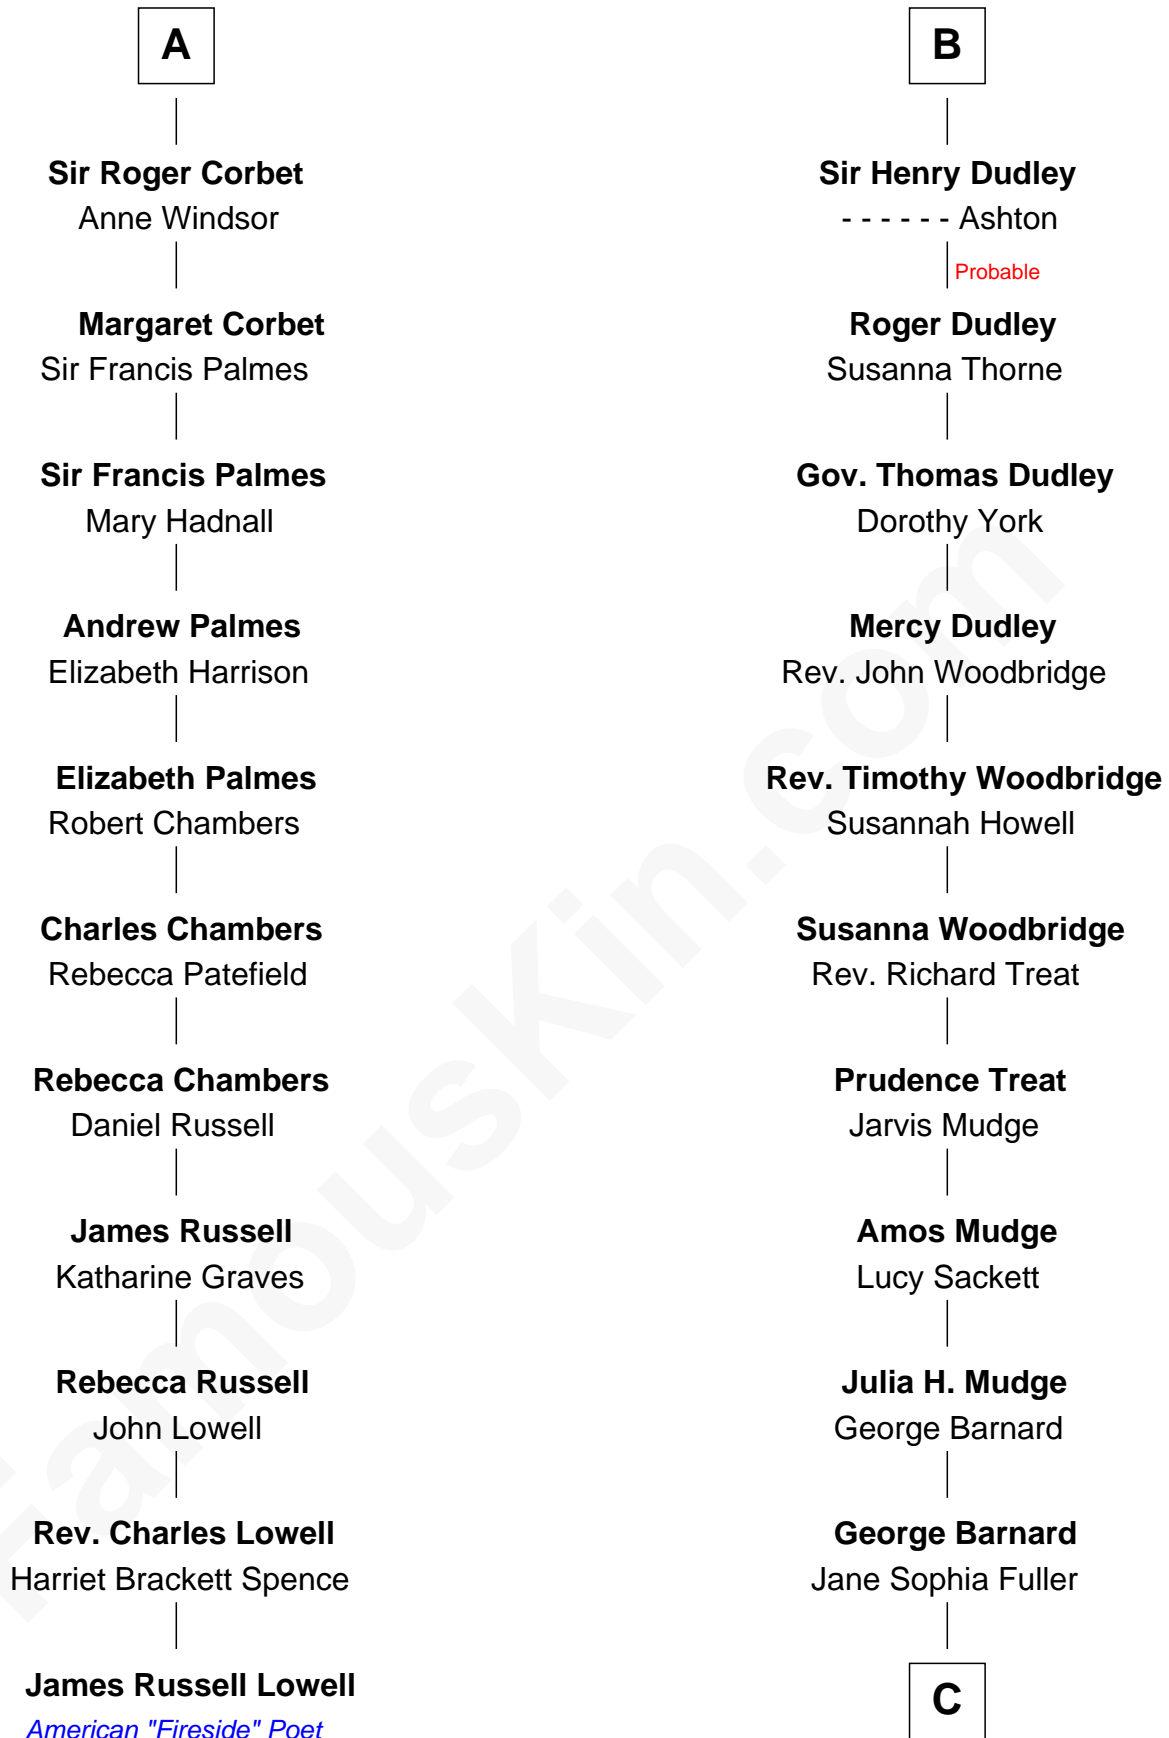

FamousKin.com
Relationship Chart of
James Russell Lowell
American "Fireside" Poet

17th cousin 2 times removed of

Dick Clark
Radio and TV Host

Ralph de Stafford
 Margaret de Audley

C

Charles Fuller Barnard

Anna May Aldridge

Julia Fuller Barnard

Richard Augustus Clark

Dick Clark

Radio and TV Host

FamousKin.com