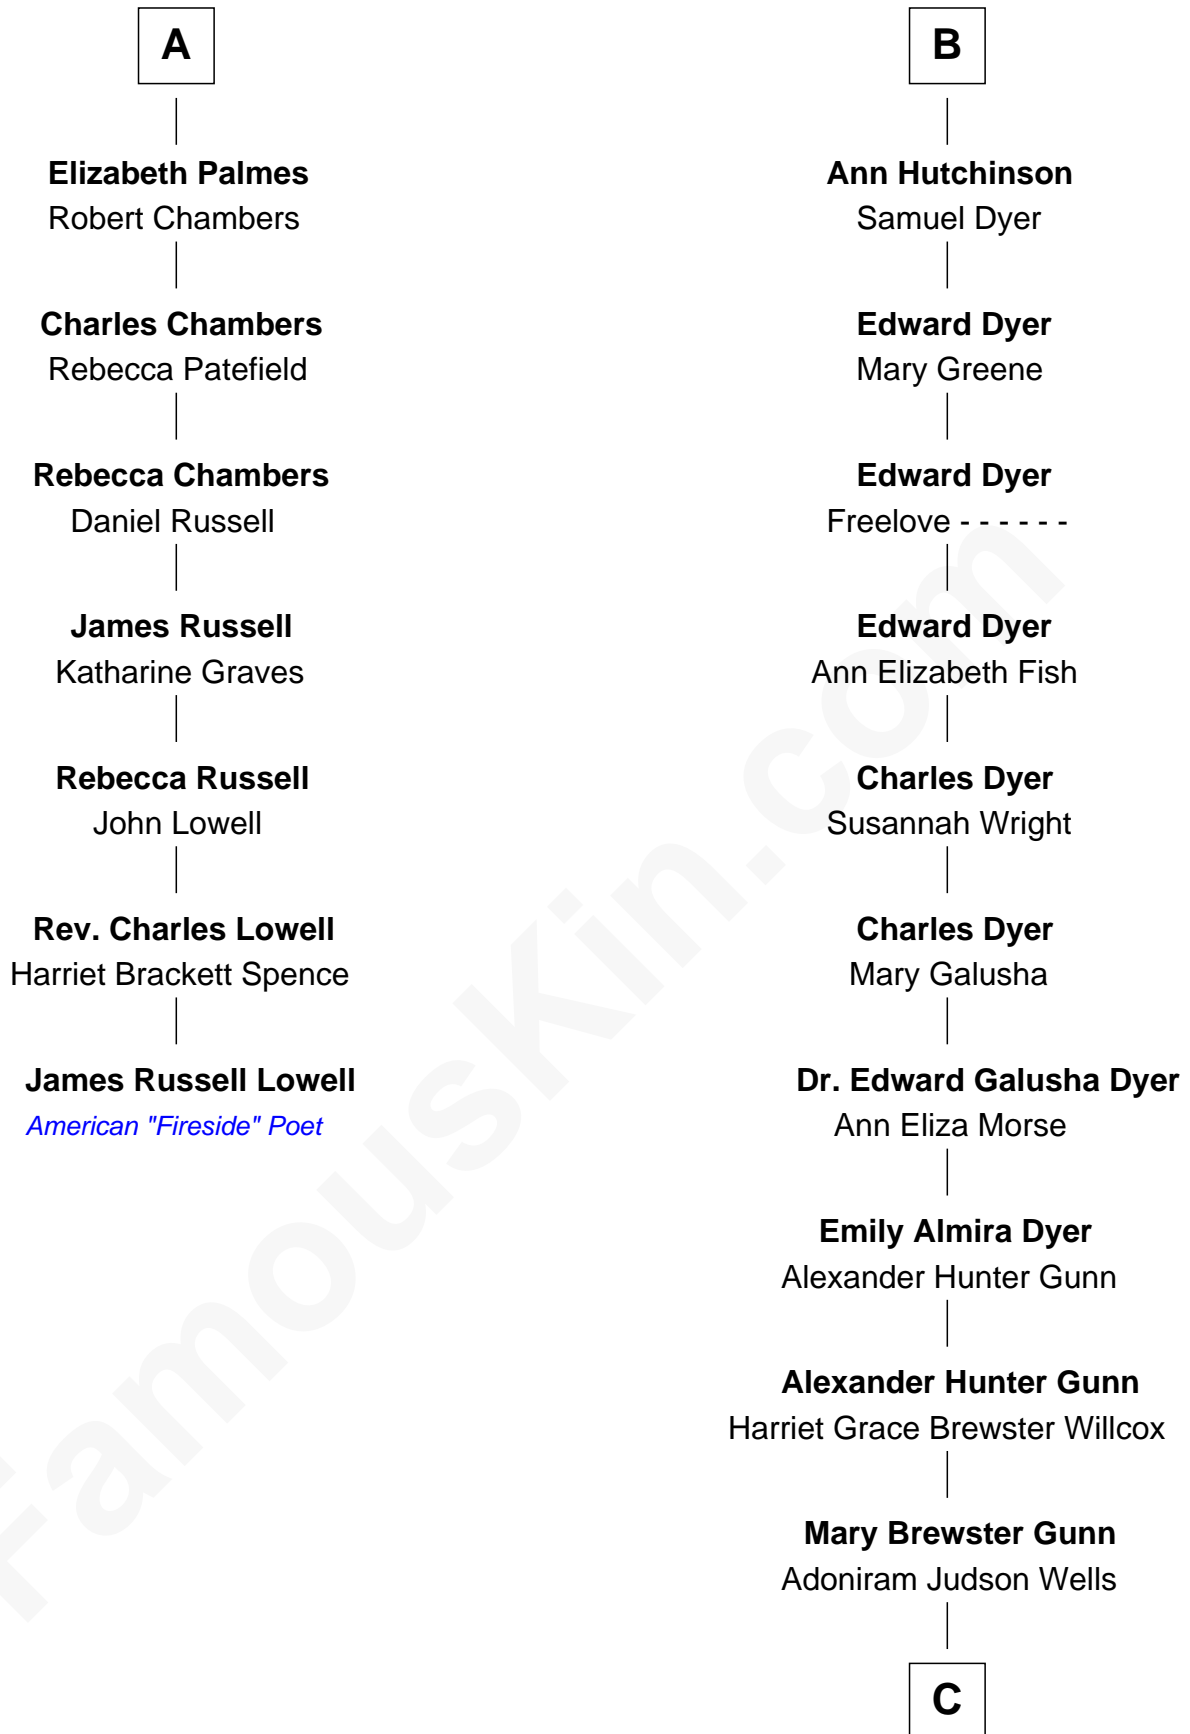

**FamousKin.com**  
**Relationship Chart of**  
**James Russell Lowell**  
*American "Fireside" Poet*

13th cousin 5 times removed of

**Elisabeth Shue**  
*TV and Movie Actress*

**Sir Thomas Blount**  
 Margaret de Gresley

**C**

**Anne Brewster Wells**

James William Shue

**Elisabeth Shue**

*TV and Movie Actress*

FamousKin.com