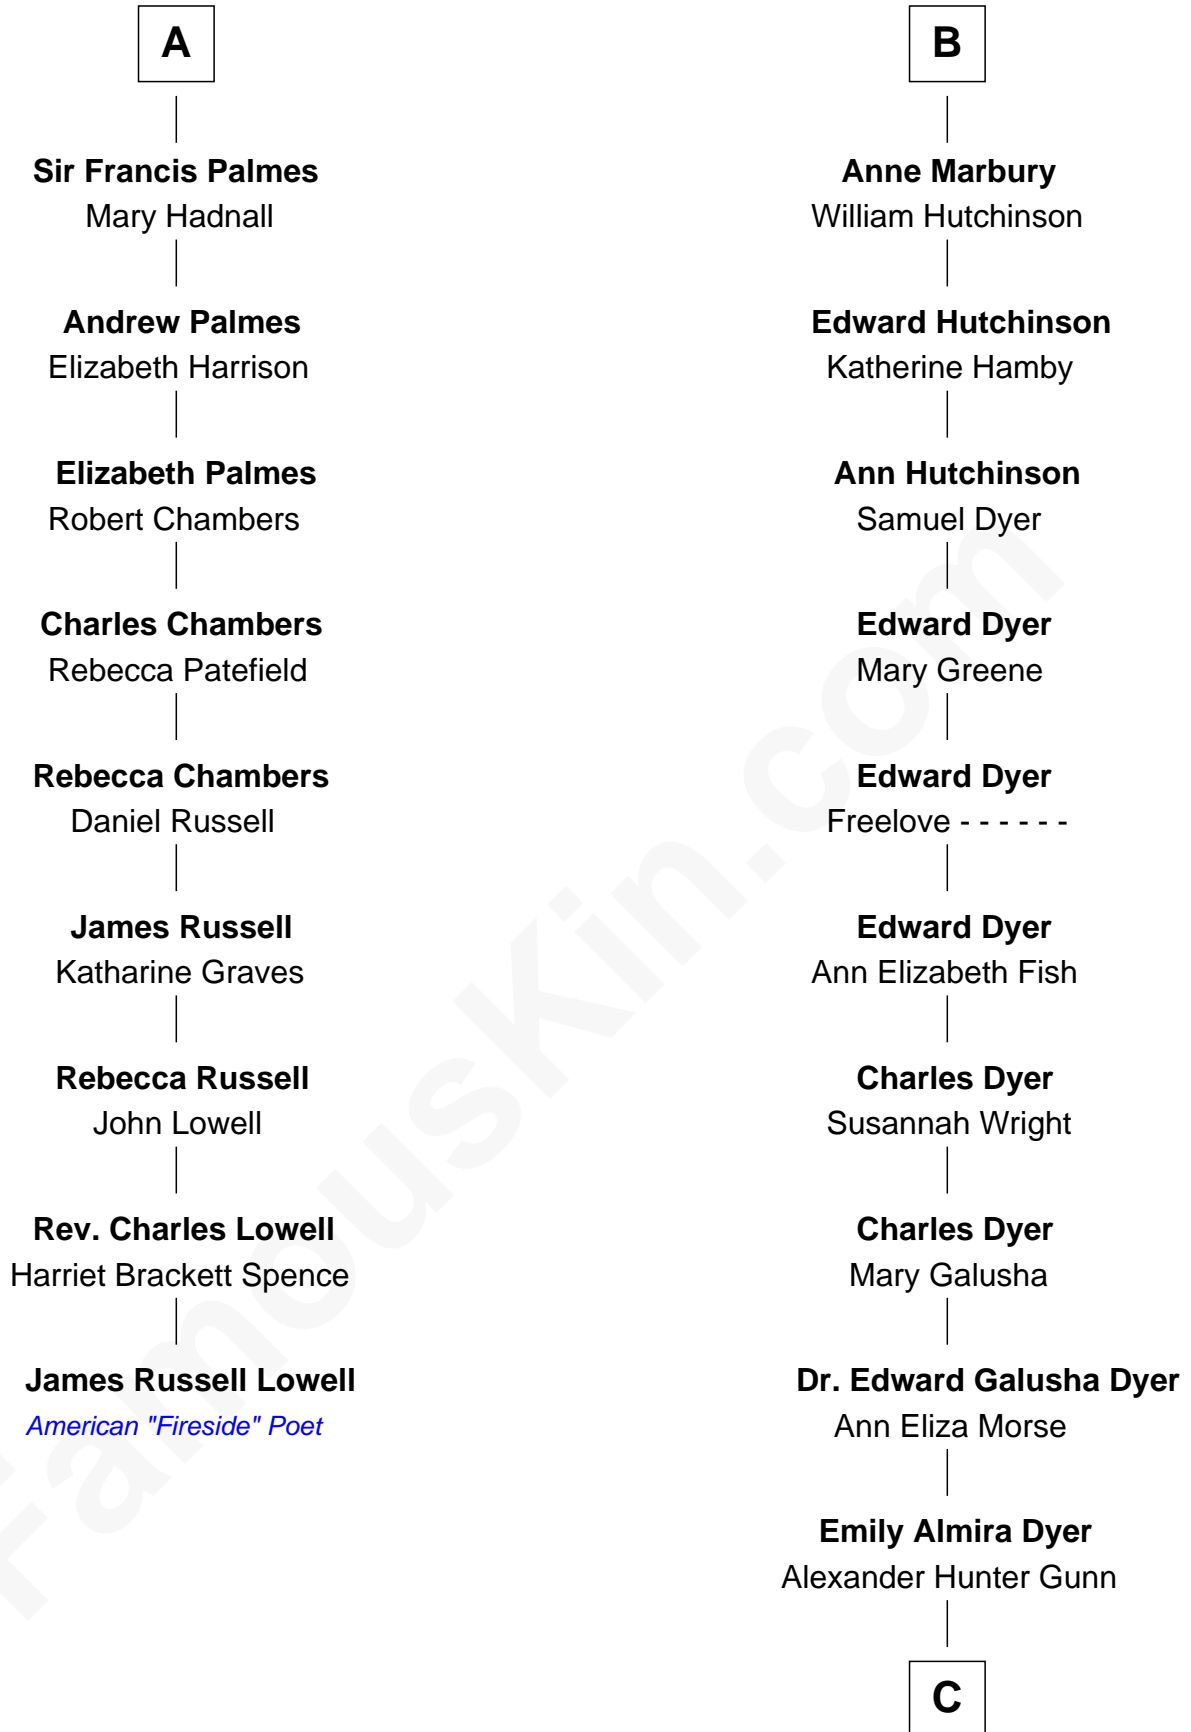

FamousKin.com

Relationship Chart of

James Russell Lowell

American "Fireside" Poet

15th cousin 5 times removed of

Elisabeth Shue
TV and Movie Actress

C

Alexander Hunter Gunn
Harriet Grace Brewster Willcox

Mary Brewster Gunn
Adoniram Judson Wells

Anne Brewster Wells
James William Shue

Elisabeth Shue
TV and Movie Actress