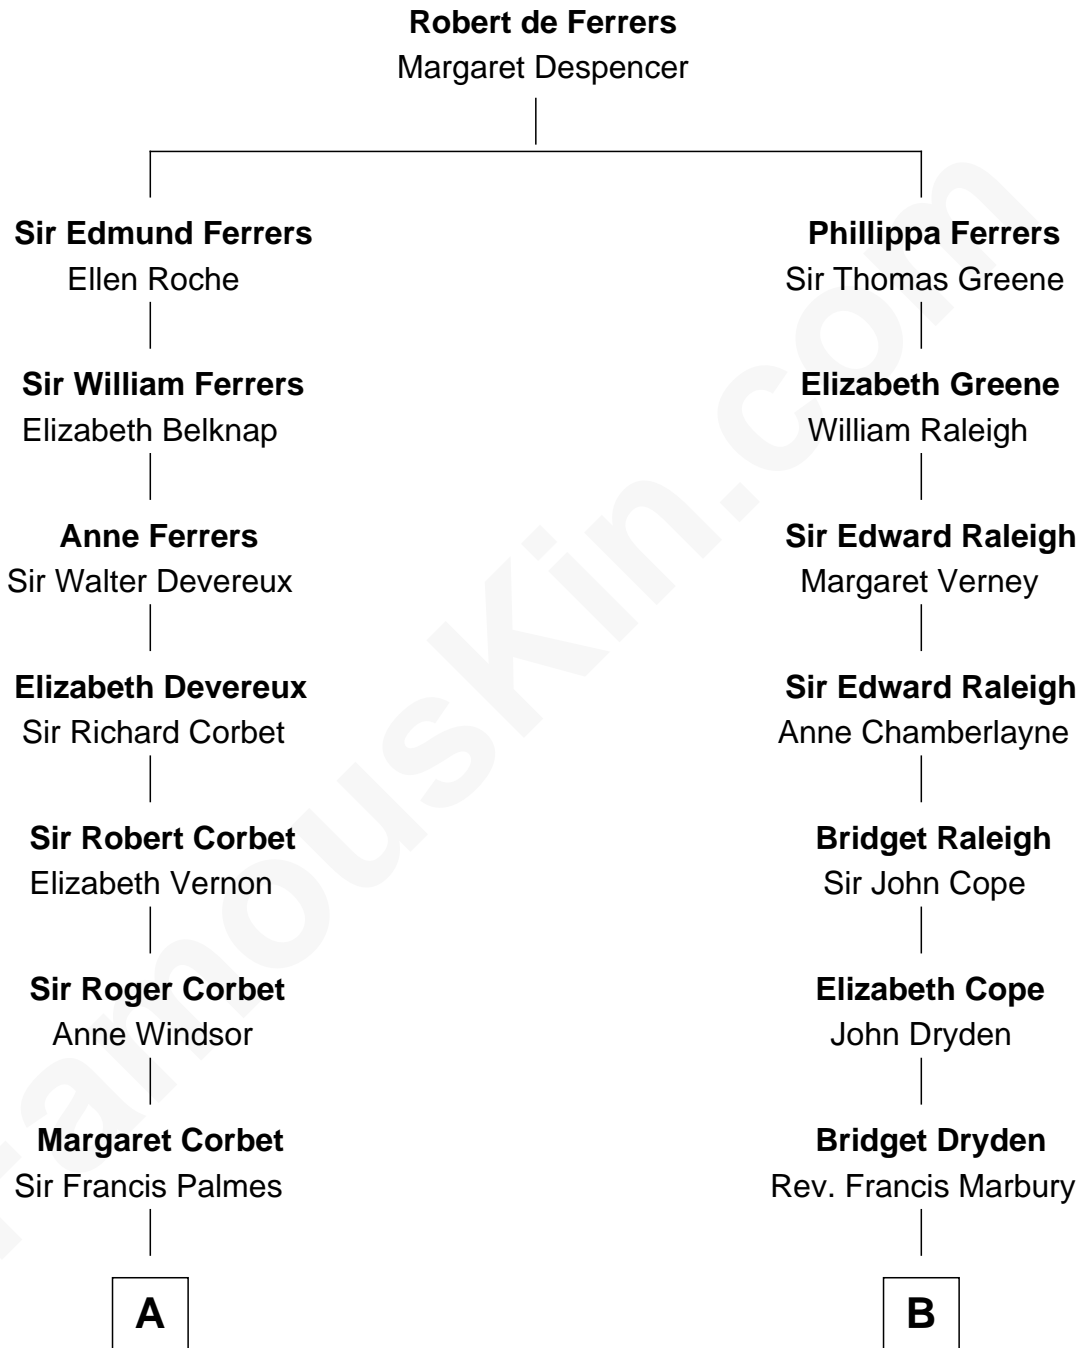

FamousKin.com

Relationship Chart of

James Russell Lowell

American "Fireside" Poet

15th cousin 5 times removed of

Elisabeth Shue
TV and Movie Actress

C

Alexander Hunter Gunn
Harriet Grace Brewster Willcox

Mary Brewster Gunn
Adoniram Judson Wells

Anne Brewster Wells
James William Shue

Elisabeth Shue
TV and Movie Actress