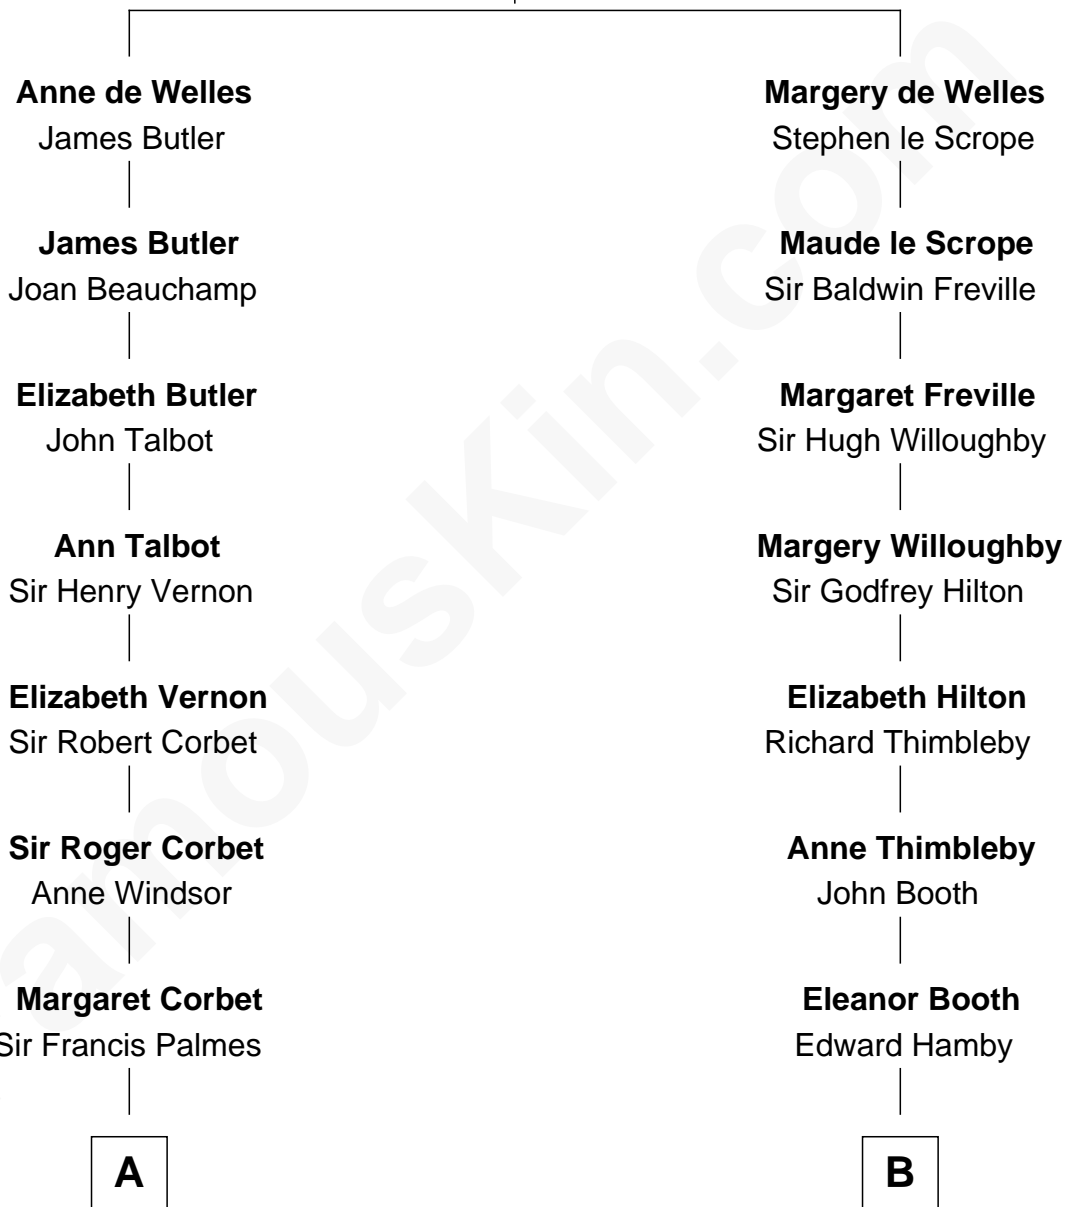

FamousKin.com
Relationship Chart of
James Russell Lowell
American "Fireside" Poet

15th cousin 6 times removed of

Elisabeth Shue
TV and Movie Actress

John de Welles
 Maud de Roos

C

Emily Almira Dyer
Alexander Hunter Gunn

Alexander Hunter Gunn
Harriet Grace Brewster Willcox

Mary Brewster Gunn
Adoniram Judson Wells

Anne Brewster Wells
James William Shue

Elisabeth Shue
TV and Movie Actress