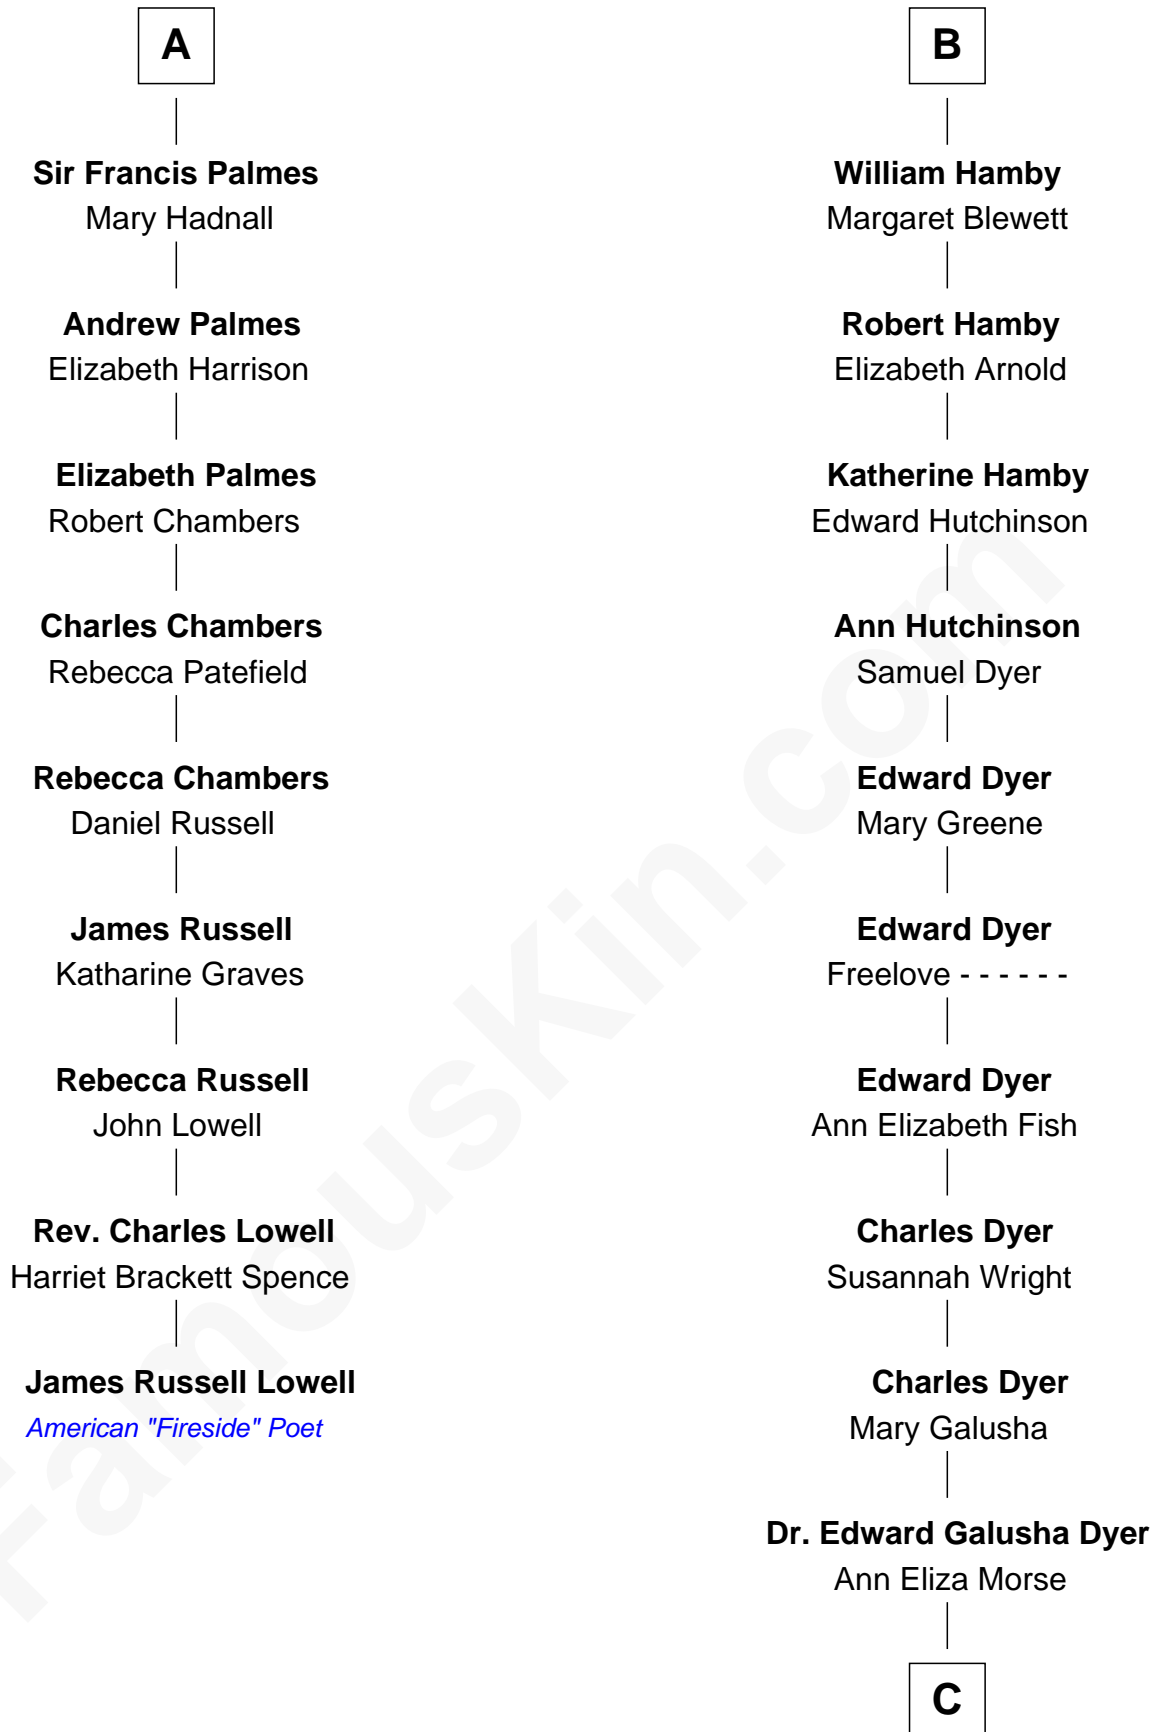

FamousKin.com
Relationship Chart of
James Russell Lowell
American "Fireside" Poet

15th cousin 6 times removed of

Elisabeth Shue
TV and Movie Actress

John de Welles
 Maud de Roos

C

Emily Almira Dyer
Alexander Hunter Gunn

Alexander Hunter Gunn
Harriet Grace Brewster Willcox

Mary Brewster Gunn
Adoniram Judson Wells

Anne Brewster Wells
James William Shue

Elisabeth Shue
TV and Movie Actress