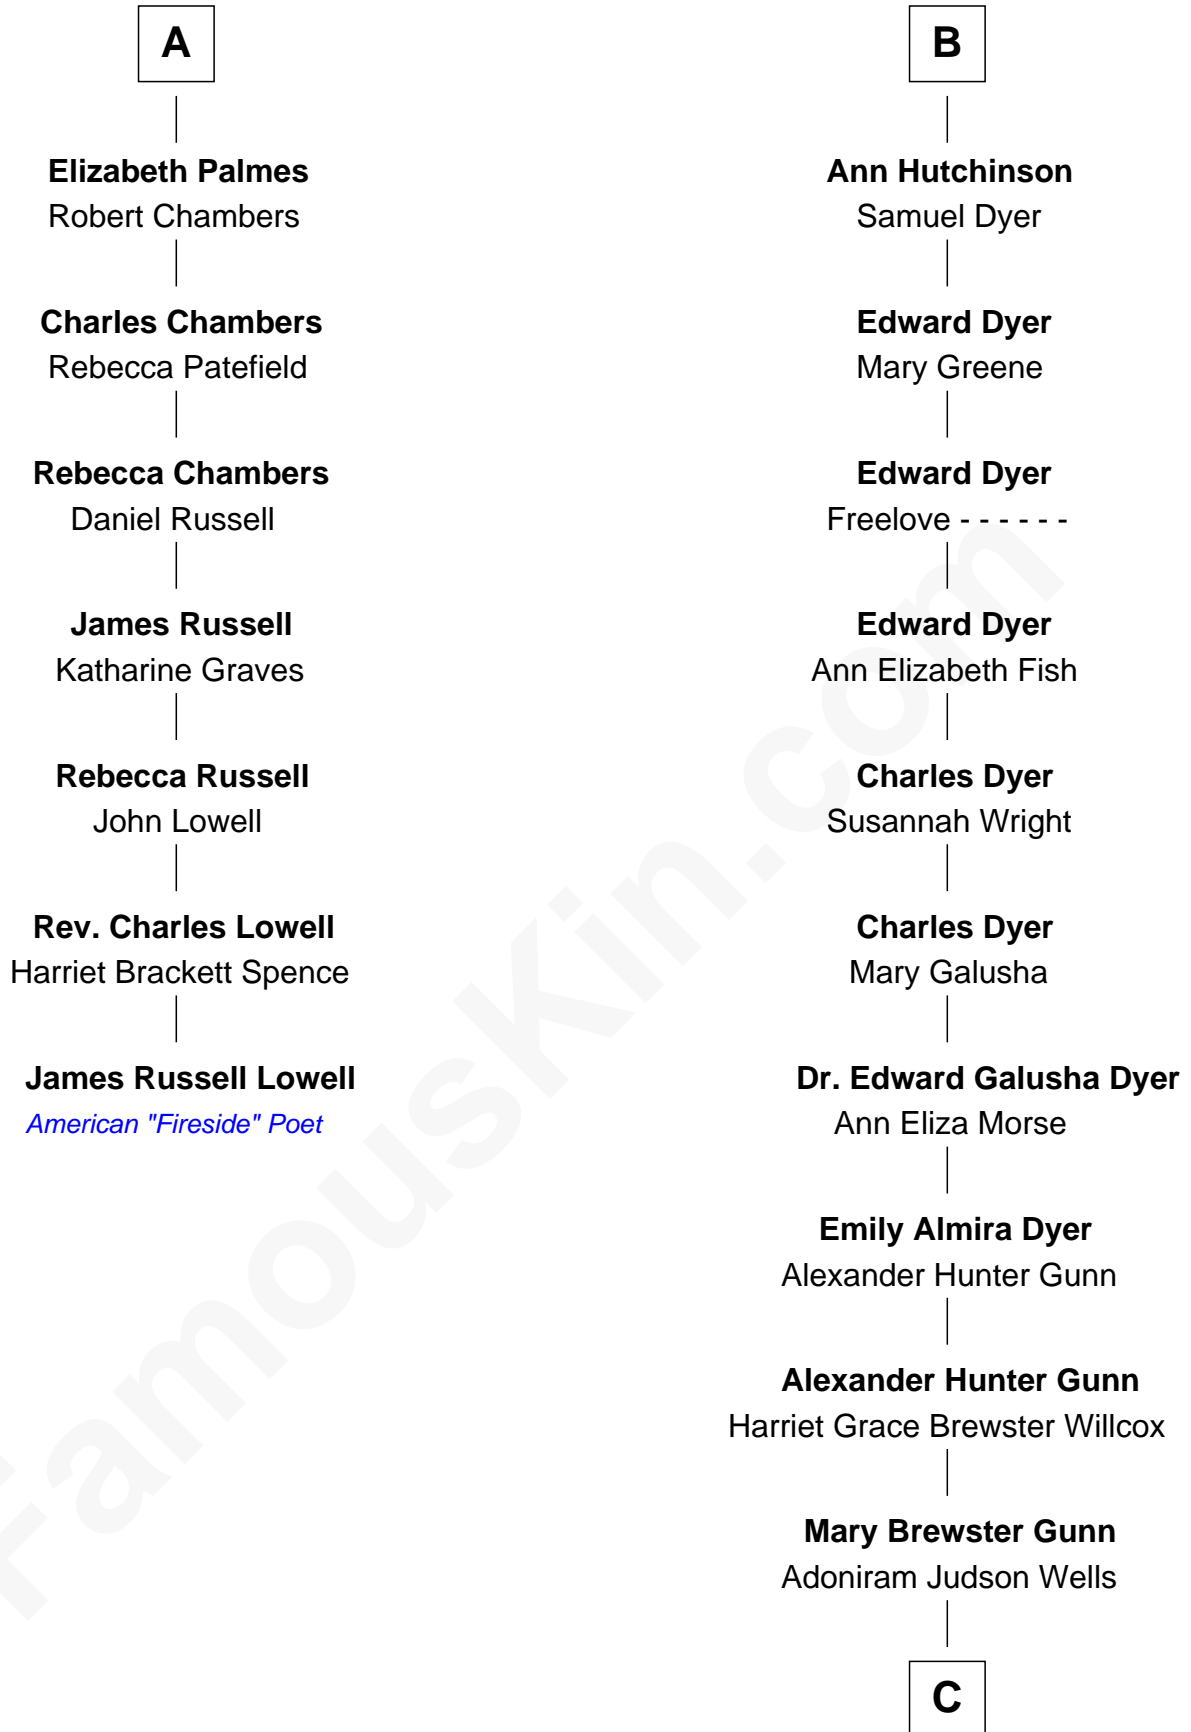

FamousKin.com
Relationship Chart of
James Russell Lowell
American "Fireside" Poet

13th cousin 5 times removed of

Andrew Shue
TV Actor

Sir Thomas Blount
 Margaret de Gresley

C

—
Anne Brewster Wells

James William Shue

—
Andrew Shue

TV Actor

FamousKin.com