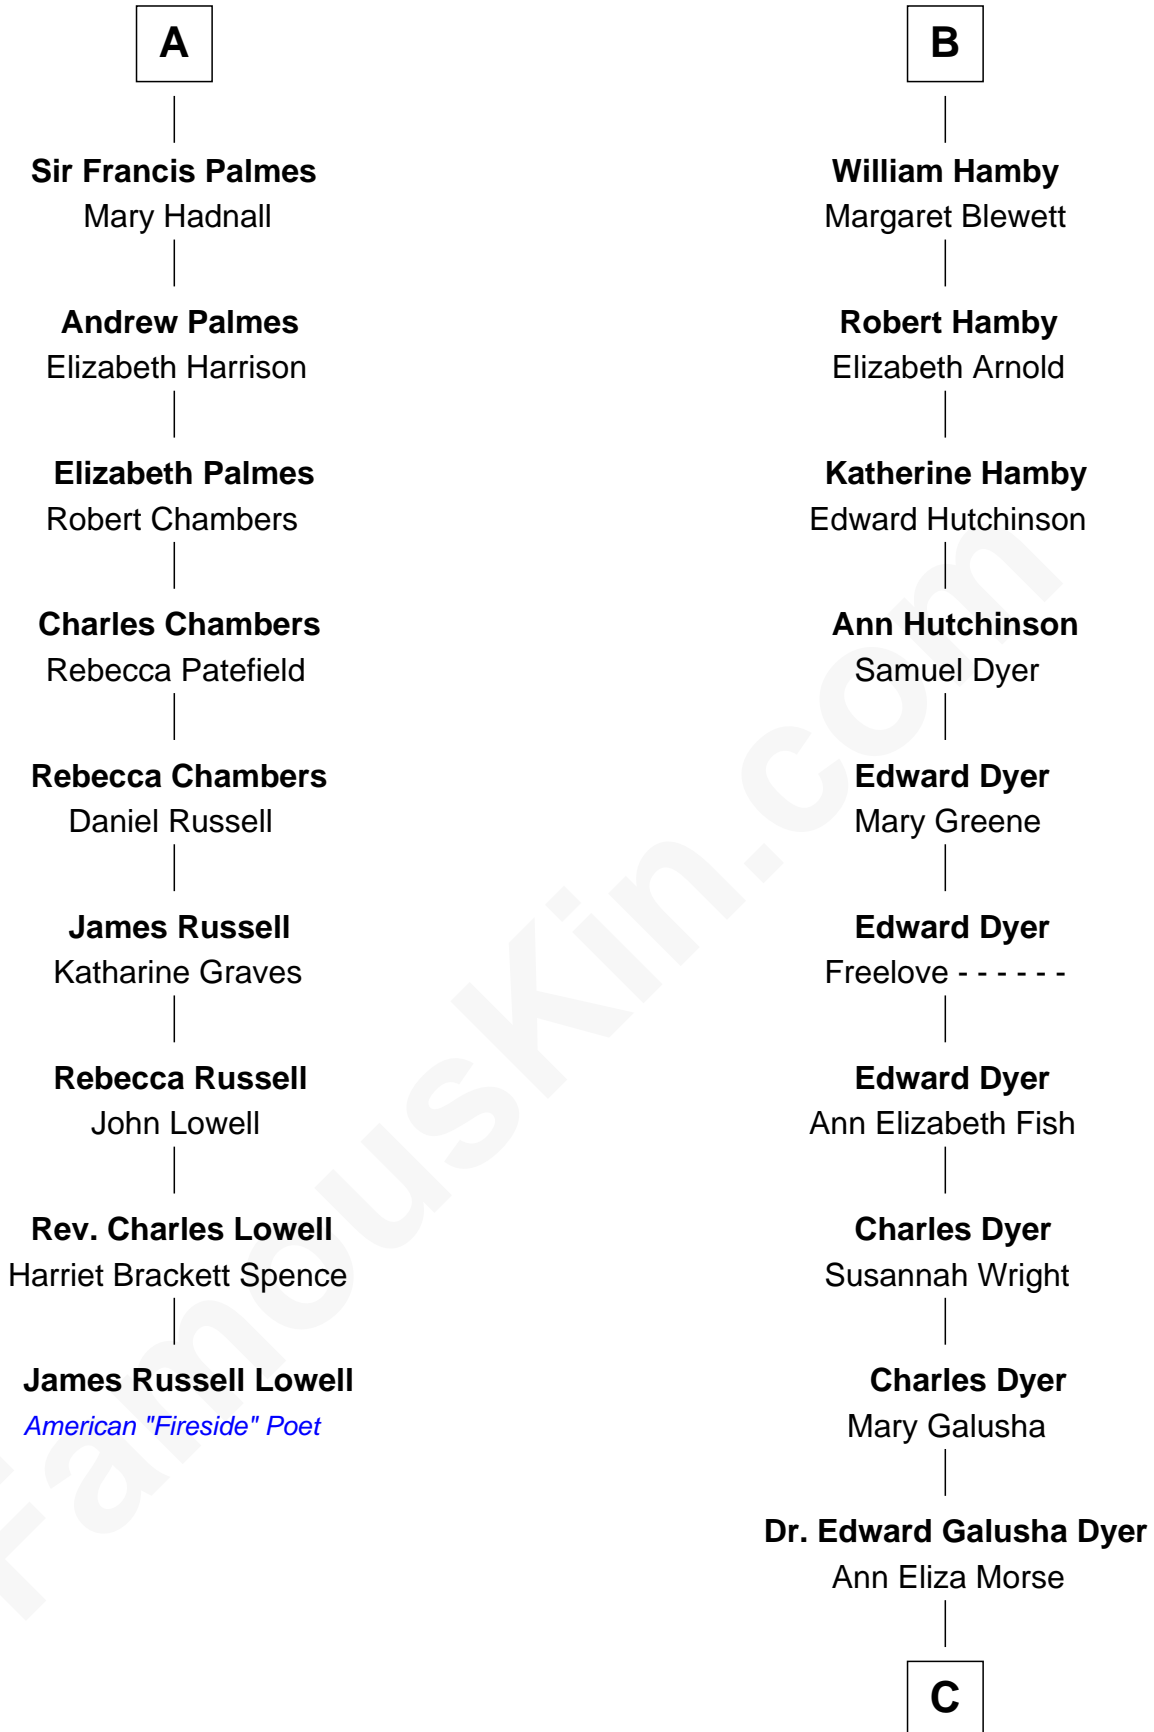

FamousKin.com

Relationship Chart of

James Russell Lowell

American "Fireside" Poet

15th cousin 6 times removed of

Andrew Shue
TV Actor

John de Welles
Maud de Roos

C

Emily Almira Dyer
Alexander Hunter Gunn

Alexander Hunter Gunn
Harriet Grace Brewster Willcox

Mary Brewster Gunn
Adoniram Judson Wells

Anne Brewster Wells
James William Shue

Andrew Shue
TV Actor