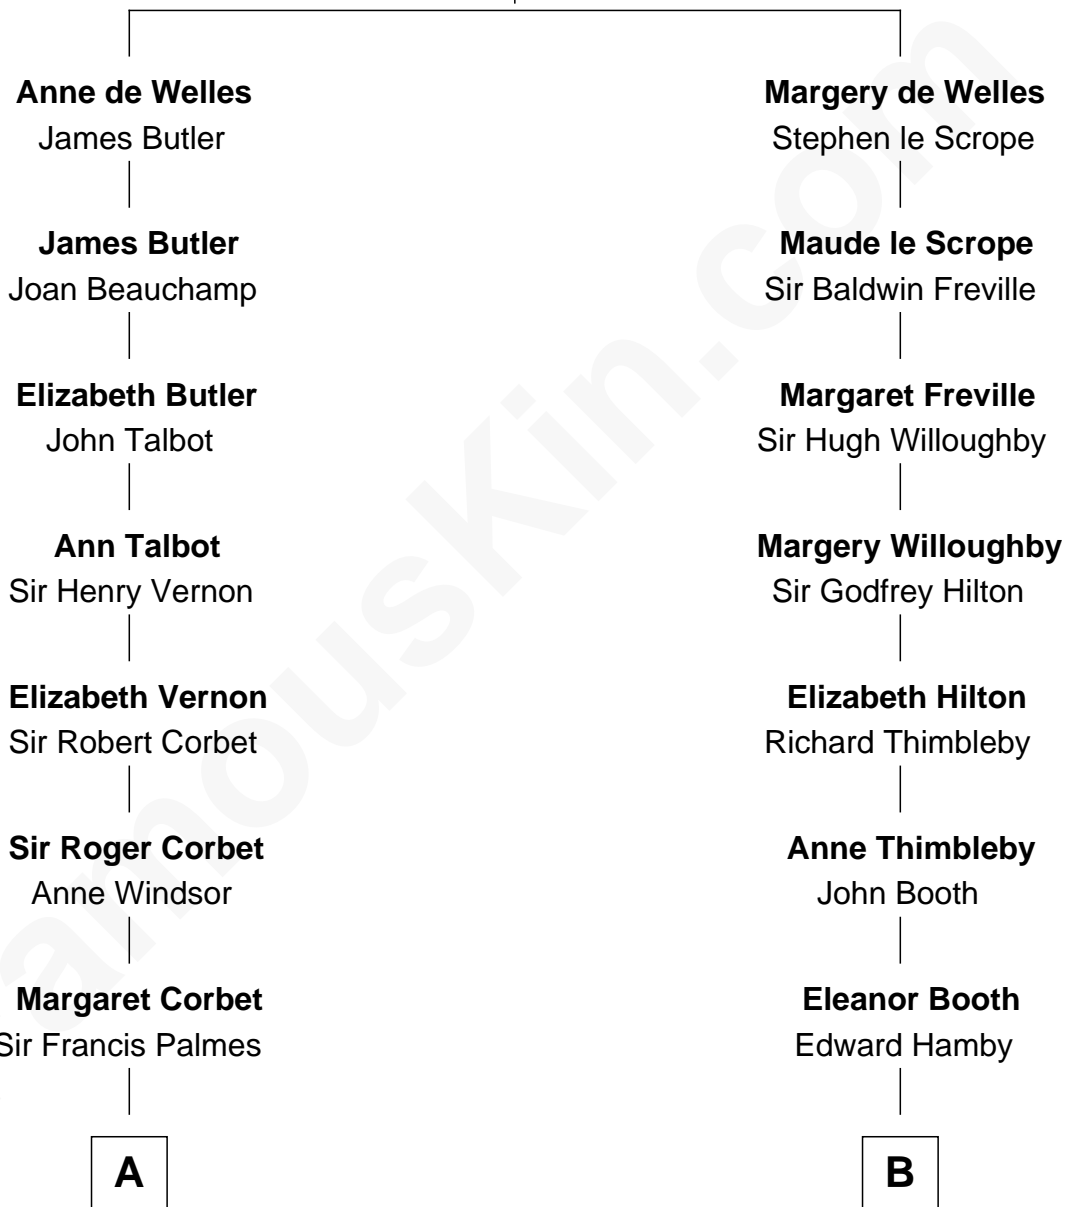

FamousKin.com

Relationship Chart of

James Russell Lowell

American "Fireside" Poet

15th cousin 6 times removed of

Andrew Shue
TV Actor

John de Welles
Maud de Roos

C

Emily Almira Dyer
Alexander Hunter Gunn

Alexander Hunter Gunn
Harriet Grace Brewster Willcox

Mary Brewster Gunn
Adoniram Judson Wells

Anne Brewster Wells
James William Shue

Andrew Shue
TV Actor