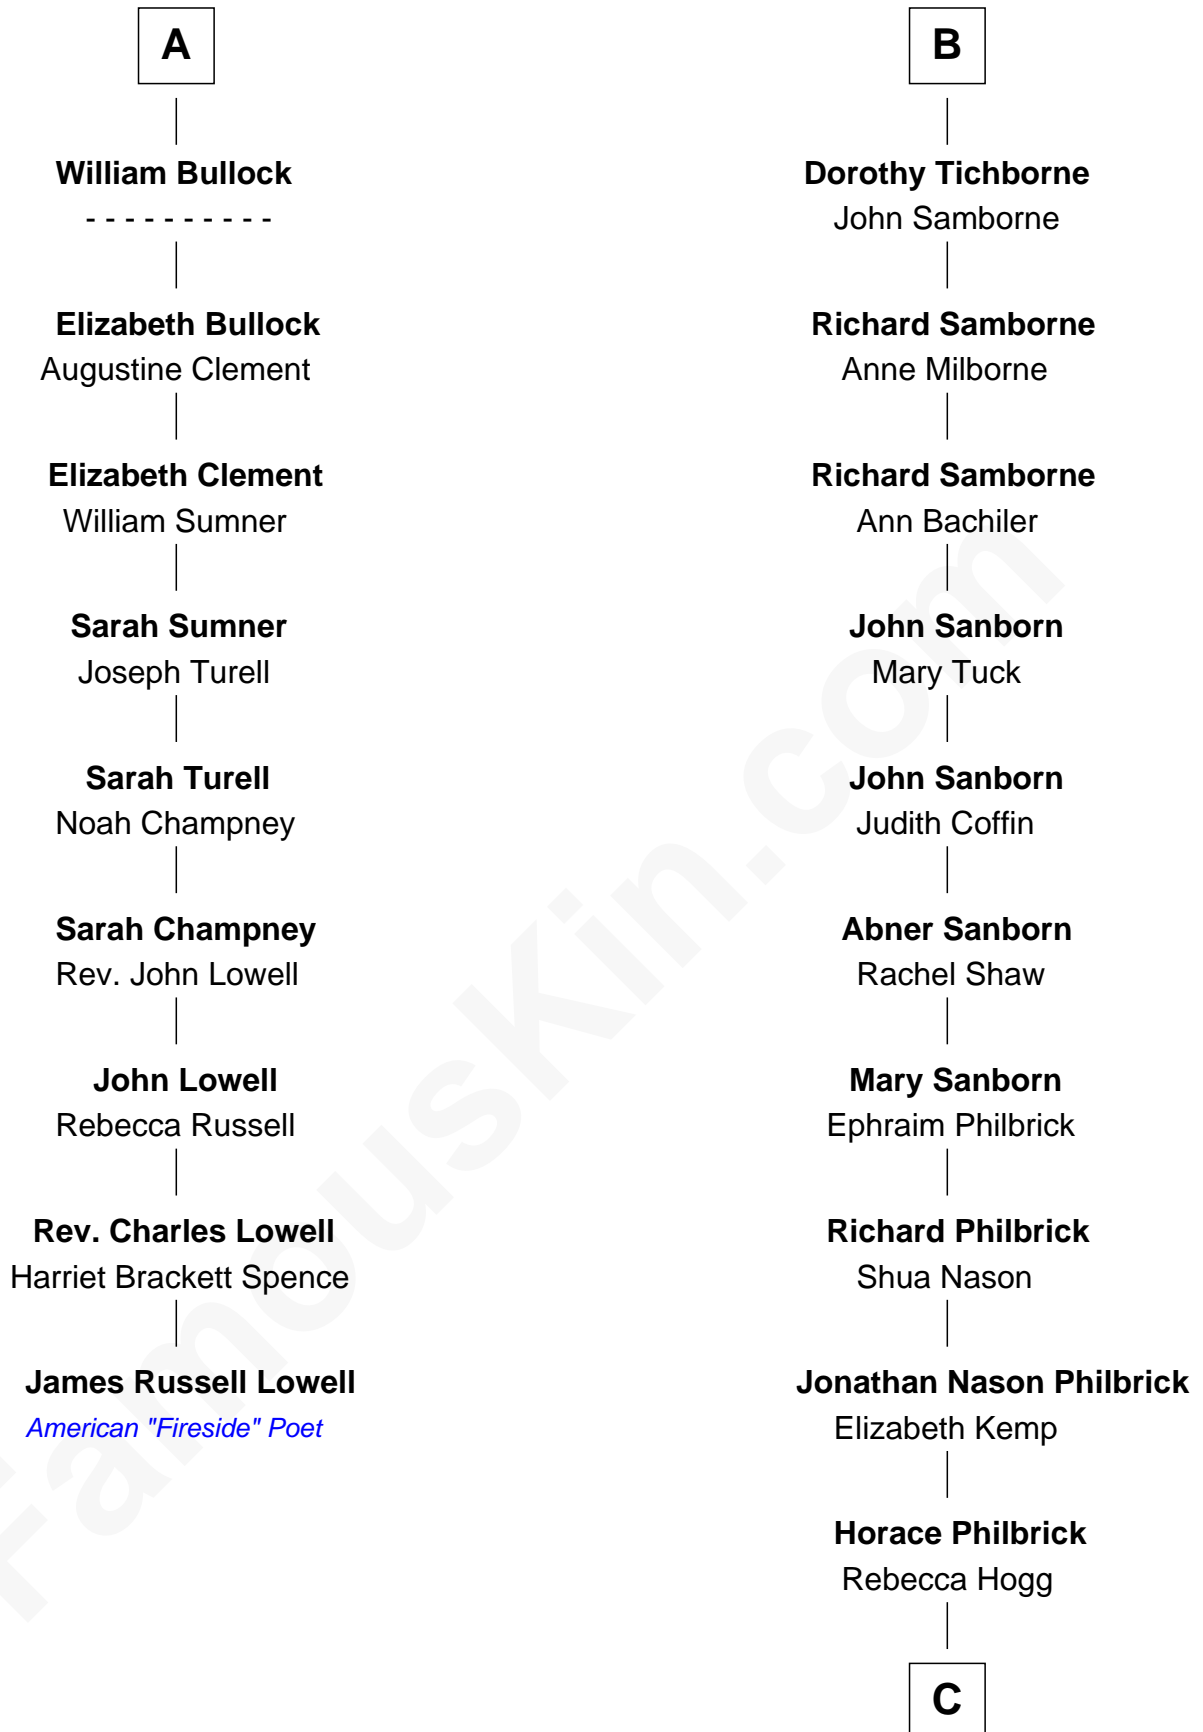

FamousKin.com
Relationship Chart of
James Russell Lowell
American "Fireside" Poet

15th cousin 6 times removed of
Nathaniel Philbrick
Author of In the Heart of the Sea

C

Horace R. Philbrick
Susan Rebecca Furnald

Charles H. Philbrick
Anna Louise Dunlap

Clarence Horace Philbrick
Mary Fredrika Koopman

Thomas L. Philbrick
Marianne Dennis

Nathaniel Philbrick
Author, [In the Heart of the Sea](#)