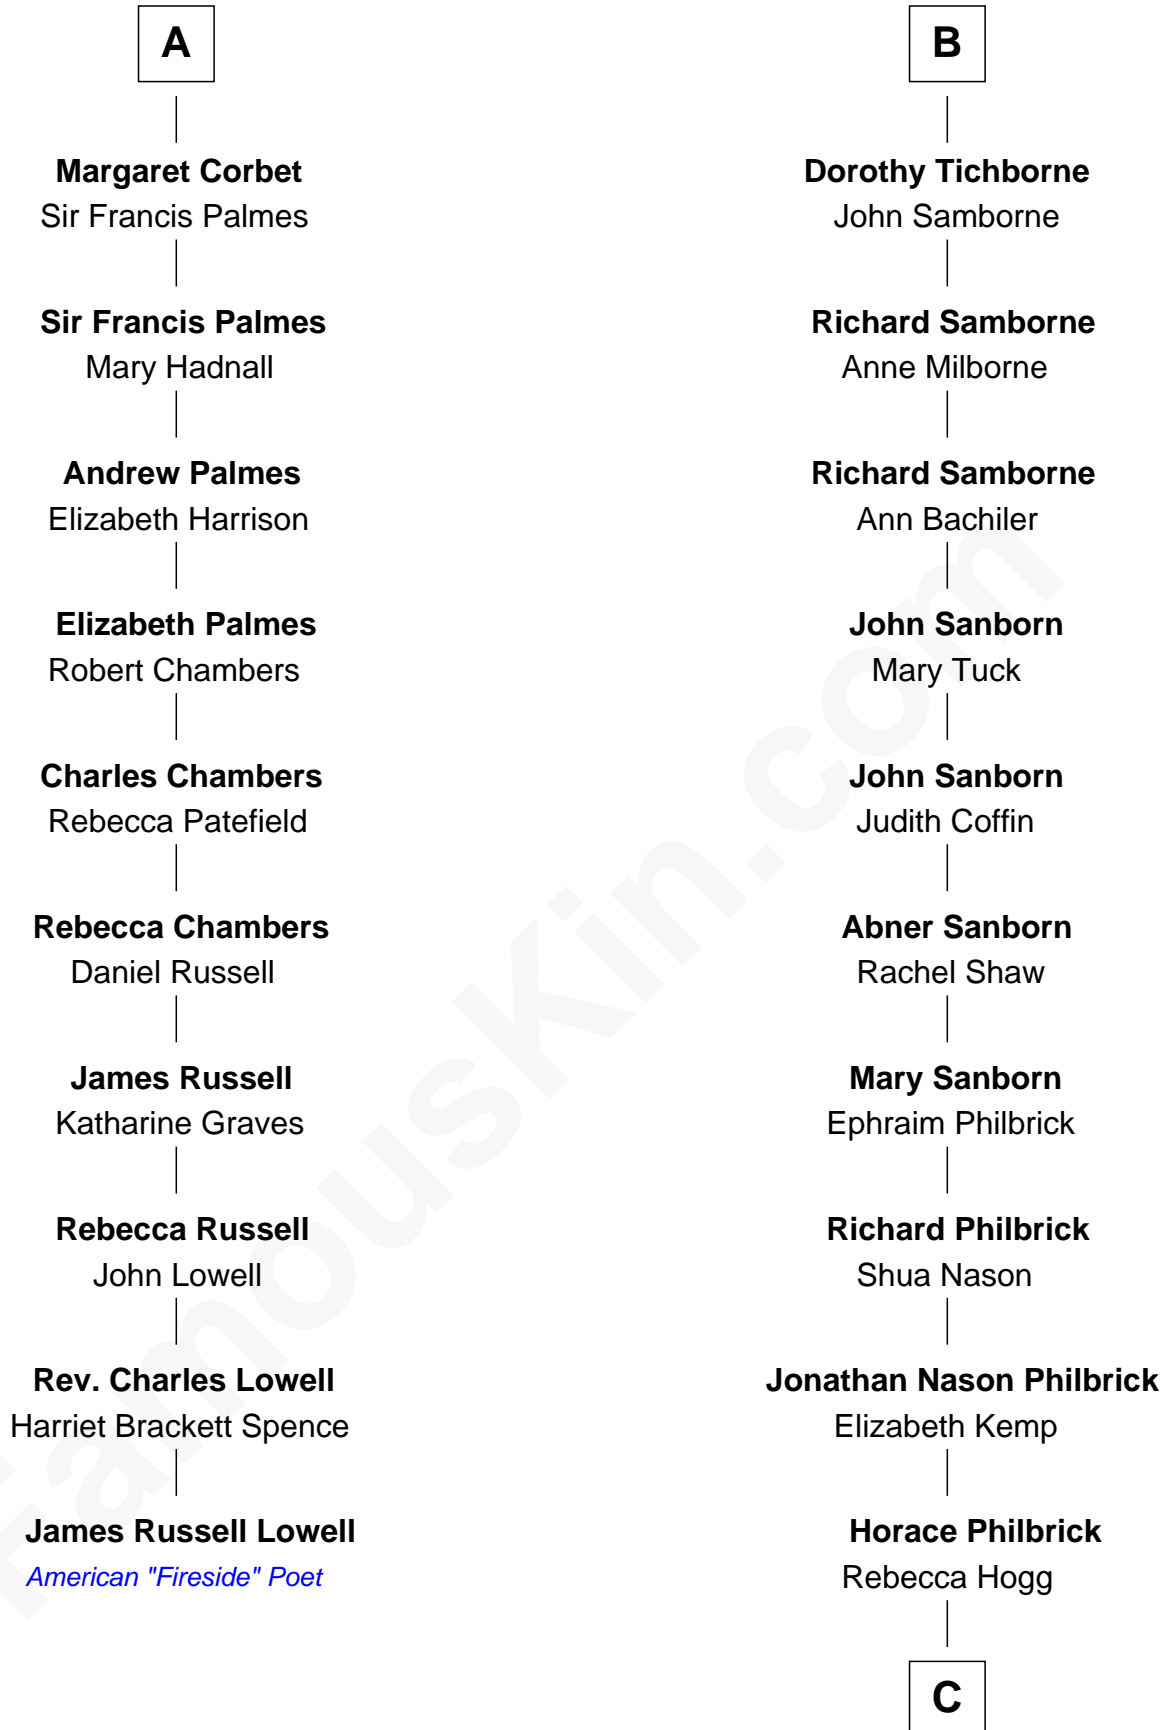

FamousKin.com Relationship Chart of

James Russell Lowell

American "Fireside" Poet

16th cousin 5 times removed of

Nathaniel Philbrick

Author of In the Heart of the Sea

C

Horace R. Philbrick
Susan Rebecca Furnald

Charles H. Philbrick
Anna Louise Dunlap

Clarence Horace Philbrick
Mary Fredrika Koopman

Thomas L. Philbrick
Marianne Dennis

Nathaniel Philbrick
Author, [In the Heart of the Sea](#)