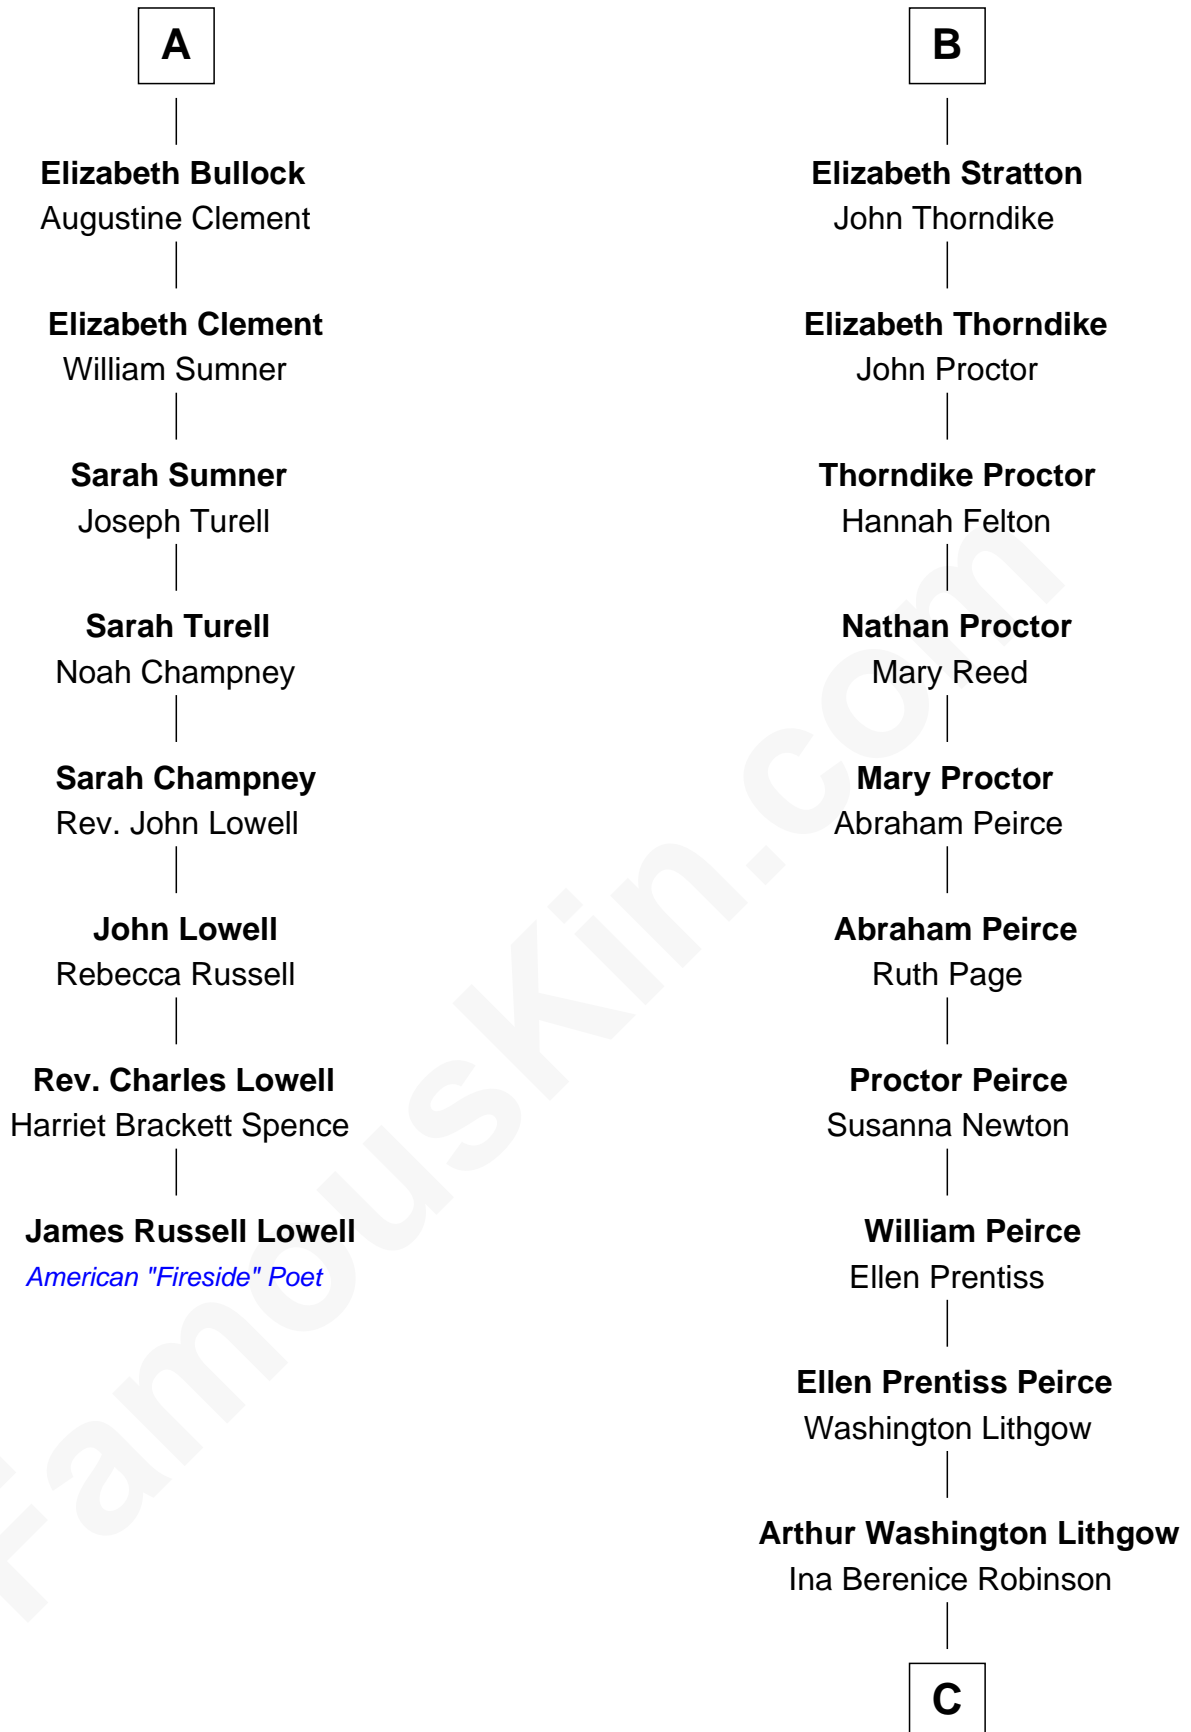

FamousKin.com
Relationship Chart of
James Russell Lowell
American "Fireside" Poet

14th cousin 4 times removed of

John Lithgow
Stage, TV, and Movie Actor

C

Arthur Washington Lithgow

Sarah Jane Price

John Lithgow

Stage, TV, and Movie Actor

FamousKin.com