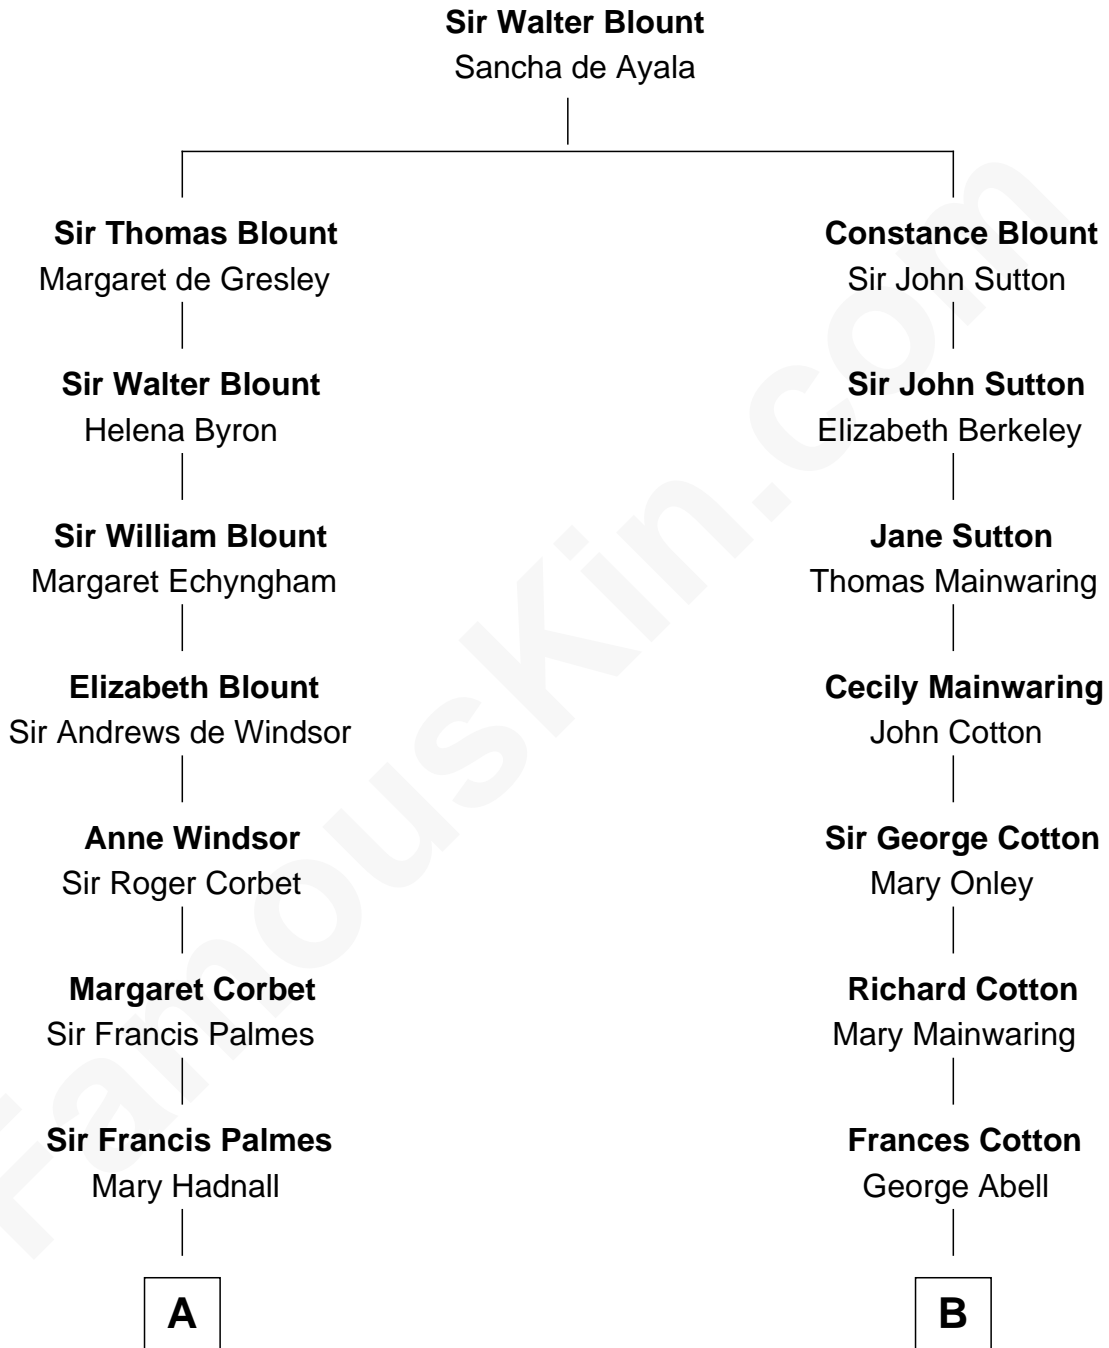

FamousKin.com
Relationship Chart of
James Russell Lowell
American "Fireside" Poet

14th cousin 3 times removed of

Illeana Douglas
TV and Movie Actress

A

Andrew Palmes
Elizabeth Harrison

Elizabeth Palmes
Robert Chambers