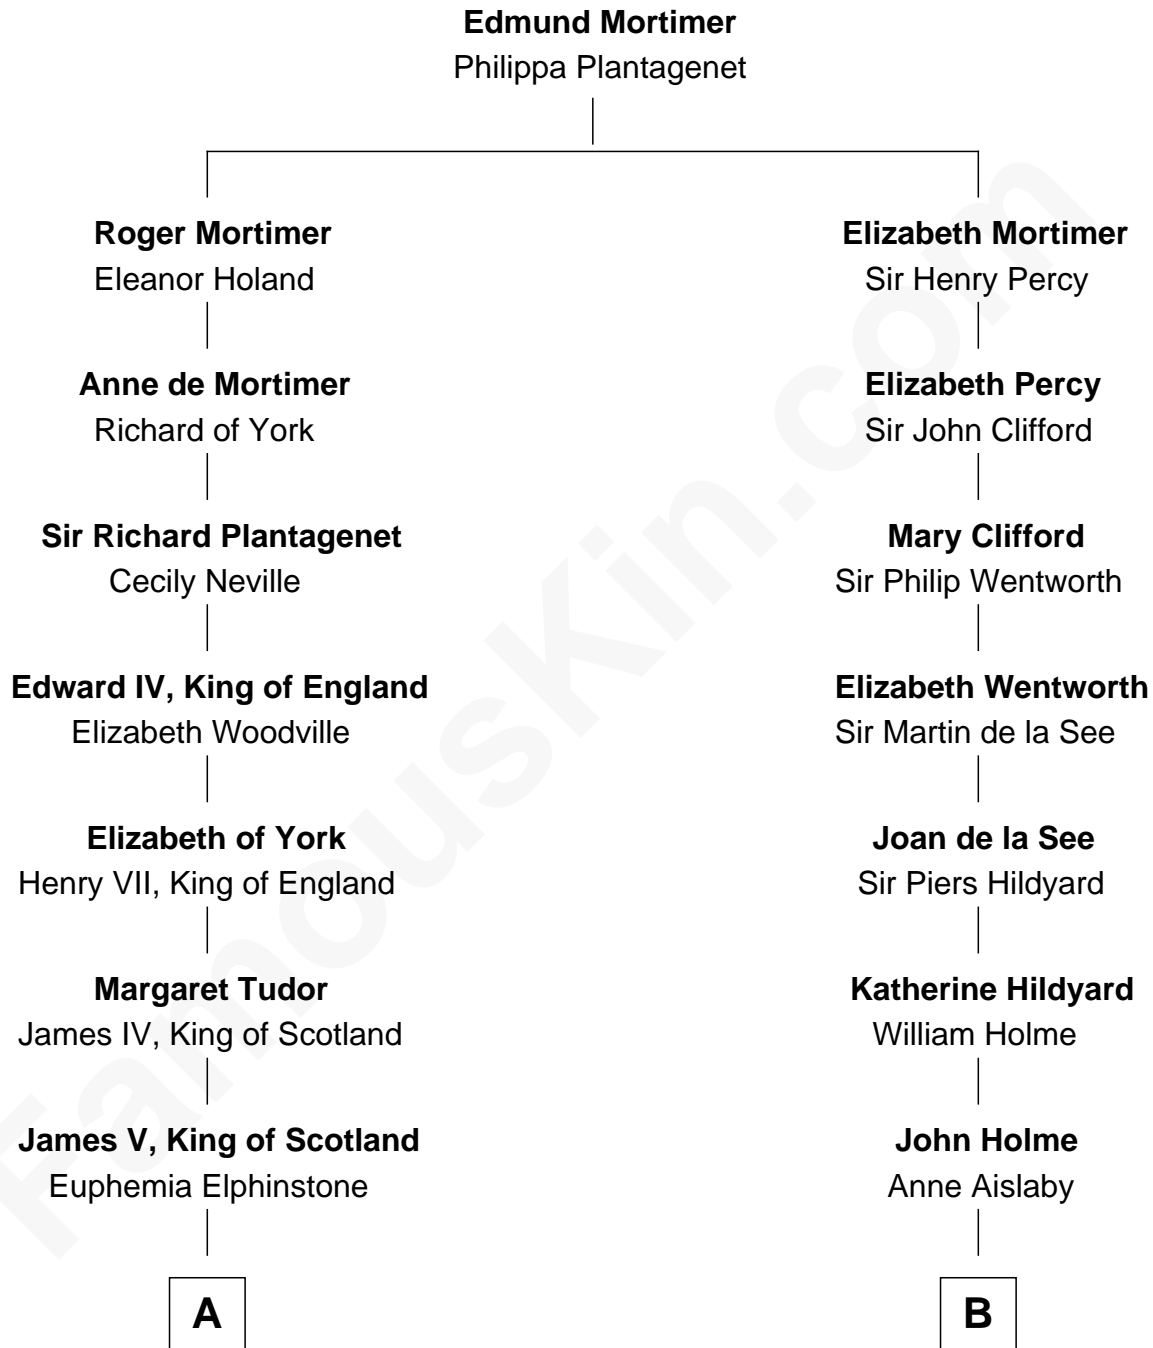

FamousKin.com

Relationship Chart of

James Russell Lowell

American "Fireside" Poet

17th cousin 4 times removed of

Illeana Douglas

TV and Movie Actress

C

Emma Jane Douglas

Col. George Taliaferro Shackelford

Lena Priscilla Shackelford

Edouard Gregory Hesselberg

Melvyn Edouard Hesselberg

Rosalind Hightower

Gregory Hesselberg

Joan Georgescu