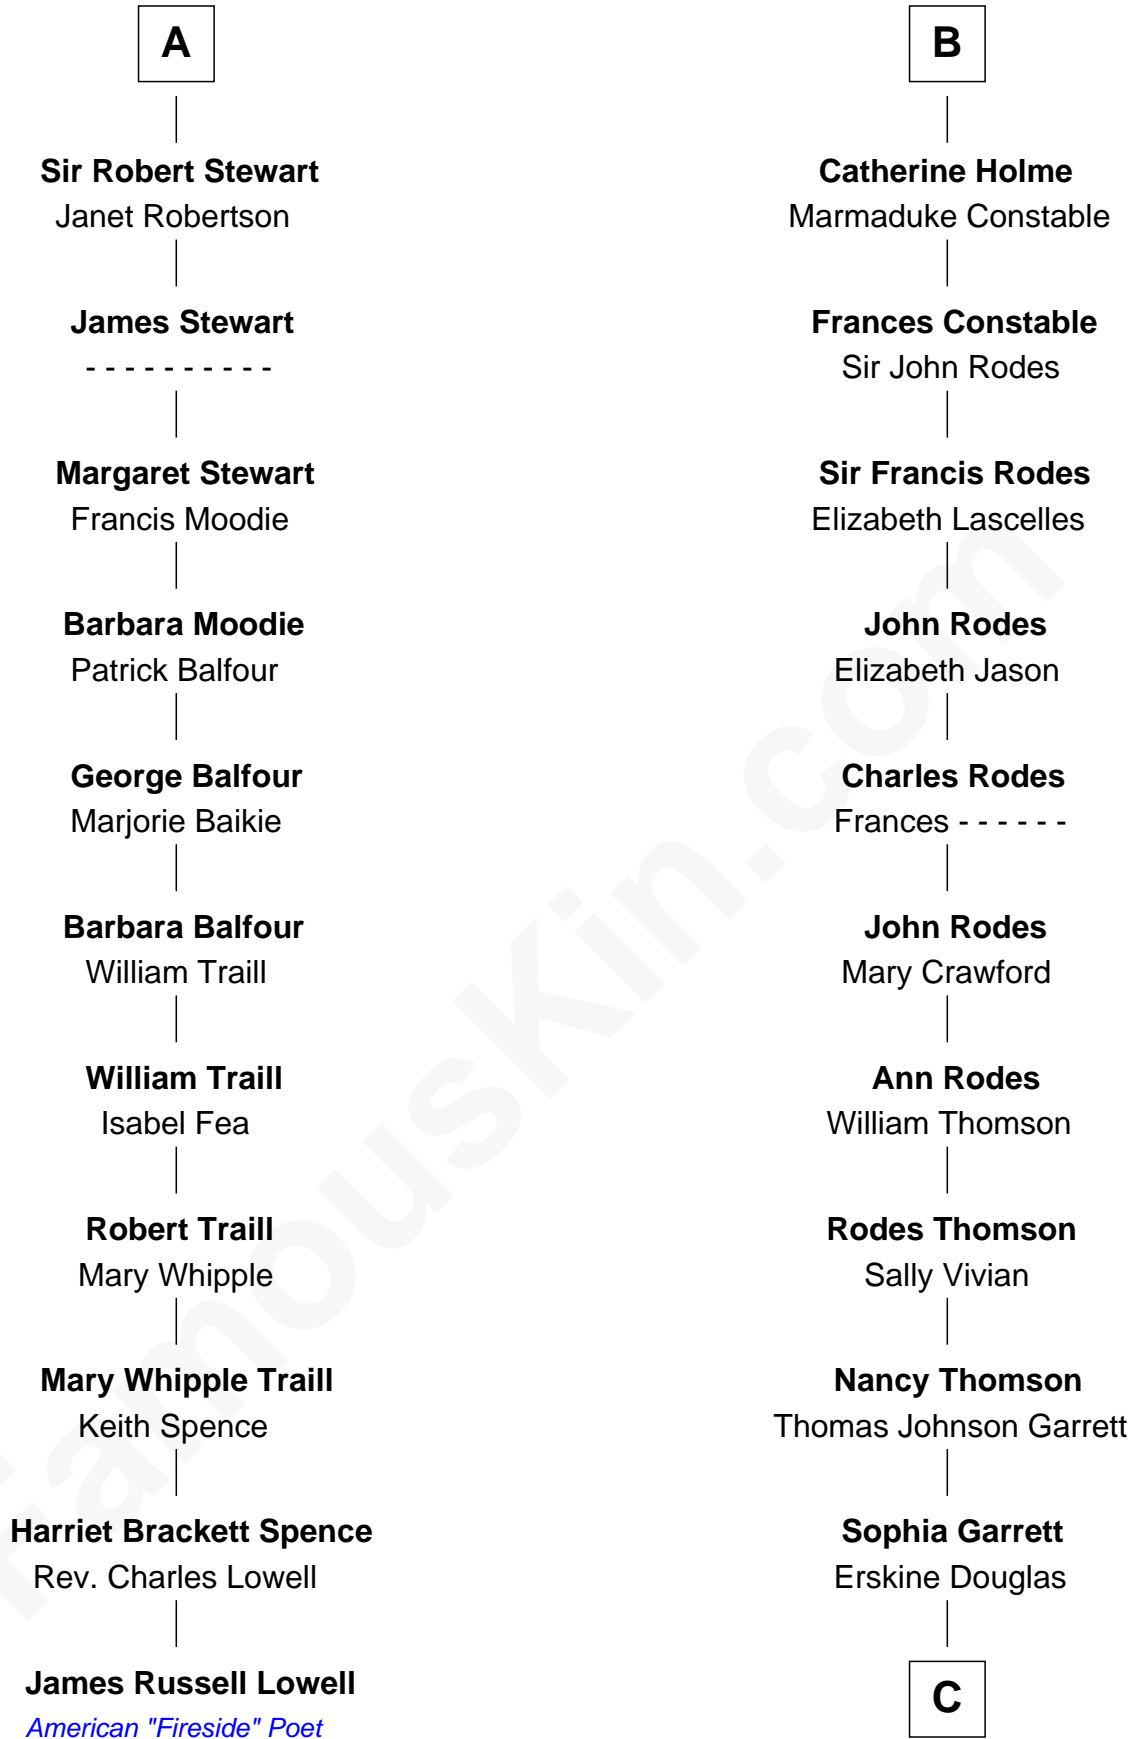

FamousKin.com

Relationship Chart of

James Russell Lowell

American "Fireside" Poet

17th cousin 4 times removed of

Illeana Douglas

TV and Movie Actress

C

Emma Jane Douglas

Col. George Taliaferro Shackelford

Lena Priscilla Shackelford

Edouard Gregory Hesselberg

Melvyn Edouard Hesselberg

Rosalind Hightower

Gregory Hesselberg

Joan Georgescu