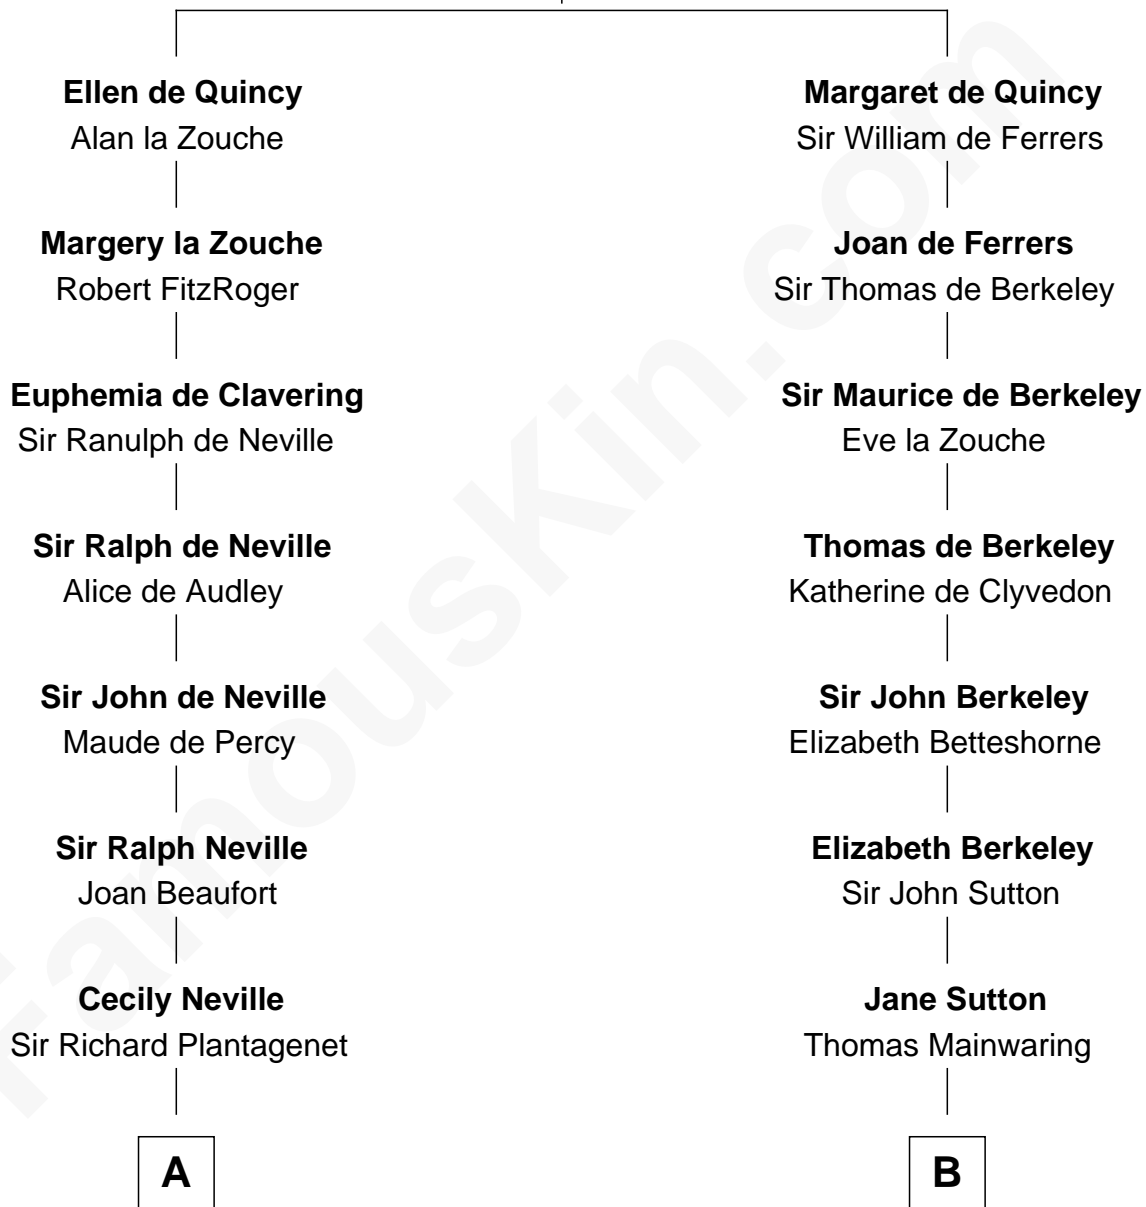

# FamousKin.com Relationship Chart of

**James Russell Lowell**

*American "Fireside" Poet*

21st cousin of

**Illeana Douglas**

*TV and Movie Actress*

**Sir Roger de Quincy**

Helen of Galloway

**C**

**William Traill**

Isabel Fea

**Robert Traill**

Mary Whipple

**Mary Whipple Traill**

Keith Spence

**Harriet Brackett Spence**