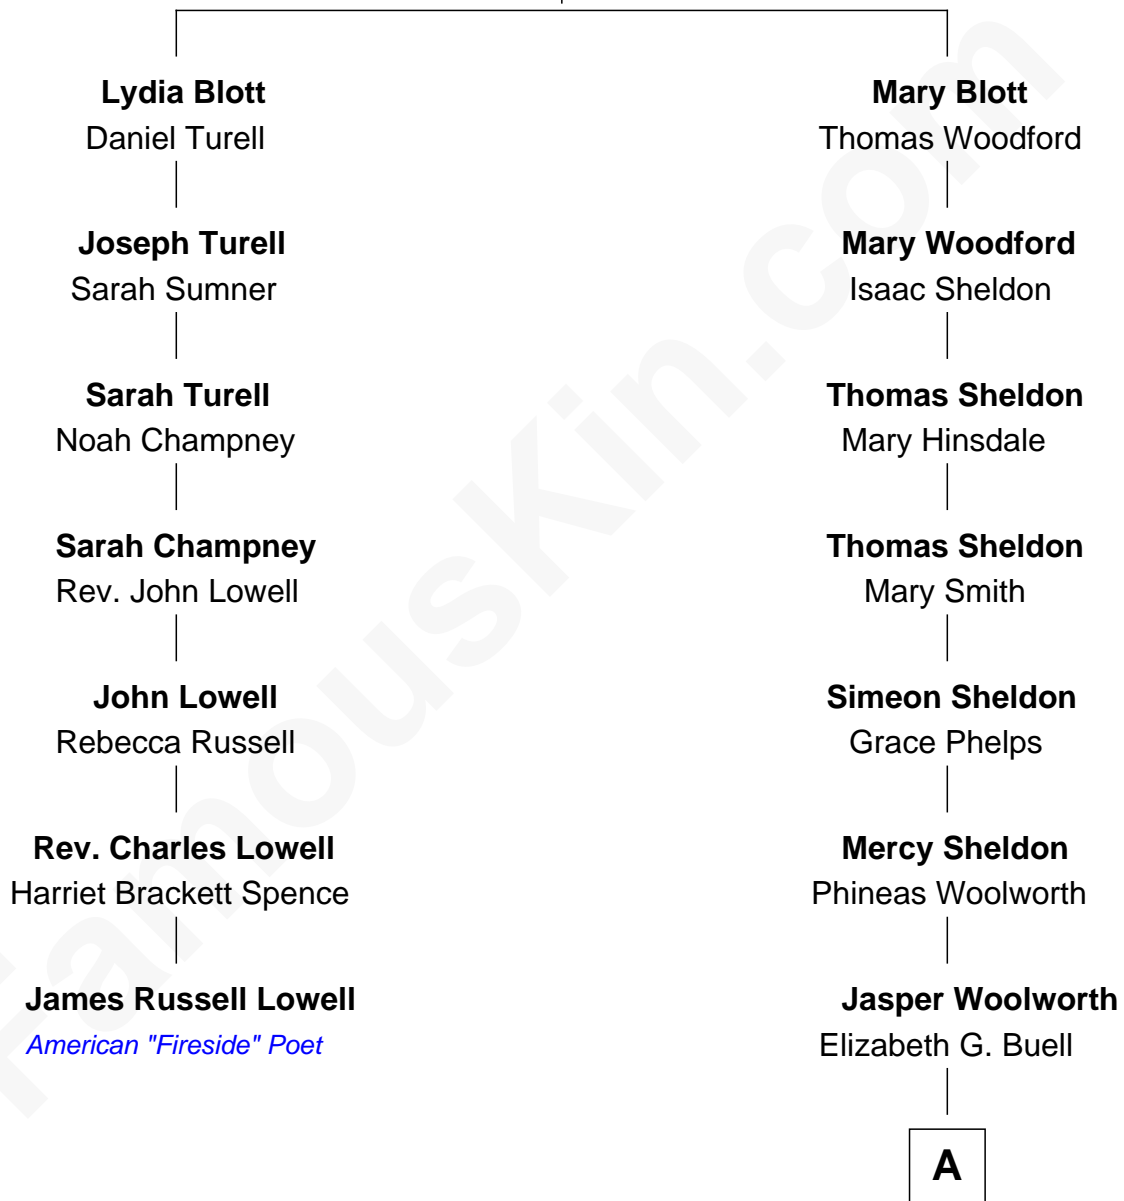

FamousKin.com
Relationship Chart of
James Russell Lowell
American "Fireside" Poet

6th cousin 4 times removed of

Barbara Hutton
Socialite (aka "Poor Little Rich Girl")

Robert Blott
 Susanna Selbee

A

|
John Hubbell Woolworth

Fanny McBrier

|
Frank Winfield Woolworth

Jennie Creighton

|
Edna Woolworth

Franklyn Laws Hutton

|
Barbara Hutton

"Poor Little Rich Girl"

FamousKin.com