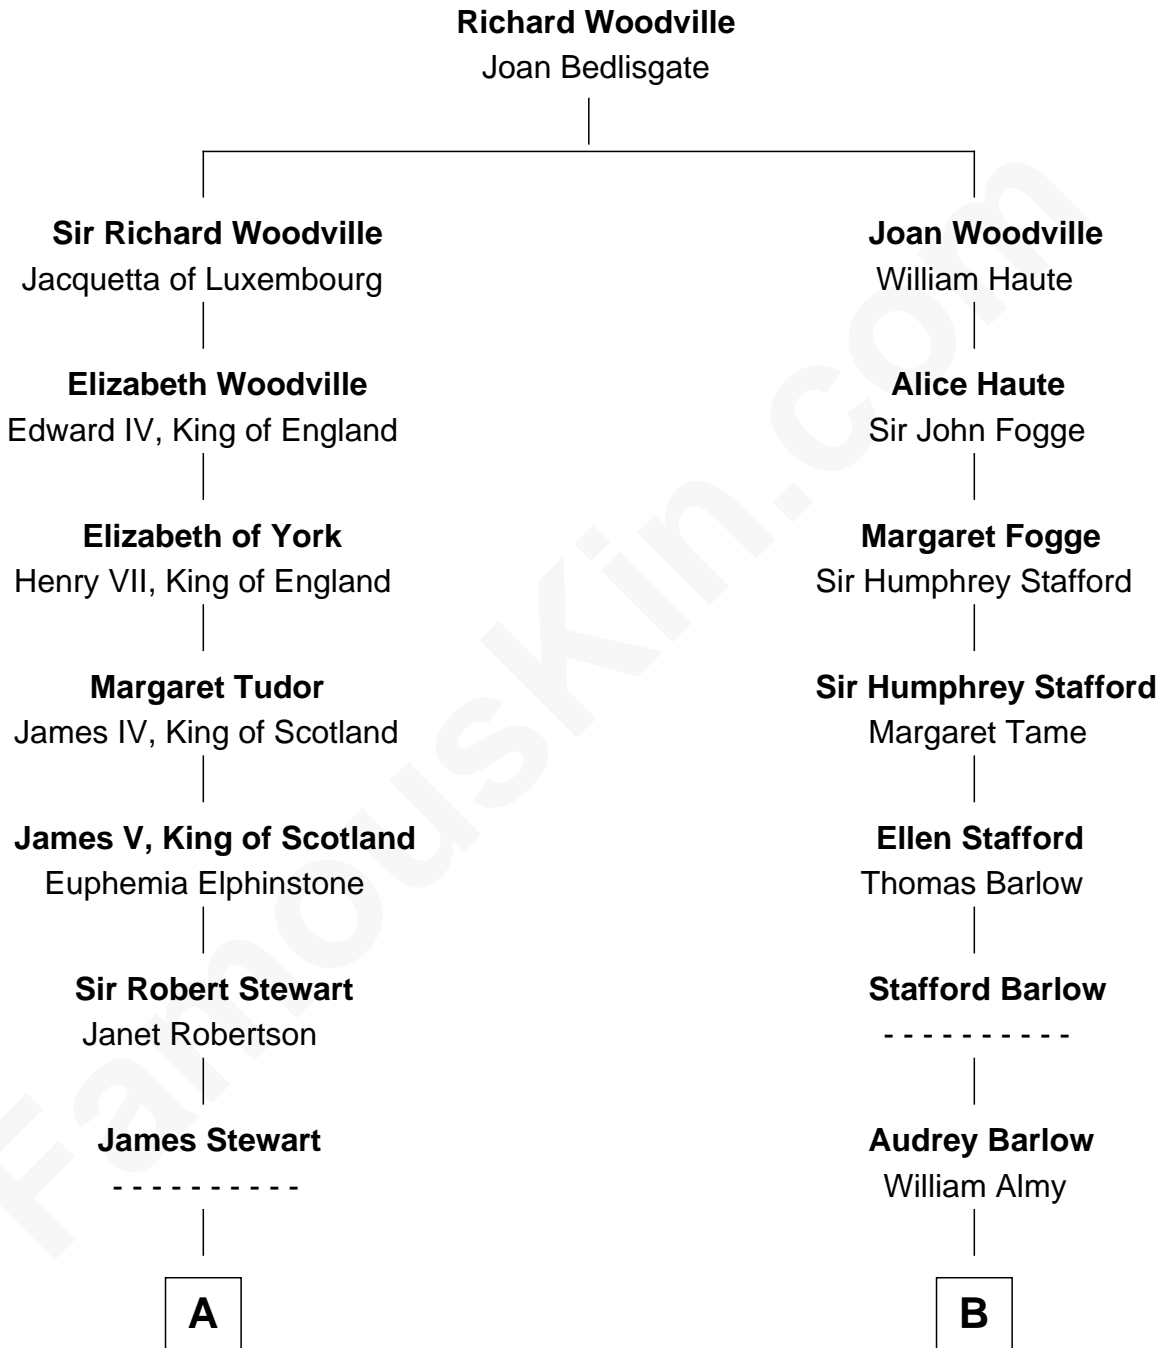

**FamousKin.com**  
**Relationship Chart of**  
**James Russell Lowell**  
*American "Fireside" Poet*

15th cousin 3 times removed of

**Sarah Palin**  
*9th Governor of Alaska*

C

Charles Richard Heath

Sarah Sheeran

Sarah Palin

*9th Governor of Alaska*

FamousKin.com