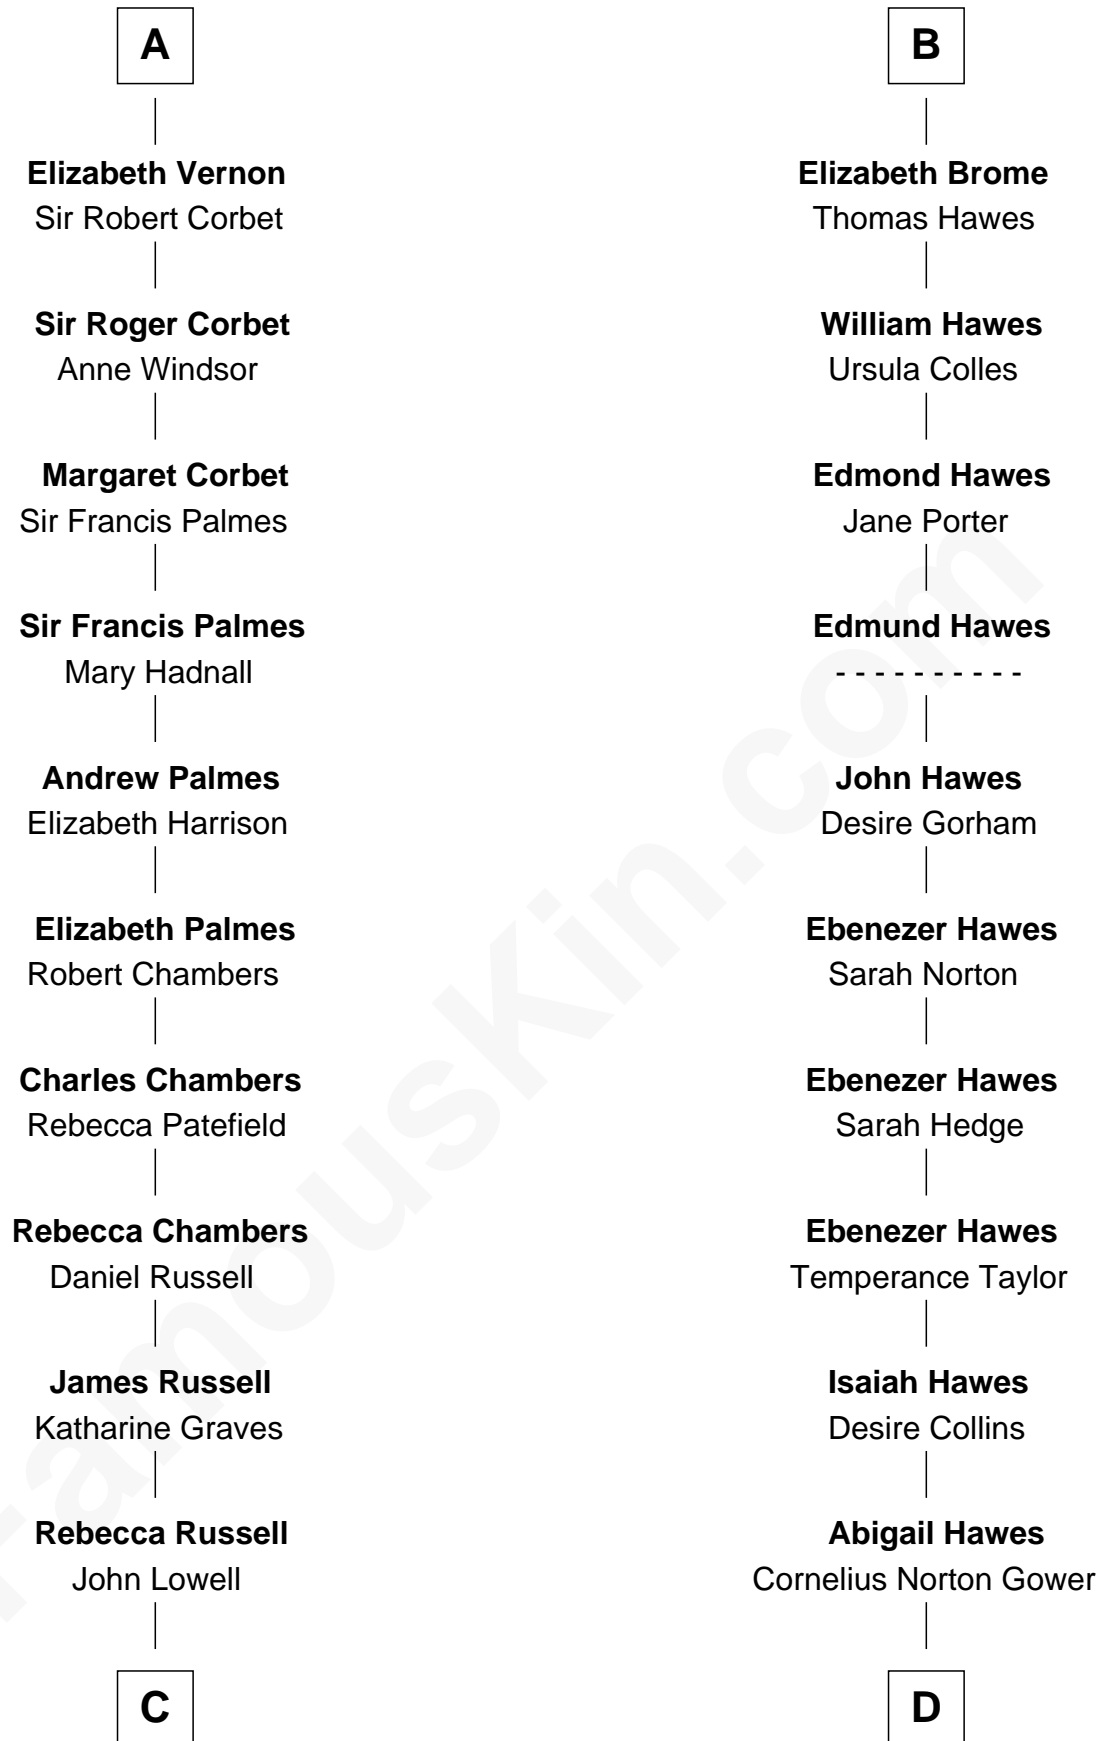

FamousKin.com
Relationship Chart of
James Russell Lowell
American "Fireside" Poet

18th cousin 3 times removed of

Sarah Palin
9th Governor of Alaska

Sir Robert de Ros
 Isabel de Aubeney

C

Rev. Charles Lowell
Harriet Brackett Spence

James Russell Lowell
American "Fireside" Poet

D

Arthur Collins Gower
Mary Schmolz

James Carl Gower
Cora Godfrey Strong

Helen Louise Gower
Clement James Sheeran

Sarah Sheeran
Charles Richard Heath

Sarah Palin
9th Governor of Alaska