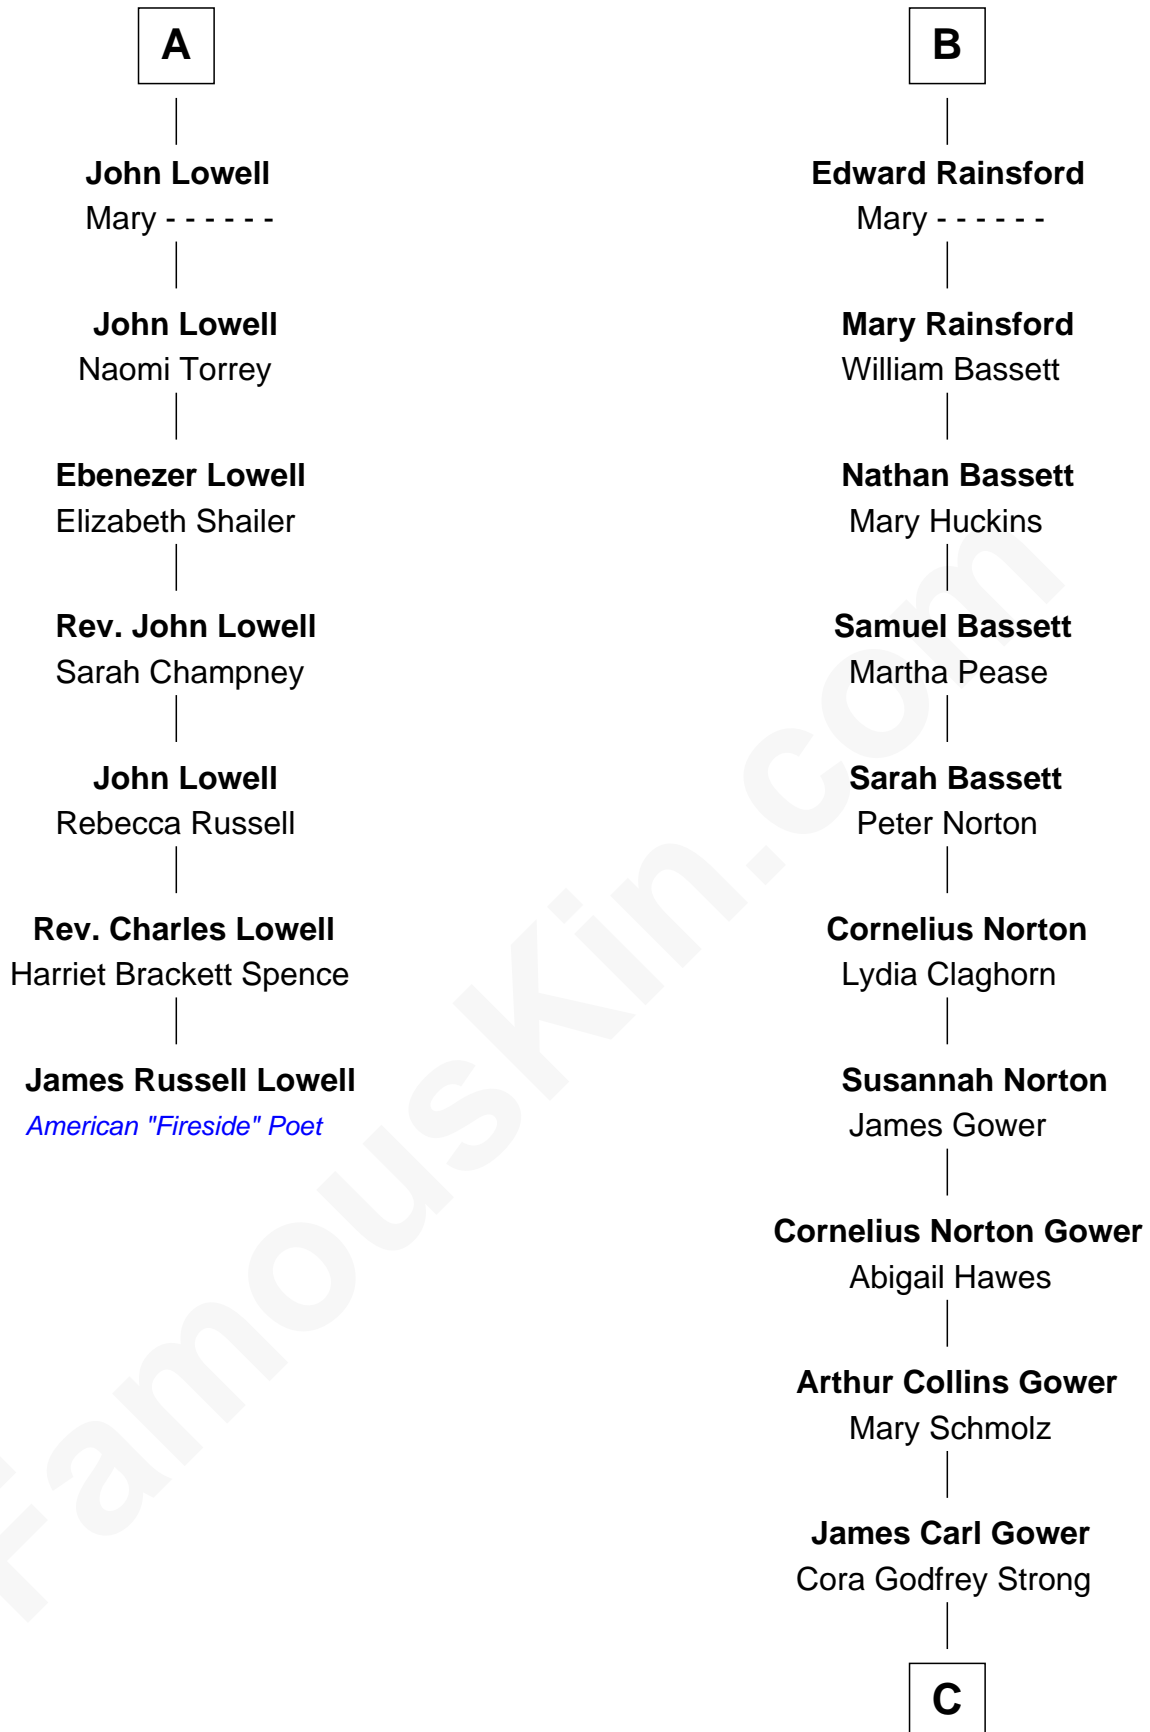

**FamousKin.com**  
**Relationship Chart of**  
**James Russell Lowell**  
*American "Fireside" Poet*

13th cousin 6 times removed of

**Sarah Palin**  
*9th Governor of Alaska*

**Sir Walter Hungerford**  
 Katherine Peverell

**C**

**Helen Louise Gower**  
Clement James Sheeran

**Sarah Sheeran**  
Charles Richard Heath

**Sarah Palin**  
*9th Governor of Alaska*

FamousKin.com