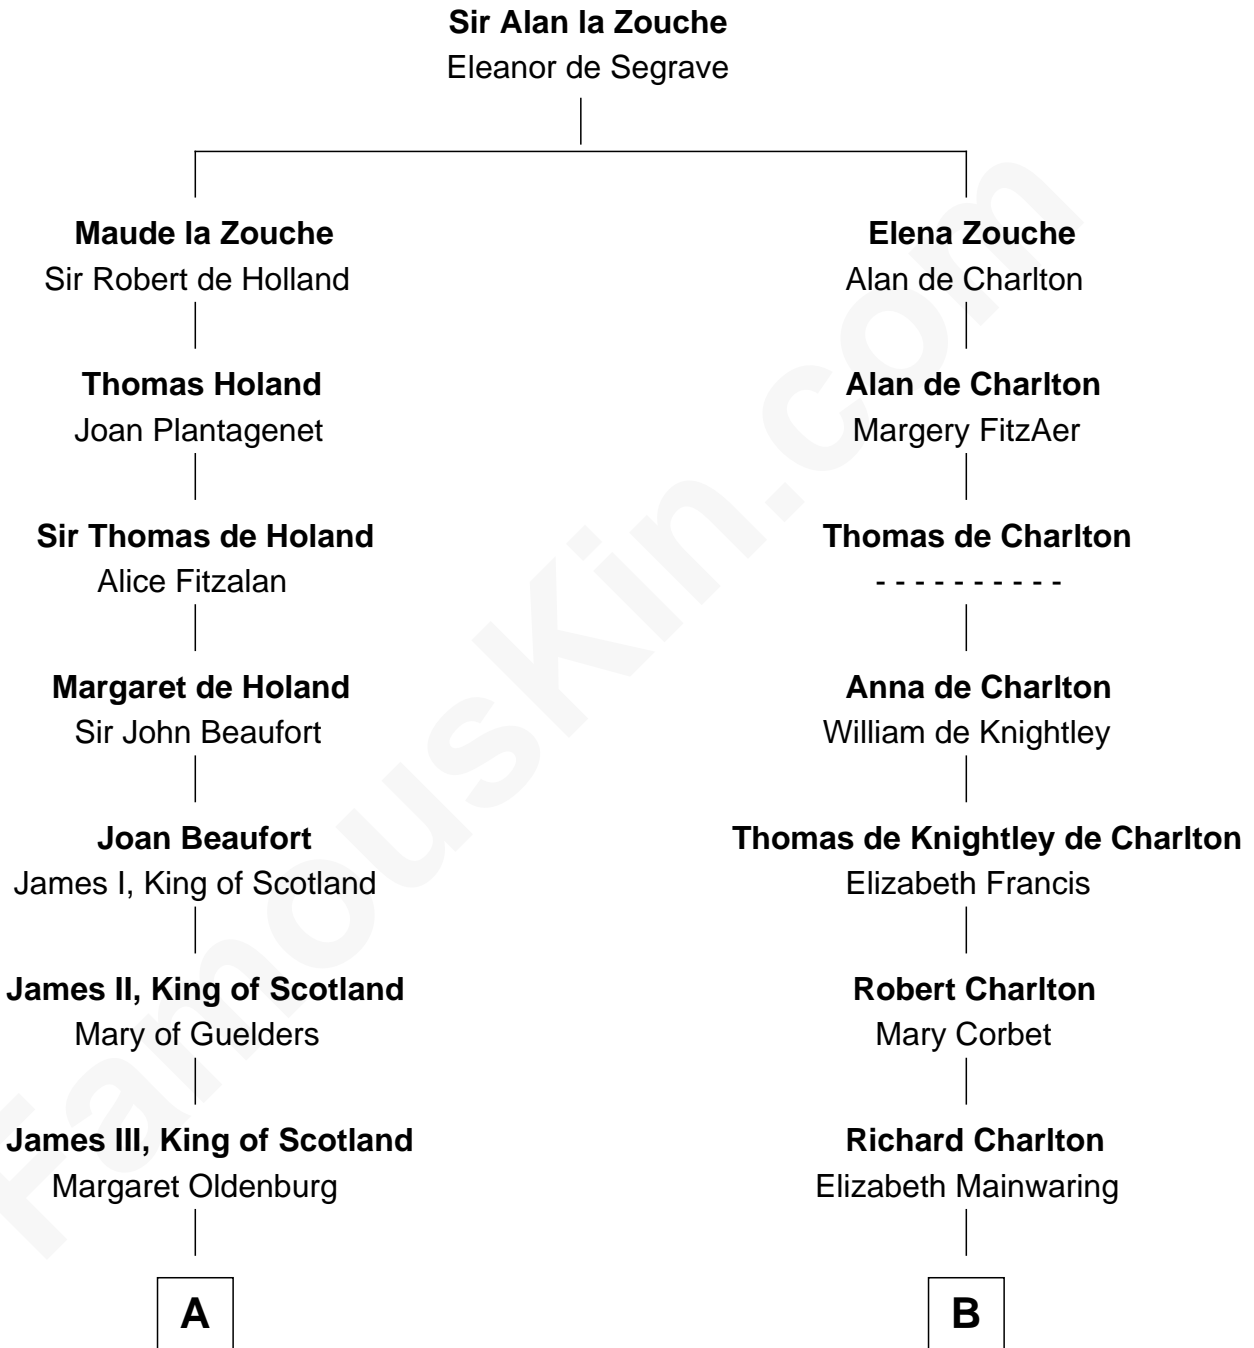

FamousKin.com
Relationship Chart of
James Russell Lowell
American "Fireside" Poet

19th cousin 2 times removed of

Sarah Palin
9th Governor of Alaska

C

Mary Whipple Traill

Keith Spence

Harriet Brackett Spence