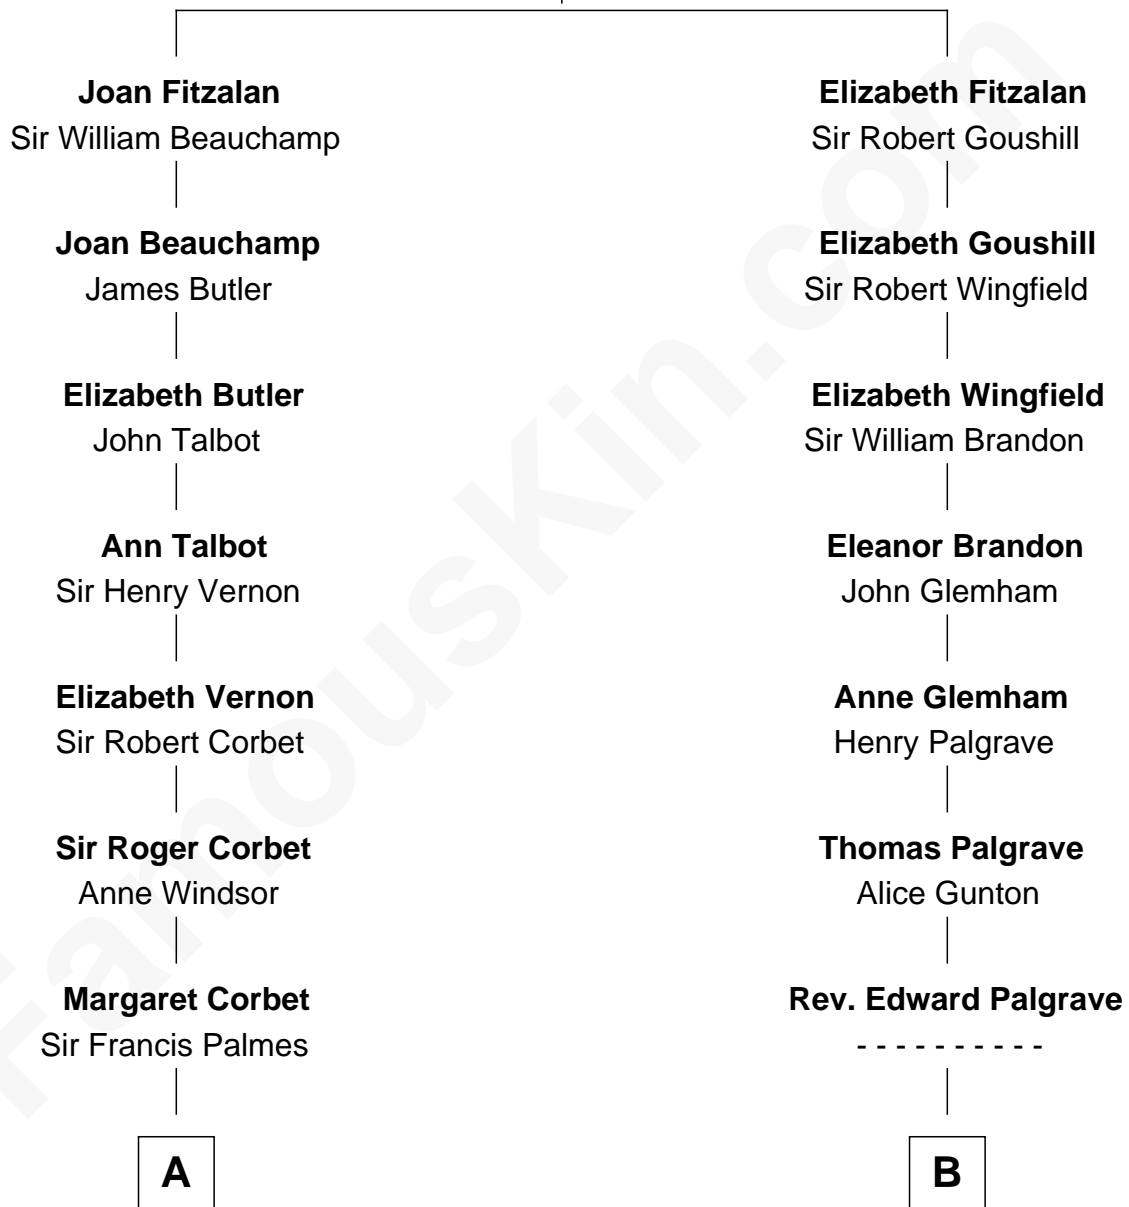

FamousKin.com

Relationship Chart of

James Russell Lowell

American "Fireside" Poet

15th cousin 5 times removed of

Sarah Palin
9th Governor of Alaska

Sir Richard Fitzalan
Elizabeth de Bohun

C

Charles R. Heath

Alice Adeline Oriel

Charles Francis Heath

Nellie Marie Brandt

Charles Richard Heath

Sarah Sheeran

Sarah Palin

9th Governor of Alaska