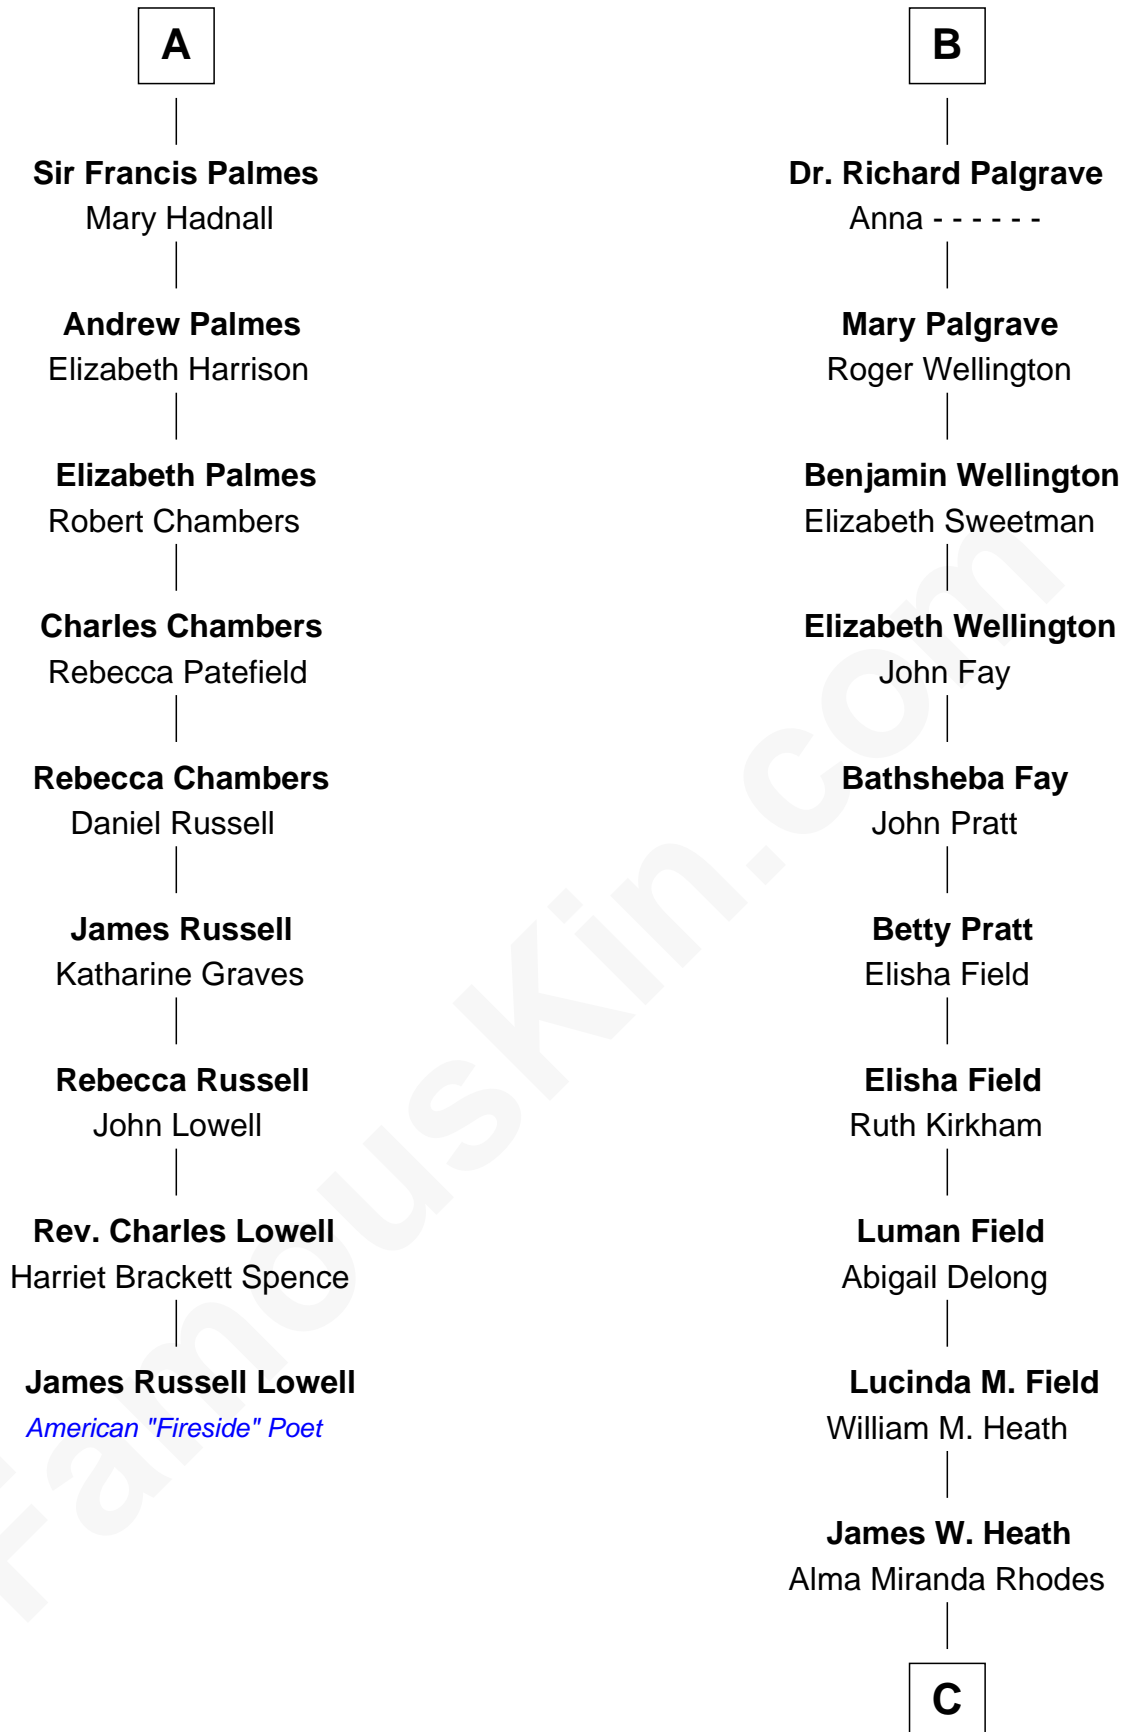

FamousKin.com

Relationship Chart of

James Russell Lowell

American "Fireside" Poet

15th cousin 5 times removed of

Sarah Palin
9th Governor of Alaska

Sir Richard Fitzalan
Elizabeth de Bohun

C

Charles R. Heath

Alice Adeline Oriel

Charles Francis Heath

Nellie Marie Brandt

Charles Richard Heath

Sarah Sheeran

Sarah Palin

9th Governor of Alaska