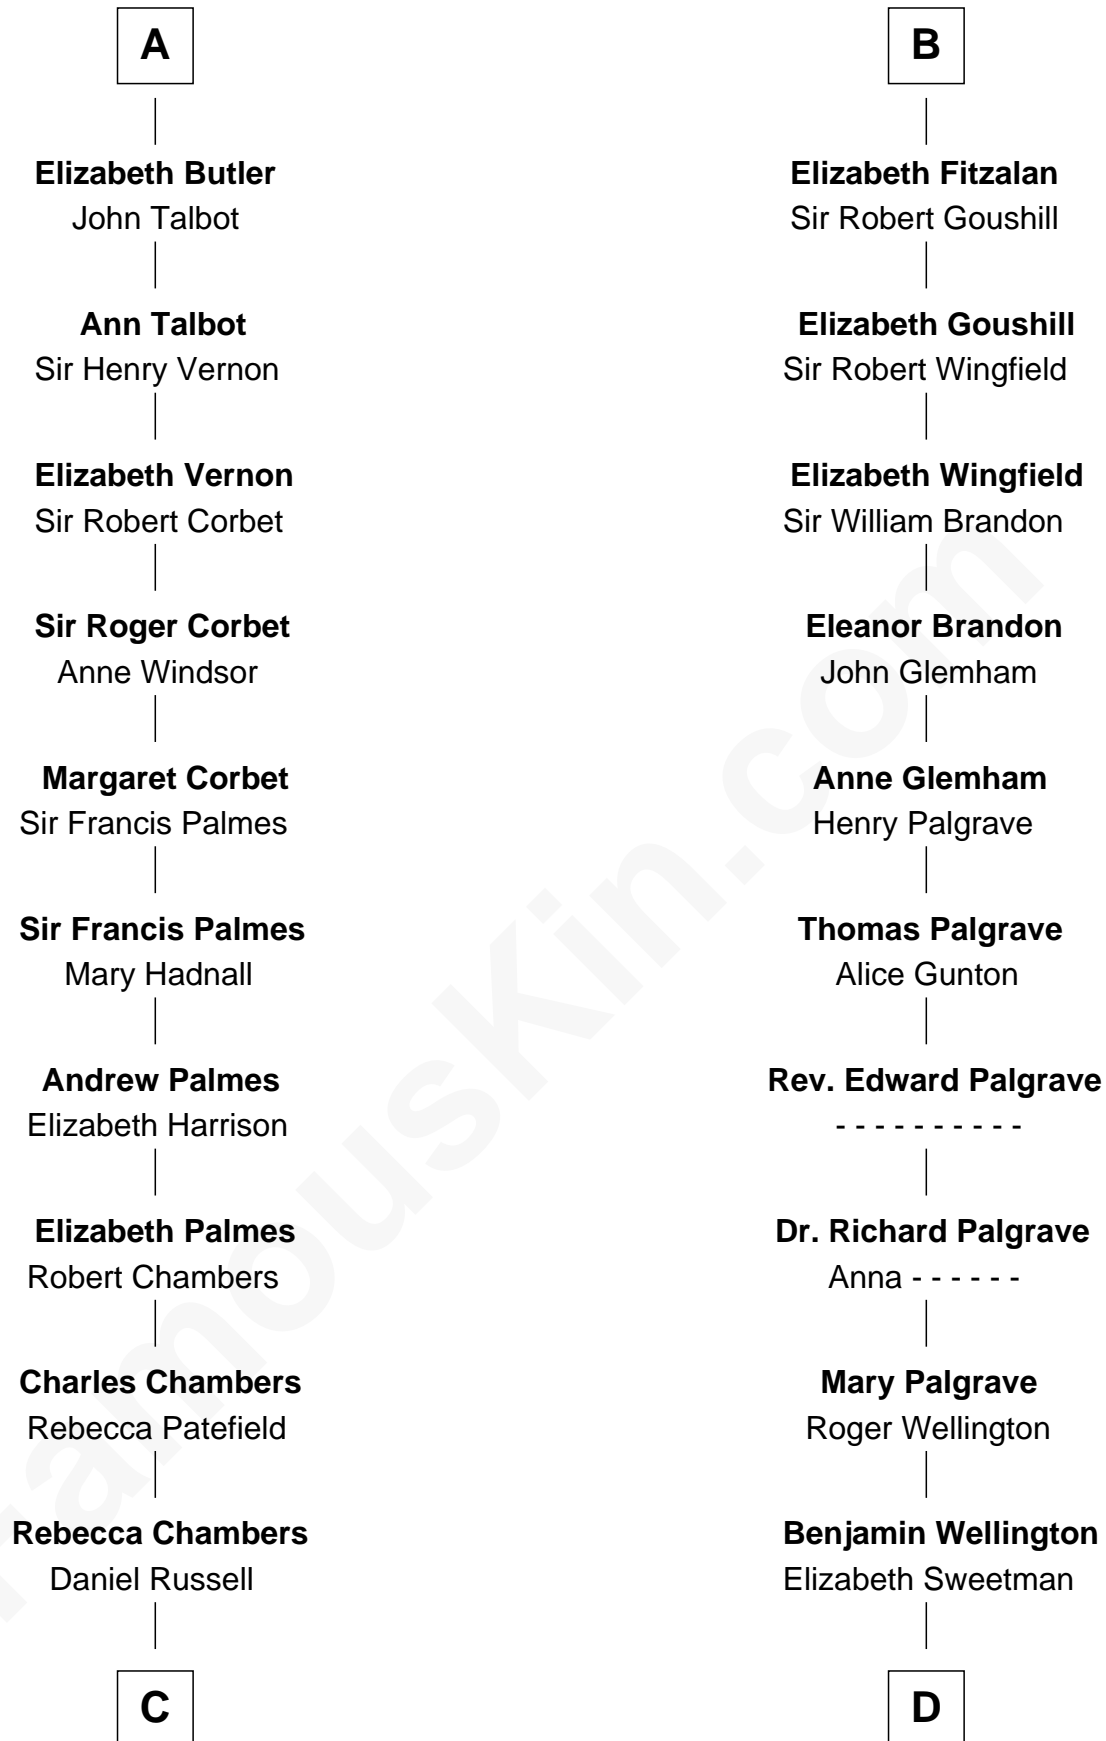

**FamousKin.com**  
**Relationship Chart of**  
**James Russell Lowell**  
*American "Fireside" Poet*

**20th cousin 1 time removed of**  
**Shubael D. Childs**  
*Founder of S.D. Childs & Company*

**C**